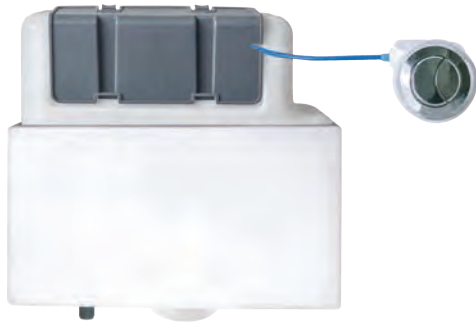

Concealed cisterns with push button flush

CONCEALED CISTERN - BOTTOM INLET

Dual flush cistern
W336 x H320 x D140mm
Cistern includes pipe that
can be cut to size
DIPC0128 **£75**

- Compact design with both front and top access
- Water saving dual flush action
- Polystyrene sleeve to avoid condensation
- Includes push button chrome
- Side inlet
- Also compatible with DIAC0204 brushed brass & DIAC0206 matt black dual push buttons below
- 1 Year Guarantee