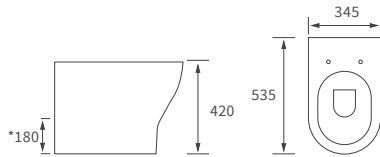

RIMLESS BACK TO WALL PAN

Coupling to soil stack: Straight out and straight down
Distance from soil pipe spigot to wall: 105mm
For use with Concealed cistern