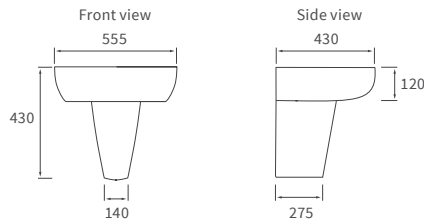

BASIN WITH SEMI PEDESTAL

555 x 430mm