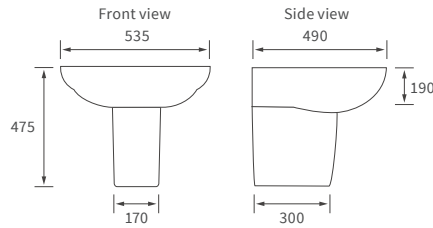

Coupling to soil stack:
Straight out and straight down

Distance from soil pipe spigot to wall: 110mm

For use with Concealed cistern

Mimosa

BASIN WITH FULL PEDESTAL

535 x 490mm

BASIN WITH SEMI PEDESTAL

535 x 490mm