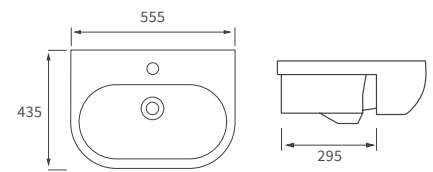

SEMI RECESSED BASIN

555 x 435mm