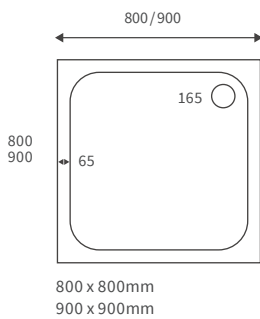

LINEAR TRAYS

Anti-slip ultraslim trays 25mm high

ANTI-SLIP ULTRASLIM SQUARE TRAYS

ANTI-SLIP ULTRASLIM RECTANGULAR TRAYS

ANTI-SLIP ULTRASLIM QUADRANT TRAYS

ANTI-SLIP ULTRASLIM OFFSET QUADRANT TRAYS

Ultraslim trays 25mm high