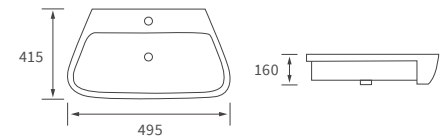

SEMI RECESSED BASIN

495 x 415mm