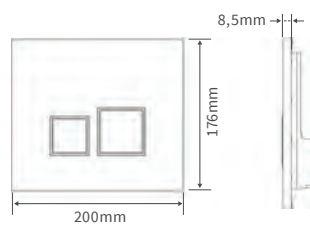

SQUARE FLUSHPLATE