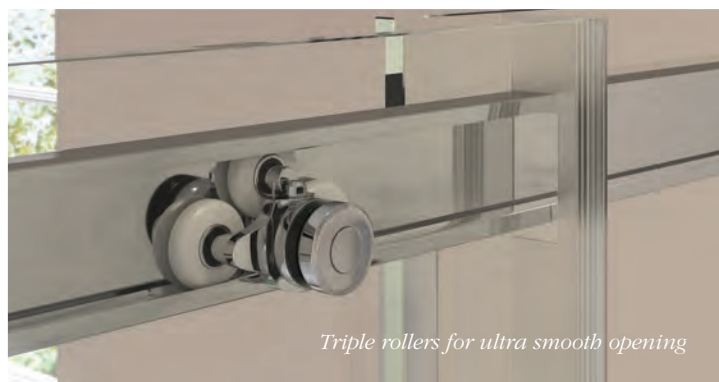

Sliding Door

This ultra smooth semi framed slider is a modern twist on a popular design.

2000mm high

Slide door opening

Wetroom compatible

Approved

8mm toughened safety glass

Totally hidden fixings

Adjustment for out of true walls

Can be installed directly onto a prepared floor in a wetroom or on a tray.

Double handle inside and out

Power shower compatible

Easy Clean glass treatment

Browse our full range of complementing trays. Pages 192-197.

Please note: when fitting with a side panel the door needs to close against the side panel as shown in the image.