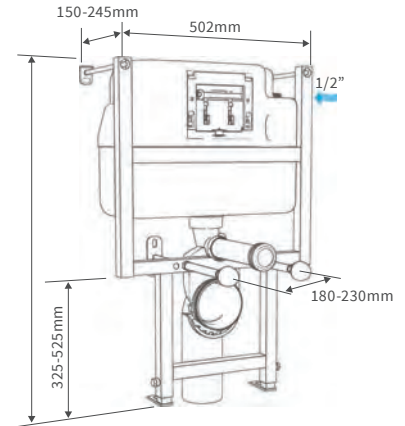

LOW HEIGHT WC FRAME
Incl. Cistern