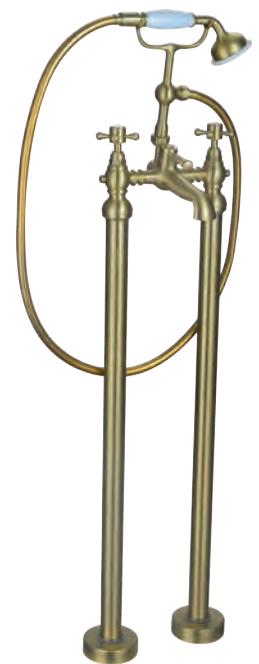

**FLOOR STANDING
BATH/SHOWER MIXER**
min. 0.5 bar
DITB1114 **£580**

For matching wastes see page 261.

13 year guarantee on valves and 5 year on body and finish. 1 year on serviceable parts.