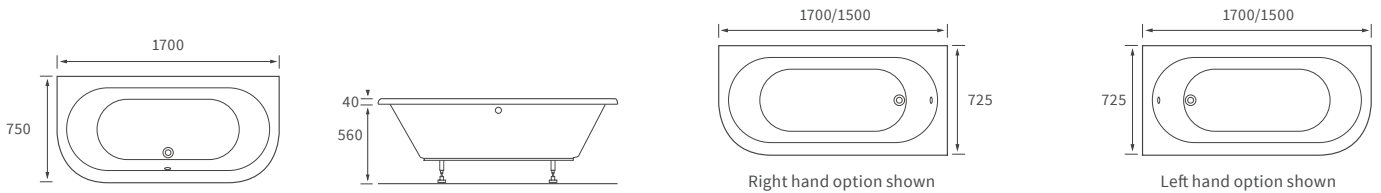

Capacity 185 litres

OCALA BATH

Capacity 190 litres

Easy access bath

1690 X 690MM WALK IN EASY ACCESS BATH

Capacity 200 litres

Back to wall baths

SANIBEL BACK TO WALL BATH