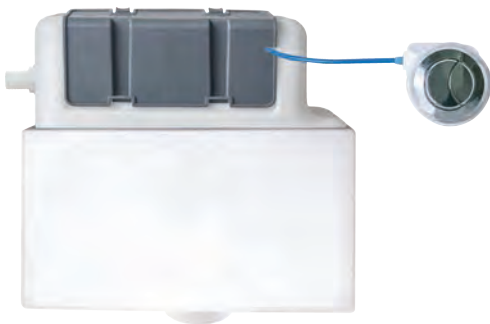

Concealed cisterns with push button flush

CONCEALED CISTERN - BOTTOM INLET

Dual flush cistern
W336 x H320 x D140mm
Cistern includes pipe that
can be cut to size
DIPC0128 **£75**

- Compact design with both front and top access
- Water saving dual flush action
- Polystyrene sleeve to avoid condensation
- Includes push button chrome
- Side inlet
- Also compatible with DIAC0204 brushed brass & DIAC0206 matt black dual push buttons below
- 1 Year Guarantee