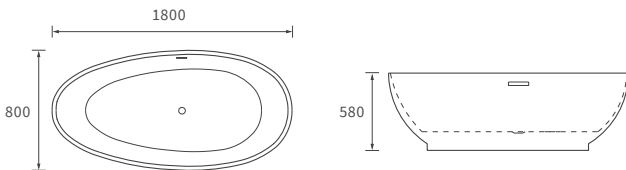

EDMONTON FLOORSTANDING BATH

Capacity 207 litres