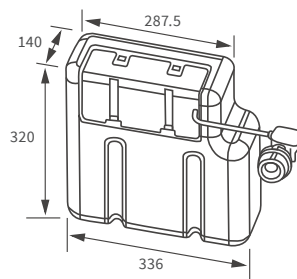

CONCEALED CISTERN - BOTTOM INLET
DIPC0128 Bottom inlet