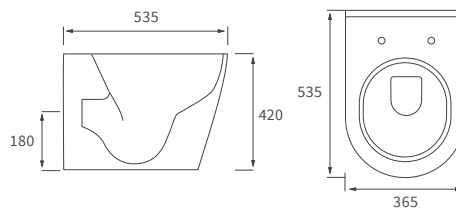

BACK TO WALL PAN

Coupling to soil stack:
Straight out and straight down

Distance from soil pipe spigot to wall: 110mm

For use with Concealed cistern