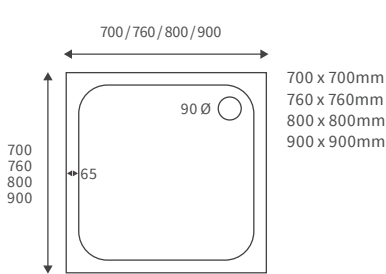

Low profile trays 45mm high

LOW PROFILE SQUARE TRAYS