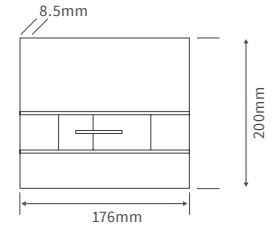

SEGMENT FLUSHPLATE