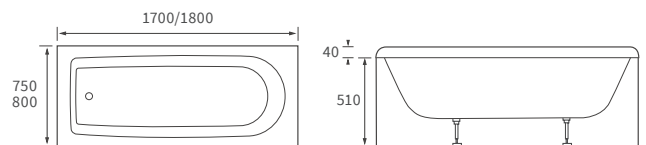

MIAMI SINGLE END BATH

Capacity 1700 x 750mm 180 litres, 1700 x 800mm - 190 litres, 1800 x 800mm 200 litres