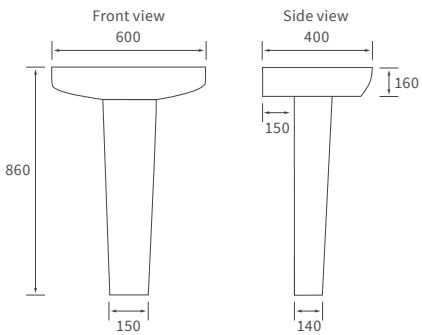

Amyris

BASIN WITH FULL PEDESTAL

600 x 400mm