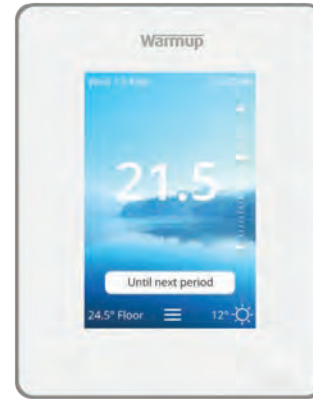

6iE SMART WIFI THERMOSTAT

- Onyx Black DIUH0014 **£390**
- Bright Porcelain DIUH0016 **£390**

The 6iE Smart WiFi Thermostat combines advanced technology with premium design and materials to create the ultimate underfloor heating controller. It is quick to install, comes pre-programmed and can be up and running within a matter of minutes.