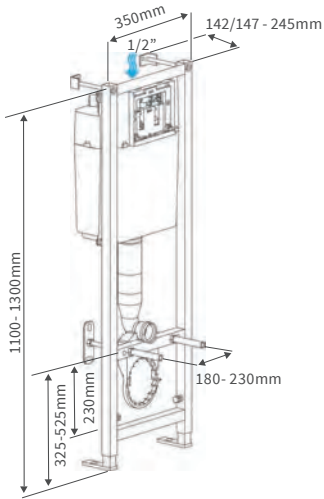

Wall hung frames, concealed cisterns & flush plates

WALL HUNG WC FRAME
Incl. Cistern