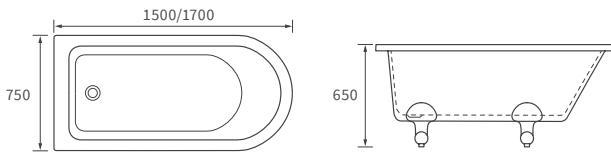

CLEVEDON FLOORSTANDING BATH

W1500 capacity 220 litres

W1700 capacity 260 litres