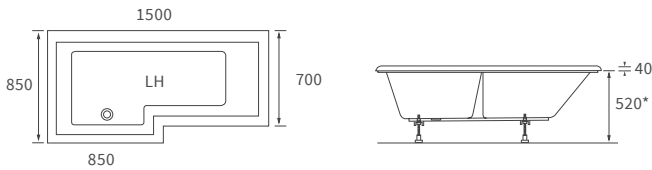

Shower baths

NAVARRE 1700 L SHAPE SHOWER BATH LH AND RH

Overall height including screen 2050mm. Capacity 180 litres

*520mm with acrylic panel, 480mm with wood panel

NAVARRE 1500 L SHAPE SHOWER BATH LH AND RH