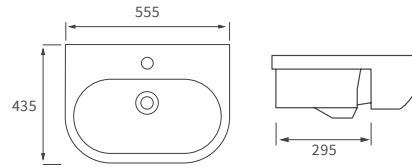

SEMI RECESSED BASIN

555 x 435mm