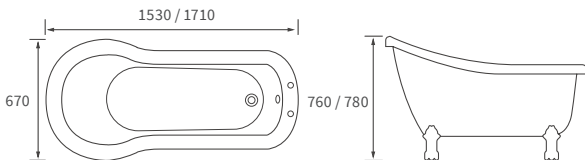

BAYSWATER BATH

Capacity 1530 x 670 x 760mm - 147 litres
Capacity 1710 x 670 x 780mm - 182 litres