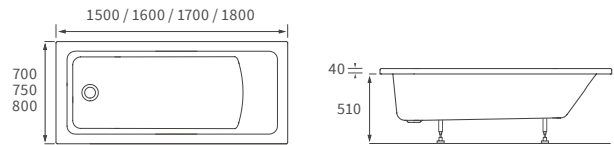

NAVARRE SINGLE END BATH

Capacity 1500 x 700mm - 170 litres, 1600 x 700mm - 185 litres, 1700 x 700mm - 200 litres
Capacity 1700 x 750mm - 210 litres, 1800 x 800mm - 225 litres