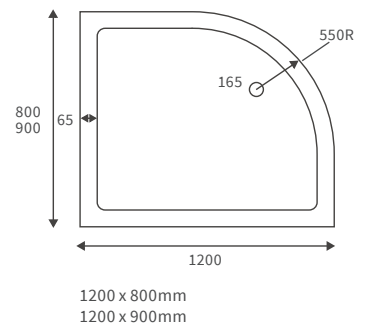

LINEAR TRAYS

Anti-slip ultraslim trays 25mm high

ANTI-SLIP ULTRASLIM SQUARE TRAYS

ANTI-SLIP ULTRASLIM RECTANGULAR TRAYS

ANTI-SLIP ULTRASLIM QUADRANT TRAYS

ANTI-SLIP ULTRASLIM OFFSET QUADRANT TRAYS

Ultraslim trays 25mm high