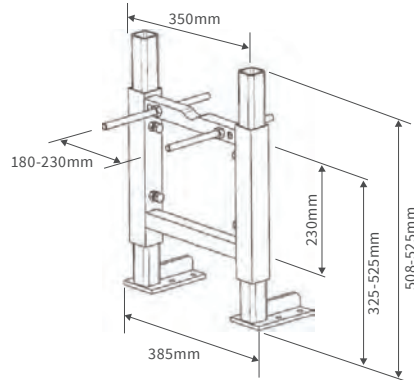

WALL HUNG WC FRAME
Excl. Cistern