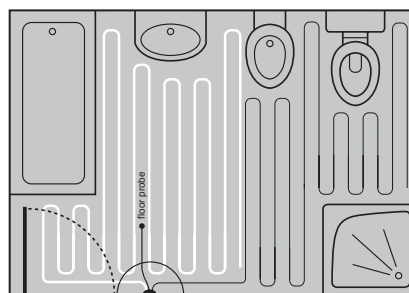

Undertile Wire System can be configured around any shape

Undertile Heating Mats

Radiators

ITEM	DIMENSIONS	FINISH	BTU'S	WATTS	ELEMENT	CENTRES	CODE
Clava	W325 x H1800 x D85mm	White	3546	1039	n/a	415	DIRA0212
Grada Curved	W500 x H800 x D30mm	Chrome	860	252	150	450	DIRA0164
Grada Curved	W500 x H1200 x D30mm	Chrome	1341	393	300	450	DIRA0166
Grada Curved	W500 x H1600 x D30mm	Chrome	1799	527	300	450	DIRA0168
Grada Curved	W600 x H800 x D30mm	Chrome	980	287	150	550	DIRA0170
Grada Curved	W600 x H1200 x D30mm	Chrome	1543	452	300	550	DIRA0172
Grada Curved	W600 x H1600 x D30mm	Chrome	2085	611	300	550	DIRA0174
Grada Curved	W500 x H800 x D30mm	Anthracite	1270	372	150	450	DIRA0176
Grada Curved	W500 x H1200 x D30mm	Anthracite	2027	594	300	450	DIRA0178
Grada Curved	W500 x H1600 x D30mm	Anthracite	2713	795	300	450	DIRA0180
Grada Straight	W500 x H800 x D30mm	Chrome	860	252	150	450	DIRA0140
Grada Straight	W500 x H1200 x D30mm	Chrome	1341	393	300	450	DIRA0142
Grada Straight	W500 x H1600 x D30mm	Chrome	1799	527	300	450	DIRA0144
Grada Straight	W600 x H800 x D30mm	Chrome	980	287	150	550	DIRA0146
Grada Straight	W600 x H1200 x D30mm	Chrome	1543	452	300	550	DIRA0148
Grada Straight	W600 x H1600 x D30mm	Chrome	2085	611	300	550	DIRA0150
Grada Straight	W500 x H800 x D30mm	Anthracite/Black	1270	372	150	450	DIRA0152/DIRA0252
Grada Straight	W500 x H1200 x D30mm	Anthracite/Black	2027	594	300	450	DIRA0154/DIRA0254
Grada Straight	W500 x H1600 x D30mm	Anthracite	2713	795	300	450	DIRA0156
Grada Straight	W600 x H800 x D30mm	Anthracite/Black	1457	427	150	550	DIRA0158/DIRA0256
Grada Straight	W600 x H1200 x D30mm	Anthracite/Black	2324	681	300	550	DIRA0160/DIRA0258
Grada Straight	W600 x H1600 x D30mm	Anthracite	3136	919	300	550	DIRA0162
Grada Straight	W500 x H800 x D30mm	Brushed Brass	1062	n/a	n/a	450	DIRA0284
Grada Straight	W500 x H1200 x D30mm	Brushed Brass	1765	n/a	n/a	450	DIRA0286
Grada Straight	W500 x H1600 x D30mm	Brushed Brass	2153	n/a	n/a	450	DIRA0288
Modal	W309 x H1800 x D45mm	Chrome	1539	451	n/a	309	DIRA0208
Modal	W309 x H1800 x D45mm	Anthracite	2446	717	n/a	309	DIRA0210
Portra	W600 x H1800 x D45mm	White/Mirrored	2901	850	n/a	650	DIRA0196
Portra	W600 x H1800 x D45mm	Anthracite/Mirrored	2901	850	n/a	650	DIRA0198
Quadrata	W550 x H1080 x D49mm	Chrome	1464	429	n/a	50	DIRA0204
Quadrata	W550 x H1080 x D49mm	Anthracite	2177	638	n/a	50	DIRA0206
Qubos	W500 x H690 X D30mm	Chrome	966	283	150	470	DIRA0184
Qubos	W500 x H1110 x D30mm	Chrome	1389	407	300	470	DIRA0186
Qubos	W500 x H1420 x D30mm	Chrome	1860	545	300	470	DIRA0188
Qubos	W500 x H690 X D30mm	Anthracite	1365	400	150	470	DIRA0190
Qubos	W500 x H1110 x D30mm	Anthracite	2171	636	300	470	DIRA0192
Qubos	W500 x H1420 x D30mm	Anthracite	2887	846	300	470	DIRA0194
Rhondi	W500 x H800 x D50mm	Chrome	912	267	n/a	50	DIRA0182
Tabula	W450 x H1800 x D49mm	White	3047	893	n/a	50	DIRA0200
Tabula	W450 x H1800 x D49mm	Anthracite	3047	893	n/a	50	DIRA0202
Giro	W470 x H1220 x D110mm	Chrome	2536	743	n/a	50	DIRA0214
Giro	W470 x H1660 x D110mm	Chrome	3522	1032	n/a	50	DIRA0216
Eterno ²	W673 x H963 x D230mm	White	1778	521	n/a	528	DIRA0218
Eterno ²	W538 x H963 x D230mm	White	1246	365	n/a	393	DIRA0220