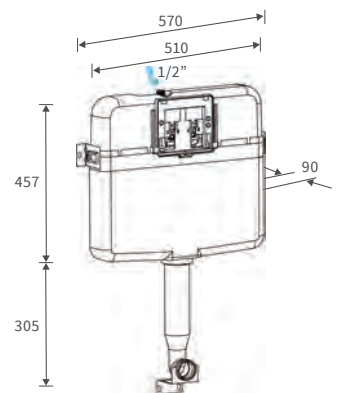

SLIM CONCEALED CISTERN
DIPC0048 Top inlet