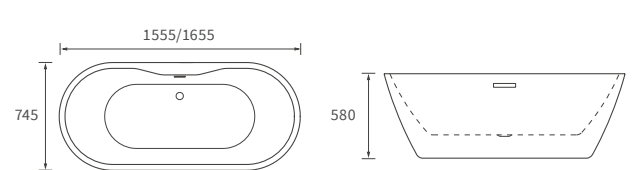

HARLESDEN FLOORSTANDING BATH

Capacity 1555 x 745 x 580mm - 200 litres
Capacity 1655 x 745 x 580mm - 220 litres