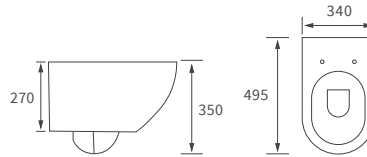

RIMLESS WALL HUNG PAN

Coupling to soil stack: Straight out and straight down
Distance from soil pipe spigot to wall: 105mm
For use with Concealed cistern