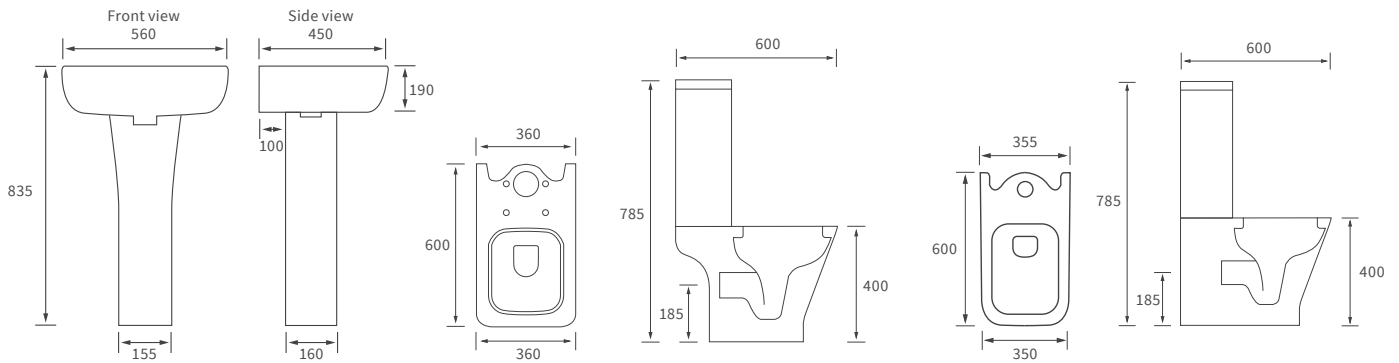

Cedarwood

BASIN WITH FULL PEDESTAL

560 x 450mm

CLOSE COUPLED PAN AND CISTERN

Open back
Coupling to soil stack:
Straight out and straight down
Distance from soil pipe spigot to wall: 155mm
Cistern inlet position: Left

CLOSE COUPLED PAN AND CISTERN

Fully Shrouded
Coupling to soil stack:
Straight out and straight down
Distance from soil pipe spigot to wall: 164mm
Cistern inlet position: Left