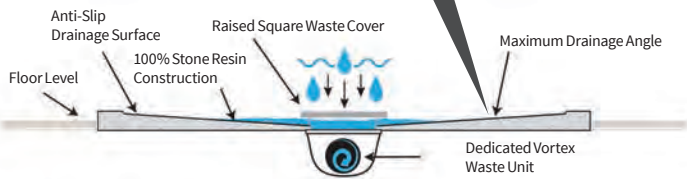

TRAYS INCLUDE WASTE

High flow self cleaning vortex waste

Ultrathin Anti-Slip *shower trays*

Reassurance for the whole family

ADJUSTABLE SQUARE WASTE COVER

EASY-FIT LEG SYSTEM

PERMANENT ANTI-SLIP

- Patent Protected unique surface built into the tray
- Market leading Anti-slip rating - almost twice the industry standard
- Lifetime Anti-slip guarantee. No need to reapply later
- Handmade in the UK
- 25mm ultra low profile - 100% natural stone resin
- Suitable for less-abled
- Dedicated high-flow, self cleaning vortex waste unit (30L per min)
- Easy to fit
- Suitable for hotels, commercial contracts and domestic applications