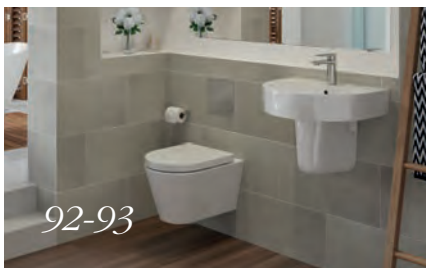

Style setting
suites

86-115

The shape of your suite sets the style for the rest of your bathroom, so it's important to consider what look & feel you want overall when choosing. We have sizes to suit large bathrooms or small cloakrooms and a range of shapes that reflect the most popular current styles.

90-91	Tilia suite	102-103	Amyris suite
92-93	Cilantro suite	104-105	Mimosa suite
94-95	Lily suite	106-107	Laurus² suite
96-97	Sandro suite	108-109	Tuscany suite
98-99	Cedarwood suite	110-113	Sherbourne classic suite
100-101	Senna suite	114-115	Wall hung frames, concealed cisterns and flush plates