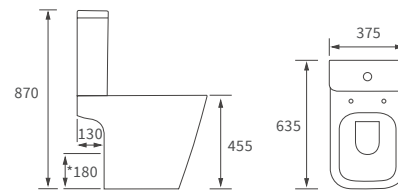

**CLOSE COUPLED WC RIMLESS
OPEN BACK COMFORT HEIGHT**

Coupling to soil stack:
Straight out and
straight down and left
or right
Distance from soil pipe
spigot to wall: 205mm
Cistern inlet position:
Left