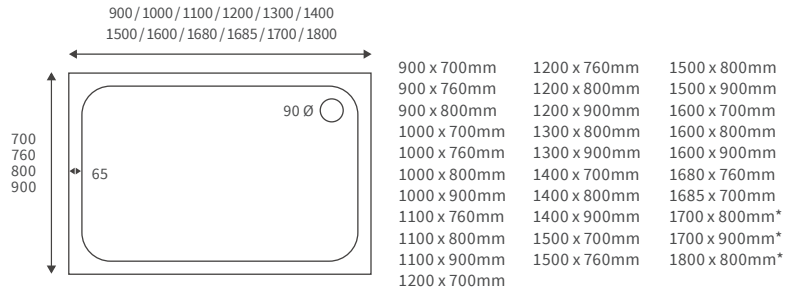

LOW PROFILE RECTANGULAR TRAYS