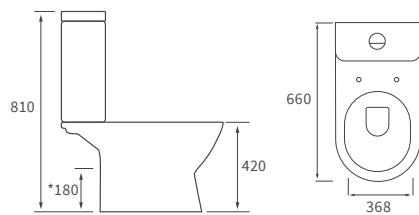

CLOSE COUPLED PAN AND CISTERN

Open back

Coupling to soil stack:
Straight out, straight down, Left or Right

Distance from soil pipe spigot to wall: 240mm

Cistern inlet position: Left