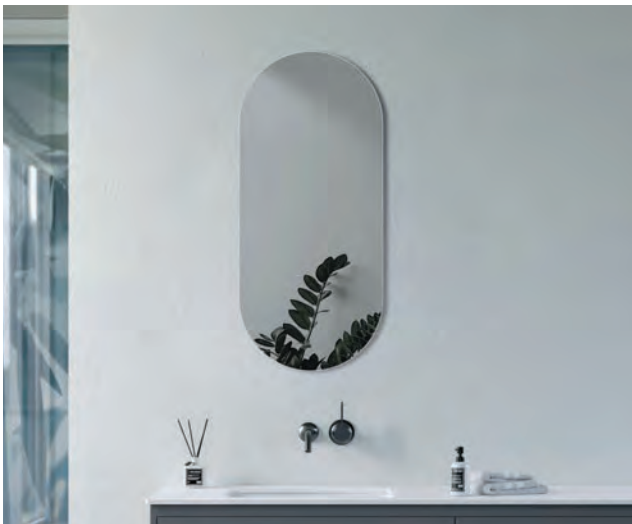

DIMS0094 **£150** W400 x H600 x D45mm

DIMS0096 **£175** W500 x H700 x D45mm

DIMS0098 **£215** W600 x H800 x D45mm

Battery operated

IP44 IP44 rated

Plain Mirrors

SOLEIL OBLONG MIRROR

- 5mm plain mirrored glass
- Rotatable