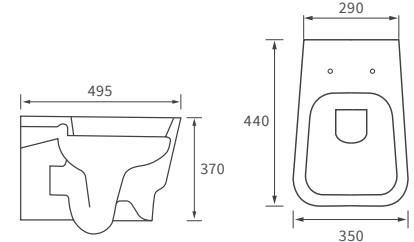

WALL HUNG PAN

Coupling to soil stack: Straight out and straight down
Distance from soil pipe spigot to wall: 85mm
For use with concealed cistern