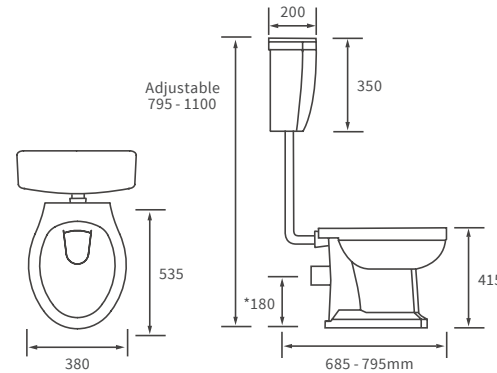

BACK TO WALL PAN

CLOSE COUPLED WC WITH WOOD EFFECT SEAT £395

Indigo Ash Seat	DIPTP0228
Grey Ash Seat	DIPTP0230
White Ash Seat	DIPTP0190
Sea Green Seat	DIPTP0188
Matt Latte Seat	DIPTP0320
Matt Sage Green Seat	DIPTP0322