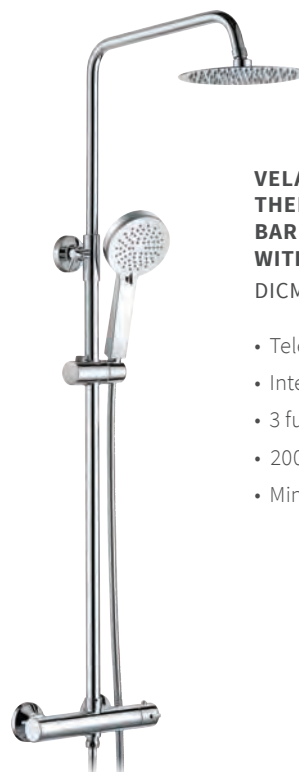

**CORVUS
THERMOSTATIC
BAR MIXER
WITH OVERHEAD**
DICM0584 **£229**

- 1 function shower handset
- Adjustable handset
- 200mm shower head
- Minimum pressure 0.5 bar

**VELA
THERMOSTATIC
BAR MIXER
WITH OVERHEAD**
DICM0586 **£185**