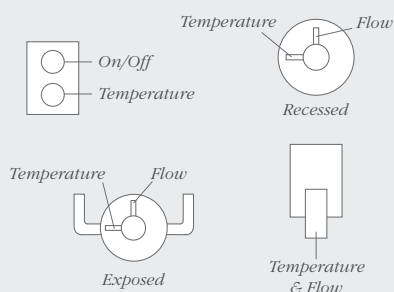

Mixer showers - Create your own

Which shower valve to select...

Create your own - pages 214 and 218

Single outlet

Operates a single outlet only such as a slide rail kit OR a fixed showerhead.