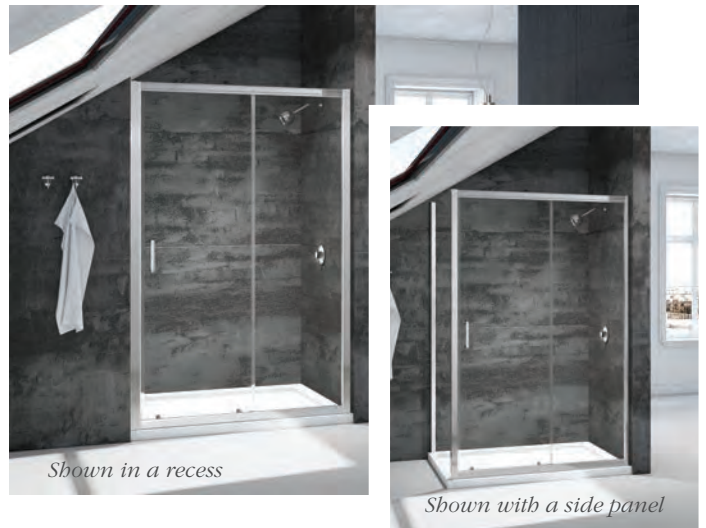

Mersbiel
glass treatment

Slide door
opening

Wetroom
compatible

Approved

OPTIONAL SIDE PANELS

800mm	DIED1802	£348	770 - 790
900mm	DIED1804	£370	870 - 890

Shown in a recess

Shown with a side panel