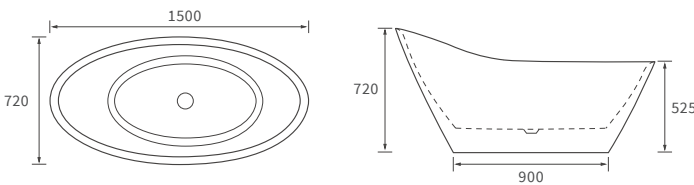

FARLEIGH FLOORSTANDING BATH

Capacity - 142 litres