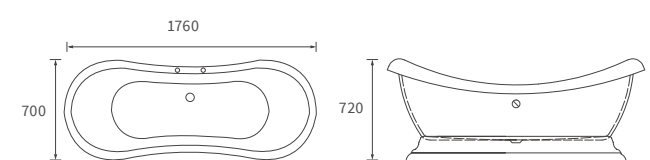

GRACE FLOORSTANDING BATH

Capacity 175 litres