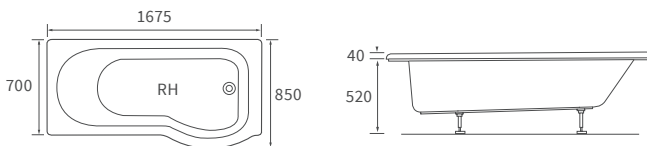

Overall height including screen 2050mm. Capacity 160 litres

*520mm with acrylic panel, 480mm with wood panel

ORA 1700MM P SHAPE SHOWER BATH LH AND RH

Overall height including screen 2055mm. Capacity 200 litres