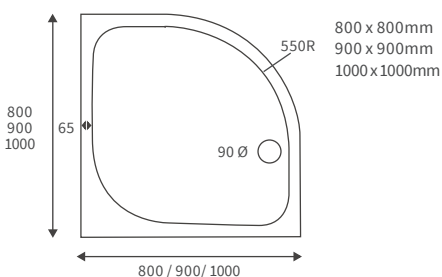

LOW PROFILE QUADRANT TRAYS