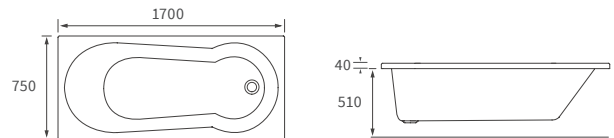

LUCIE BATH

Capacity 185 litres