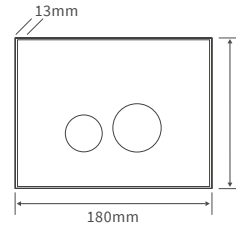

REFLECT FLUSHPLATE