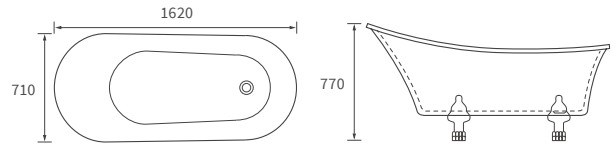

TIVERTON FLOORSTANDING BATH

Capacity 165 litres