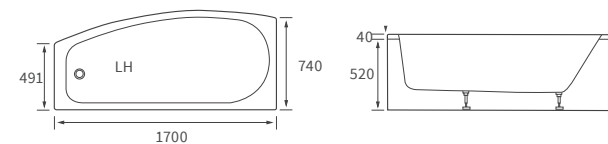

KISMET SINGLE END BATH LH AND RH

Capacity 170 litres