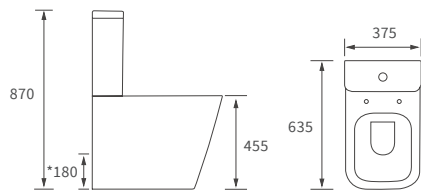

Tilia

**CLOSE COUPLED WC RIMLESS
COMFORT HEIGHT FULLY SHROUDED**

Coupling to soil stack:
Straight out
and straight down
Distance from soil pipe
spigot to wall: 205mm
Cistern inlet position:
Left