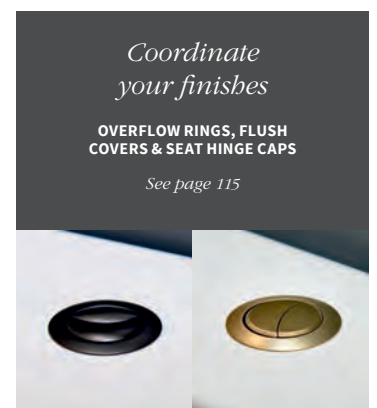

† Lift off seat for easy cleaning, top fix hinges.

* See page 114 to 115 for concealed cisterns. For dimensions please see technical specifications.