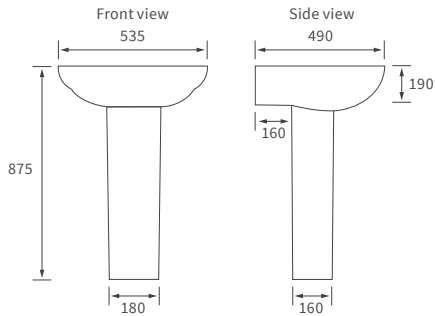

Mimosa

BASIN WITH FULL PEDESTAL

535 x 490mm