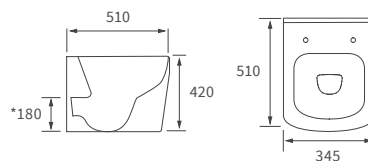

**BACK TO WALL PAN
SHORT PROJECTION**

Back to Wall Pan Coupling to soil stack:
Straight out and straight down
Distance from soil pipe spigot to wall: 105mm
For use with concealed cistern