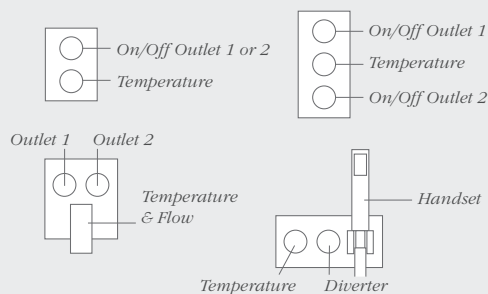

Mixer showers - Create your own

Which shower valve to select...

Create your own - pages 214 and 218

Single outlet

Operates a single outlet only such as a slide rail kit OR a fixed showerhead.

Two outlet

Operate two outlets such as a slide rail kit AND a fixed showerhead independently.