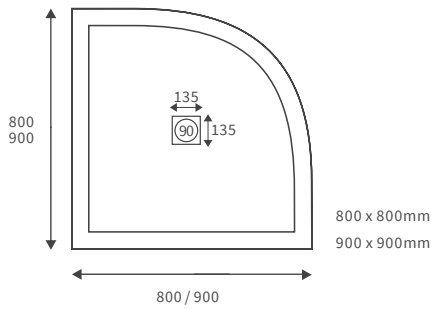

ULTRASLIM QUADRANT TRAY