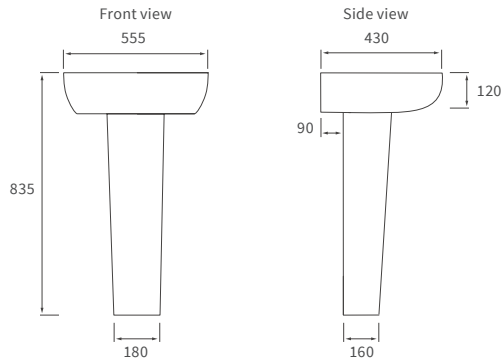

Senna

BASIN WITH FULL PEDESTAL

555 x 430mm