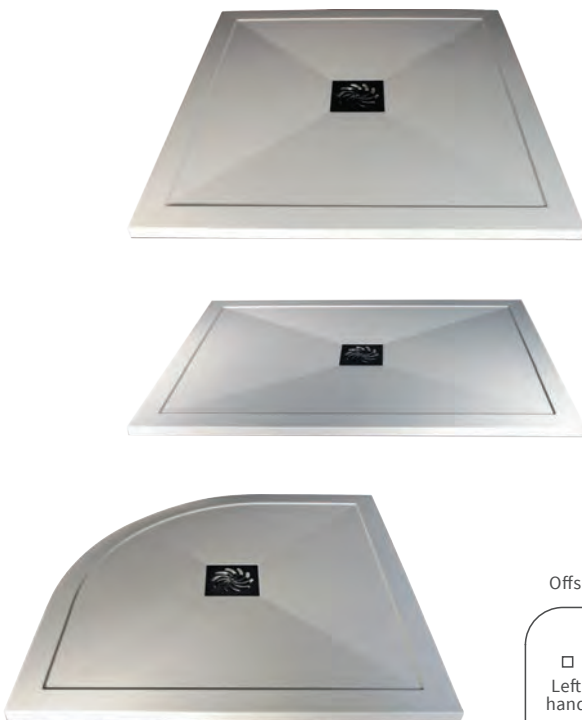

- Handmade in the UK
- 25mm high, 100% natural stone resin
- Tested flow rate of over 33 litres per minute
- Advanced design features incorporating hidden water capture and virtual flat surface technology
- Genuine wet room alternative without the associated costs and fitting challenges
- Fully complies with EN274 European standard for shower flow rates
- Flush fitting with floor tile for level threshold entry
- Dedicated high flow, self-cleaning vortex waste unit
- Unique 135 x 135mm stainless steel flush fitting waste grid
- Simple and standard shower tray fitment
- Lifetime guarantee against manufacturing defects
- Suitable for wheelchair access