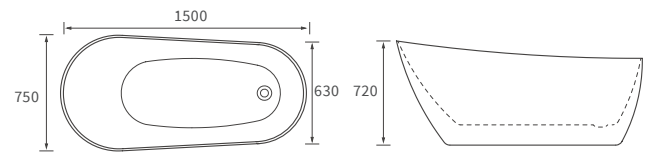

ASHBOURNE FLOORSTANDING BATH

Capacity 212 litres