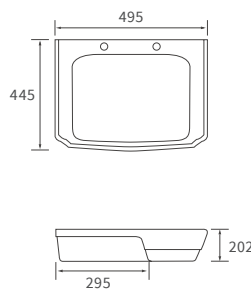

SEMI RECESSED BASIN
495 x 445mm