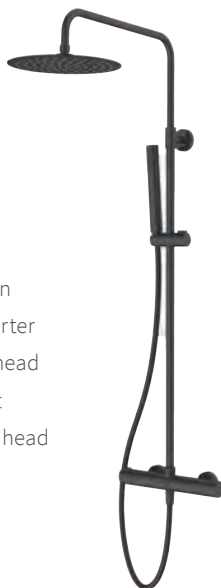

**CHROME
SQUARE BAR VALVE
WITH FIXED HEAD
AND RISER
THERMOSTATIC**
DICM0466

**BLACK
SHOWER COLUMN
WITH FIXED HEAD
AND RISER
THERMOSTATIC**
DICM0518

£833

Min. Pressure 2.0 bar

- Matt black finish
- Integrated ceramic diverter
- 250mm stainless steel head
- Single function handset
- Height adjustable main head
- 1.5m hose