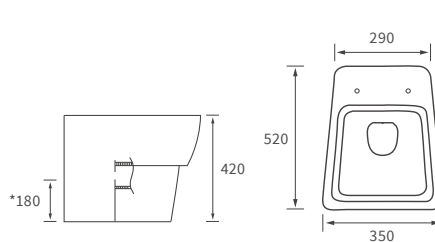

BACK TO WALL PAN

Coupling to soil stack: Straight out and straight down
Distance from soil pipe spigot to wall: 25mm
For use with concealed cistern