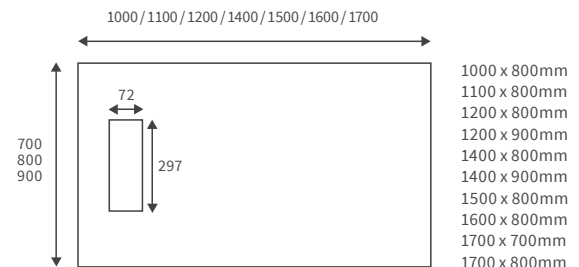

LINEAR TRAYS

Anti-slip ultraslim trays 25mm high

ANTI-SLIP ULTRASLIM SQUARE TRAYS

ANTI-SLIP ULTRASLIM RECTANGULAR TRAYS

ANTI-SLIP ULTRASLIM QUADRANT TRAYS

ANTI-SLIP ULTRASLIM OFFSET QUADRANT TRAYS

Ultraslim trays 25mm high