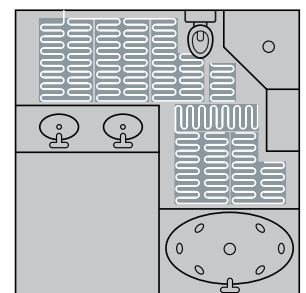

Undertile Wire System can be configured around any shape

Undertile Heating Mats

Radiators

ITEM	DIMENSIONS	FINISH	BTU'S	WATTS	ELEMENT	CENTRES	CODE
Clava	W325 x H1800 x D85mm	White	3546	1039	n/a	415	DIRA0212
Grada Curved	W500 x H800 x D30mm	Chrome	860	252	150	450	DIRA0164
Grada Curved	W500 x H1200 x D30mm	Chrome	1341	393	300	450	DIRA0166
Grada Curved	W500 x H1600 x D30mm	Chrome	1799	527	300	450	DIRA0168
Grada Curved	W600 x H800 x D30mm	Chrome	980	287	150	550	DIRA0170
Grada Curved	W600 x H1200 x D30mm	Chrome	1543	452	300	550	DIRA0172
Grada Curved	W600 x H1600 x D30mm	Chrome	2085	611	300	550	DIRA0174
Grada Curved	W500 x H800 x D30mm	Anthracite	1270	372	150	450	DIRA0176
Grada Curved	W500 x H1200 x D30mm	Anthracite	2027	594	300	450	DIRA0178
Grada Curved	W500 x H1600 x D30mm	Anthracite	2713	795	300	450	DIRA0180
Grada Straight	W500 x H800 x D30mm	Chrome	860	252	150	450	DIRA0140
Grada Straight	W500 x H1200 x D30mm	Chrome	1341	393	300	450	DIRA0142
Grada Straight	W500 x H1600 x D30mm	Chrome	1799	527	300	450	DIRA0144
Grada Straight	W600 x H800 x D30mm	Chrome	980	287	150	550	DIRA0146
Grada Straight	W600 x H1200 x D30mm	Chrome	1543	452	300	550	DIRA0148
Grada Straight	W600 x H1600 x D30mm	Chrome	2085	611	300	550	DIRA0150
Grada Straight	W500 x H800 x D30mm	Anthracite/Black	1270	372	150	450	DIRA0152/DIRA0252
Grada Straight	W500 x H1200 x D30mm	Anthracite/Black	2027	594	300	450	DIRA0154/DIRA0254
Grada Straight	W500 x H1600 x D30mm	Anthracite	2713	795	300	450	DIRA0156
Grada Straight	W600 x H800 x D30mm	Anthracite/Black	1457	427	150	550	DIRA0158/DIRA0256
Grada Straight	W600 x H1200 x D30mm	Anthracite/Black	2324	681	300	550	DIRA0160/DIRA0258
Grada Straight	W600 x H1600 x D30mm	Anthracite	3136	919	300	550	DIRA0162
Grada Straight	W500 x H800 x D30mm	Brushed Brass	1062	n/a	n/a	450	DIRA0284
Grada Straight	W500 x H1200 x D30mm	Brushed Brass	1765	n/a	n/a	450	DIRA0286
Grada Straight	W500 x H1600 x D30mm	Brushed Brass	2153	n/a	n/a	450	DIRA0288
Modal	W309 x H1800 x D45mm	Chrome	1539	451	n/a	309	DIRA0208
Modal	W309 x H1800 x D45mm	Anthracite	2446	717	n/a	309	DIRA0210
Portra	W600 x H1800 x D45mm	White/Mirrored	2901	850	n/a	650	DIRA0196
Portra	W600 x H1800 x D45mm	Anthracite/Mirrored	2901	850	n/a	650	DIRA0198
Quadrata	W550 x H1080 x D49mm	Chrome	1464	429	n/a	50	DIRA0204
Quadrata	W550 x H1080 x D49mm	Anthracite	2177	638	n/a	50	DIRA0206
Qubos	W500 x H690 X D30mm	Chrome	966	283	150	470	DIRA0184
Qubos	W500 x H1110 x D30mm	Chrome	1389	407	300	470	DIRA0186
Qubos	W500 x H1420 x D30mm	Chrome	1860	545	300	470	DIRA0188
Qubos	W500 x H690 X D30mm	Anthracite	1365	400	150	470	DIRA0190
Qubos	W500 x H1110 x D30mm	Anthracite	2171	636	300	470	DIRA0192
Qubos	W500 x H1420 x D30mm	Anthracite	2887	846	300	470	DIRA0194
Rhondi	W500 x H800 x D50mm	Chrome	912	267	n/a	50	DIRA0182
Tabula	W450 x H1800 x D49mm	White	3047	893	n/a	50	DIRA0200
Tabula	W450 x H1800 x D49mm	Anthracite	3047	893	n/a	50	DIRA0202
Giro	W470 x H1220 x D110mm	Chrome	2536	743	n/a	50	DIRA0214
Giro	W470 x H1660 x D110mm	Chrome	3522	1032	n/a	50	DIRA0216
Eterno ²	W673 x H963 x D230mm	White	1778	521	n/a	528	DIRA0218
Eterno ²	W538 x H963 x D230mm	White	1246	365	n/a	393	DIRA0220