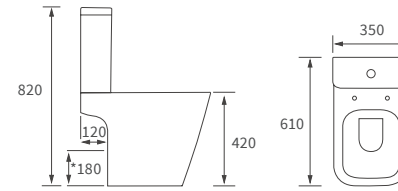

**CLOSE COUPLED WC RIMLESS
OPEN BACK SHORT PROJECTION**

Coupling to soil stack:
Straight out and
straight down and left
or right
Distance from soil pipe
spigot to wall: 205mm
Cistern inlet position:
Left