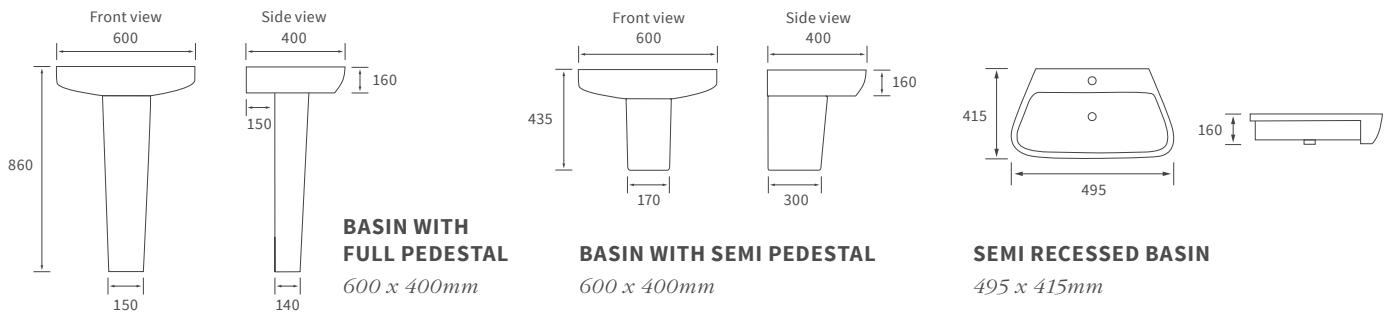

Tilia

**CLOSE COUPLED WC RIMLESS
COMFORT HEIGHT FULLY SHROUDED**

Coupling to soil stack:
Straight out
and straight down
Distance from soil pipe
spigot to wall: 205mm
Cistern inlet position:
Left