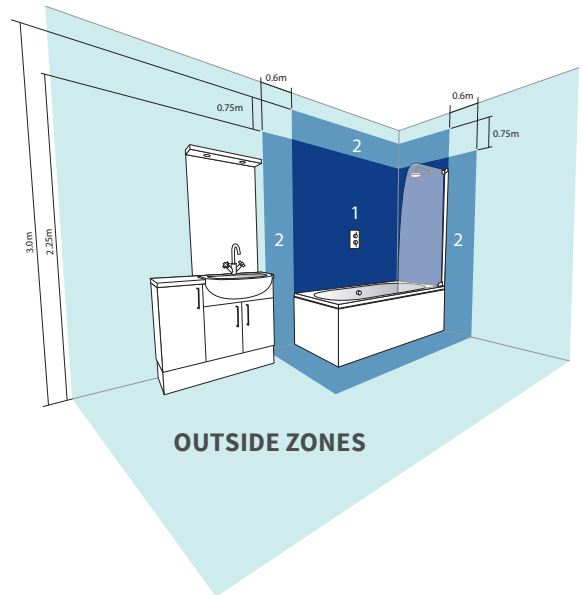

Lighting

Our stunning collection of bathroom lights are all IP44 rated and so suitable for use in zone two.

ZONE 1

Electrical fittings in this zone require a separate extra low voltage and a minimum rating of IP65 (splash-proof).

ZONE 2

Electrical fittings in this zone require a minimum rating of IP44 (splash-proof).

OUTSIDE ZONES

Electrical fittings in this zone require no IP rating (unless cleaned by water jets).