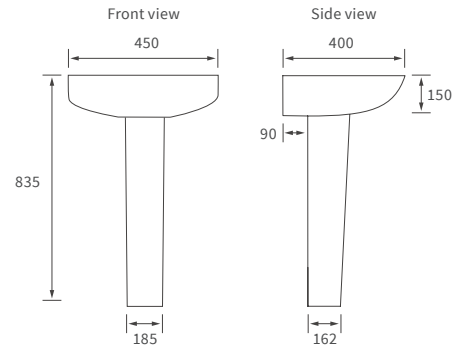

BASIN WITH SEMI PEDESTAL

550 x 400mm

BASIN WITH FULL PEDESTAL

450 x 400mm

BASIN WITH SEMI PEDESTAL

450 x 400mm

SEMI RECESSED BASIN

500 x 390mm