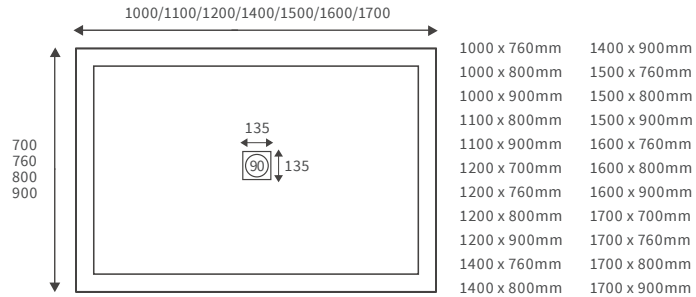

ULTRASLIM RECTANGULAR TRAYS