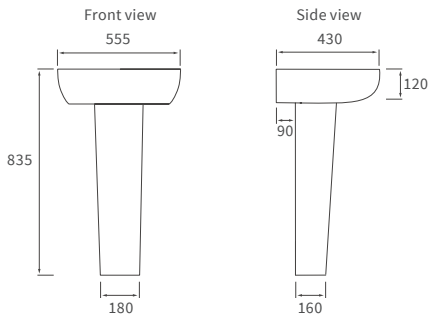

Cilantro

BASIN WITH FULL PEDESTAL

555 x 430mm