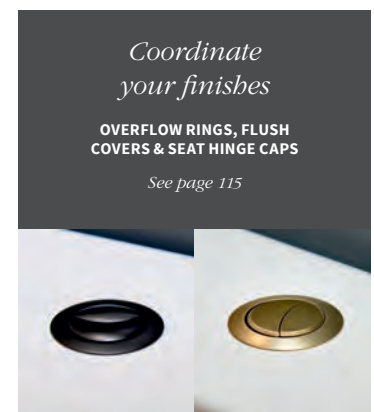

*Coordinate
your finishes*

**OVERFLOW RINGS, FLUSH
COVERS & SEAT HINGE CAPS**

See page 115