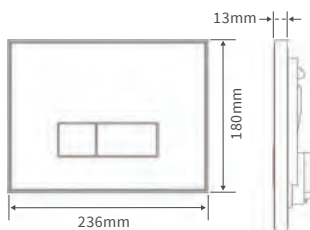

ALBUM FLUSHPLATE