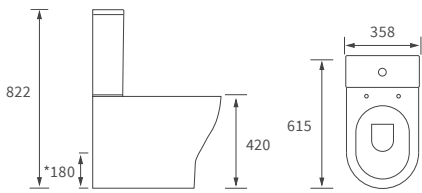

RIMLESS CLOSE COUPLED PAN AND CISTERN FULLY SHROUDED

Lily

Coupling to soil stack:
Straight out,
straight down,
Left or Right
Distance from soil pipe
spigot to wall: 190mm
Cistern inlet position: Left