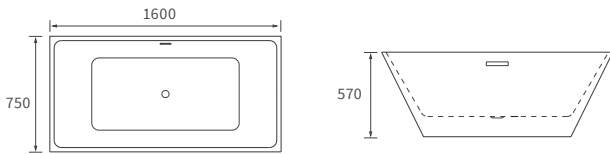

HOXTON FLOORSTANDING BATH

Capacity 215 litres