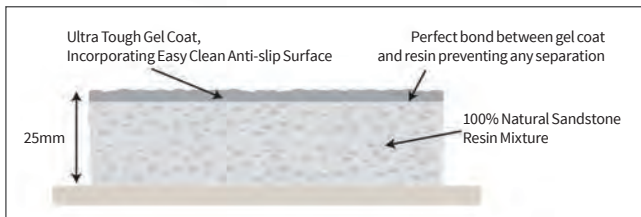

TRAYS INCLUDE WASTE

High flow self cleaning vortex waste

Ultrathin Anti-Slip *shower trays*

Reassurance for the whole family

ADJUSTABLE SQUARE WASTE COVER

EASY-FIT LEG SYSTEM

PERMANENT ANTI-SLIP

- Patent Protected unique surface built into the tray
- Market leading Anti-slip rating - almost twice the industry standard
- Lifetime Anti-slip guarantee. No need to reapply later
- Handmade in the UK
- 25mm ultra low profile - 100% natural stone resin
- Suitable for less-abled
- Dedicated high-flow, self cleaning vortex waste unit (30L per min)
- Easy to fit
- Suitable for hotels, commercial contracts and domestic applications