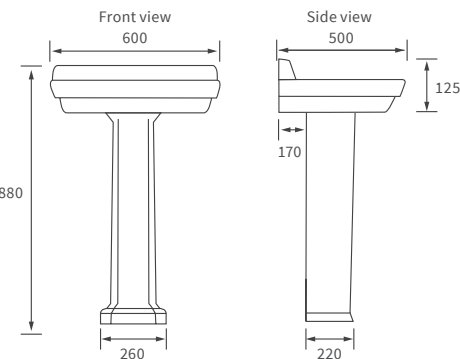

BASIN WITH FULL PEDESTAL
600 x 500mm