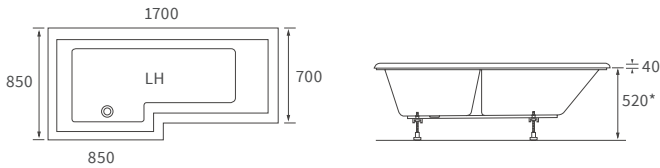

Shower baths

NAVARRE 1700 L SHAPE SHOWER BATH LH AND RH

Overall height including screen 2050mm. Capacity 180 litres

*520mm with acrylic panel, 480mm with wood panel

NAVARRE 1500 L SHAPE SHOWER BATH LH AND RH