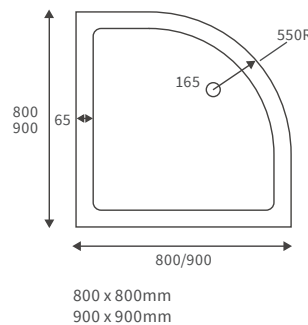

LINEAR TRAYS

Anti-slip ultraslim trays 25mm high

ANTI-SLIP ULTRASLIM SQUARE TRAYS

ANTI-SLIP ULTRASLIM RECTANGULAR TRAYS

ANTI-SLIP ULTRASLIM QUADRANT TRAYS

ANTI-SLIP ULTRASLIM OFFSET QUADRANT TRAYS

Ultraslim trays 25mm high