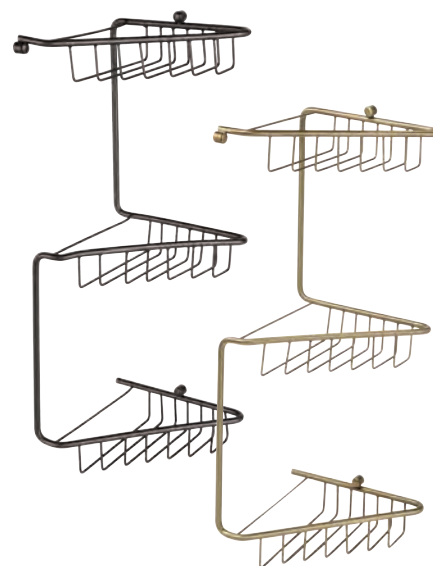

**ELENA 3 TIER
CORNER CADDY**

W210 x H540 x D180mm

Brass construction

Matt Black DIAC0186 **£218**

Brushed Brass DIAC0180 **£235**