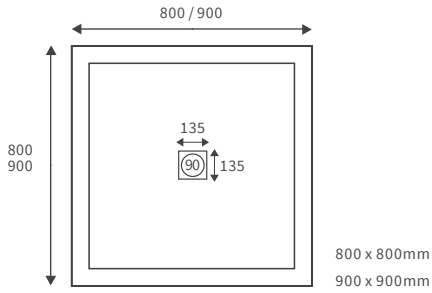

LINEAR TRAYS

Anti-slip ultraslim trays 25mm high

ANTI-SLIP ULTRASLIM SQUARE TRAYS

ANTI-SLIP ULTRASLIM RECTANGULAR TRAYS

ANTI-SLIP ULTRASLIM QUADRANT TRAYS

ANTI-SLIP ULTRASLIM OFFSET QUADRANT TRAYS

Ultraslim trays 25mm high