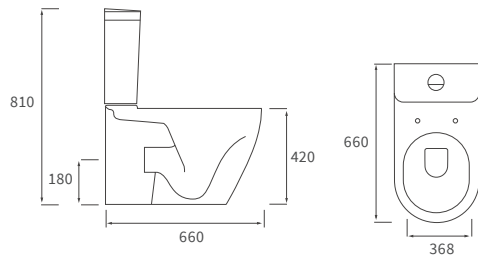

Coupling to soil stack:
Straight out and straight down

Distance from soil pipe spigot to wall: 235mm Cistern inlet position: Left

CLOSE COUPLED PAN AND CISTERN

Fully shrouded