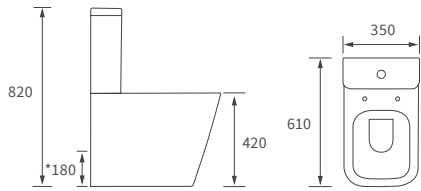

**CLOSE COUPLED WC RIMLESS
FULLY SHROUDED SHORT PROJECTION**

Coupling to soil stack:
Straight out
and straight down
Distance from soil pipe
spigot to wall: 205mm
Cistern inlet position:
Left