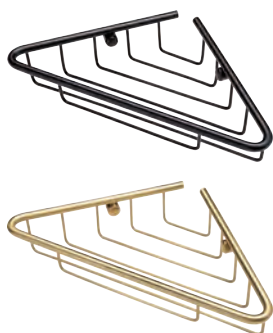

**ELENA 1 TIER
CORNER CADDY**

W210 x H50 x D188mm

Brass construction

Matt Black DIAC0182 **£84**

Brushed Brass DIAC0176 **£90**