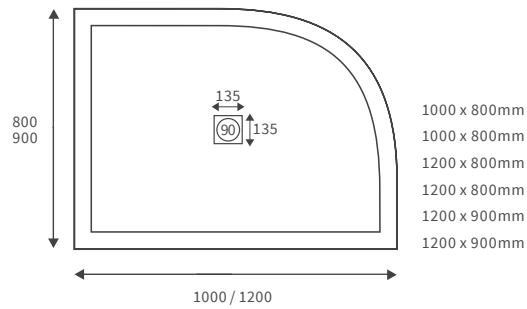

ULTRASLIM OFFSET QUADRANT TRAY