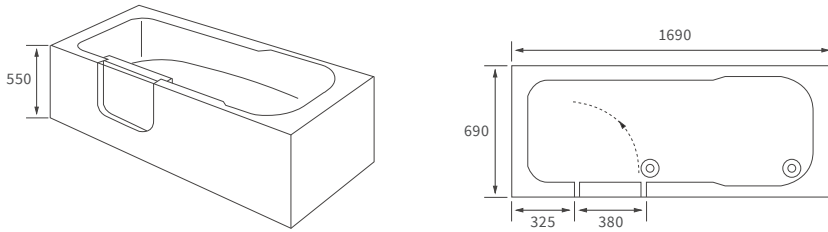

Capacity 185 litres

OCALA BATH

Capacity 190 litres

Easy access bath

1690 X 690MM WALK IN EASY ACCESS BATH

Capacity 200 litres

Back to wall baths

SANIBEL BACK TO WALL BATH