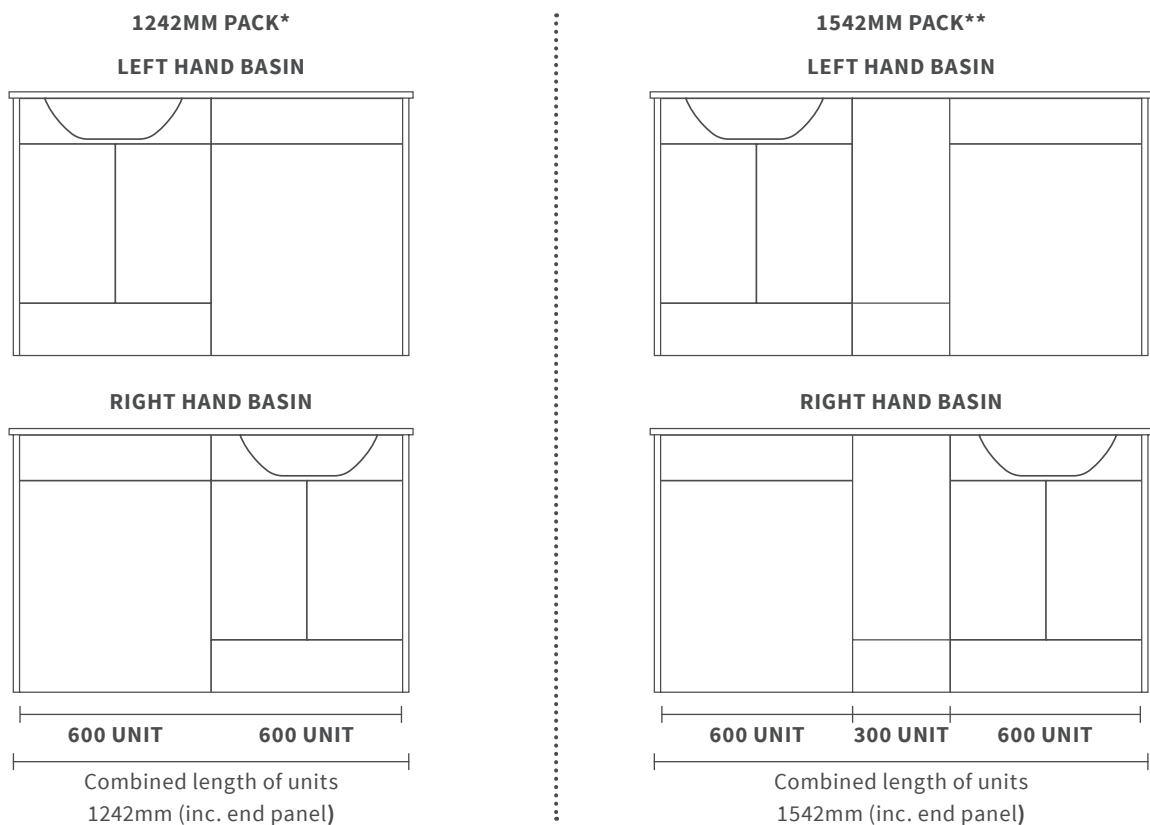

Lucia

DESCRIPTION	SATIN WHITE ASH	SEA GREEN ASH	GREY ASH	PRICE
465mm Floor Standing Tall Boy Unit	DIFT1260	DIFT1274	DIFT1856	£675
605mm Wall Hung Unit Inc. Basin	DIFTP2178	DIFTP2174	DIFTP2176	£595
610mm Floor Standing Unit Inc. Basin	DIFTP1628	DIFTP1626	DIFTP1944	£625
810mm Floor Standing Unit Inc. Basin	DIFTP1948	DIFTP1950	DIFTP1946	£785
510mm WC Unit	DIFT1258	DIFT1272	DIFT1846	£325
550x550mm Round Mirror	DIMS5504	DIMS5506	DIMR0006	£195
Soft Close Seat	DIFT1268	DIFT1278	DIFT1858	£140
Brushed Brass Door Knob (Single)	DIFH0056			£15
Matt Black Door Knob (Single)	DIFH0058			£15

Fitted Furniture

Useful information for integrated basin packs

*Pack includes one piece resin basin (1 tap hole), 600mm basin unit, 600mm WC unit, 2 end panels and plinth.

**Pack includes one piece resin basin (1 tap hole), 600mm basin unit, 300mm 3 drawer unit, 600mm WC unit, 2 end panels and plinth.

OR

Pack includes one piece resin basin (1 tap hole), 600mm basin unit, 300mm 1 door base unit, 600mm WC unit, 2 end panels and plinth.

(FOR BENITA)

Pack includes one piece resin basin (1 tap hole), 600mm basin unit, 300mm 1 drawer, 1 drawer unit, 600mm WC unit, 2 end panels and plinth.

OR

Pack includes one piece resin basin (1 tap hole), 600mm basin unit, 300mm 1 door base unit, 600mm WC unit, 2 end panels and plinth.