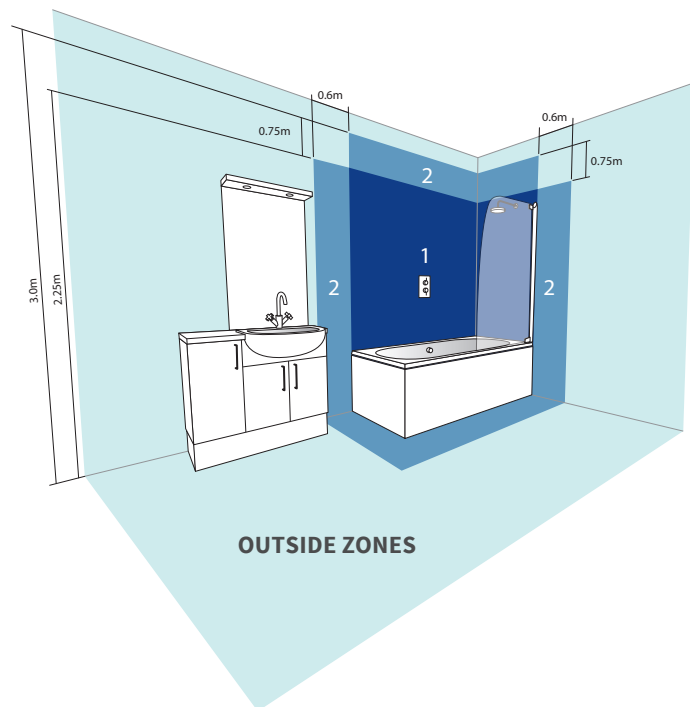

COMBINATION BOILERS

These are high pressure systems and are usually set to operate between 0.8 to 1.5 bar. Minimum and maximum pressure can be checked with the manufacturer however most boilers have a gauge to show what pressure it is operating at. Combination boilers have an integrated pump so if the water pressure is too low for your required application, adding another pump can damage the boiler.

SEALED/UNVENTED SYSTEMS

These are modern systems. If you have a hot water tank but you don't have a cold water tank (cistern) in your loft or garage, this is an unvented high pressure system. They are quite uncommon as they are more expensive however they can usually deliver around 3.0 bar of water pressure.

Mirrors & lighting

ZONE 1

Electrical fittings in this zone require a separate extra low voltage and a minimum rating of IP65 (splash-proof).

ZONE 2

Electrical fittings in this zone require a minimum rating of IP44 (splash-proof).

OUTSIDE ZONES

Electrical fittings in this zone require no IP rating (unless cleaned by water jets).