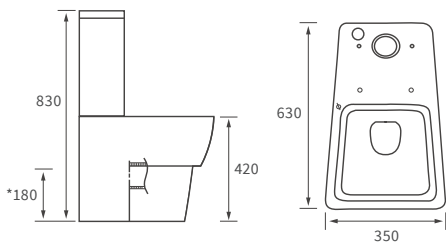

CLOSE COUPLED PAN AND CISTERN

Coupling to soil stack: Straight out and straight down
Distance from soil pipe spigot to wall: 225mm
Cistern inlet position: Left