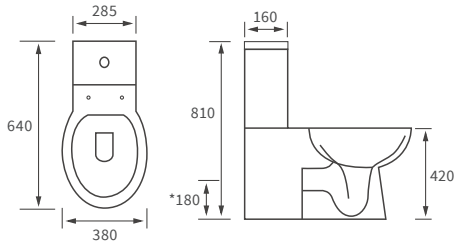

CLOSE COUPLED PAN AND CISTERN

Fully shrouded

Coupling to soil stack: Straight out and straight down

Distance from soil pipe spigot to wall: 220mm

Cistern inlet position: Left