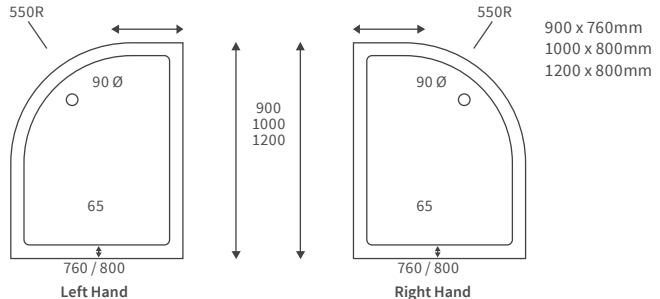

LOW PROFILE OFFSET QUADRANT TRAYS