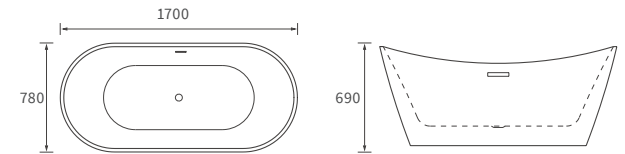

BELMONT FLOORSTANDING BATH

Capacity 245 litres