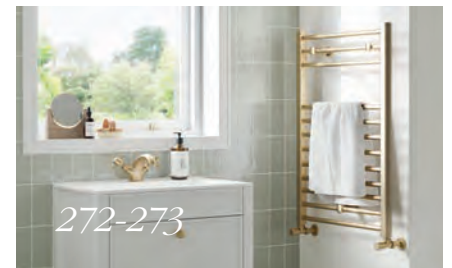

View our products in your space

With Augmented Reality (AR), imagination becomes reality, as you can see how our products will look and fit in your bathroom. Simply scan the QR codes with your smart device to access AR technology to visualise the products in your own home.