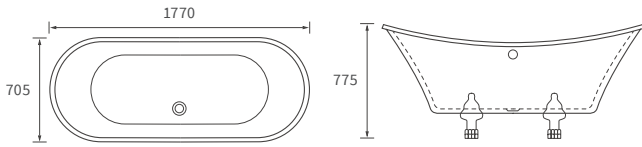

Freestanding baths

FAREHAM FLOORSTANDING BATH

Capacity 195 litres