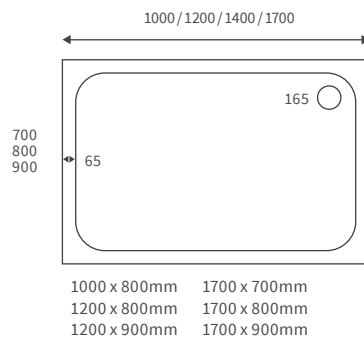

LINEAR TRAYS

Anti-slip ultraslim trays 25mm high

ANTI-SLIP ULTRASLIM SQUARE TRAYS

ANTI-SLIP ULTRASLIM RECTANGULAR TRAYS

ANTI-SLIP ULTRASLIM QUADRANT TRAYS

ANTI-SLIP ULTRASLIM OFFSET QUADRANT TRAYS

Ultraslim trays 25mm high