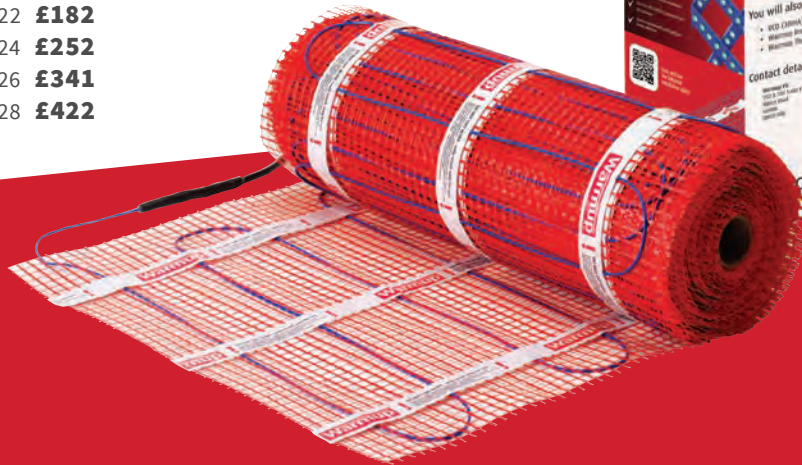

Underfloor heating

With over 25 years of innovative design, Warmup's radiant underfloor heating solutions are trusted for their high-quality design, ease of installation and market-leading warranties.

As the world's best-selling floor heating brand, Warmup's range of energy-efficient electric and water floor heaters and thermostats have been installed in over 2.5 million homes.

All Warmup products feature comprehensive warranties and installation guarantees, and their 24/7, 365 days a year customer support offers you true peace of mind.

Warmup®

The world's **best-selling** floor heating brand™

WARMUP STICKYMAT

The Warmup StickyMat consists of a thin loose wire evenly spaced and taped to sturdy glassfibre mesh with pressure sensitive adhesive. It allows for the fastest and most secure installation of electric underfloor heating. Simply roll out a length, cut, flip and stick down the mesh until the floor area is covered. It is perfect for evenly heating large or regular-shaped rooms.

150 watt undertile sticky heating mat 1m²	DIAC0022	£182
150 watt undertile sticky heating mat 2m²	DIAC0024	£252
150 watt undertile sticky heating mat 3m²	DIAC0026	£341
150 watt undertile sticky heating mat 4m²	DIAC0028	£422

SAFETY Net™
Installation-Guarantee