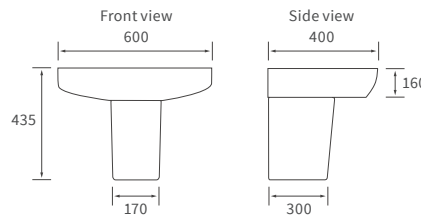

BASIN WITH SEMI PEDESTAL

600 x 400mm