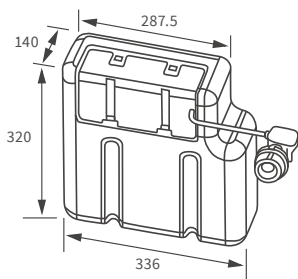

Concealed cisterns

CONCEALED CISTERN - SIDE INLET
DIPC0130 Side inlet