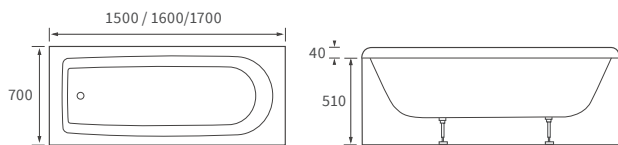

MIAMI SINGLE END BATH

Capacity 1500 x 700mm - 160 litres, 1600 x 700mm - 170 litres, 1700 x 700mm - 180 litres