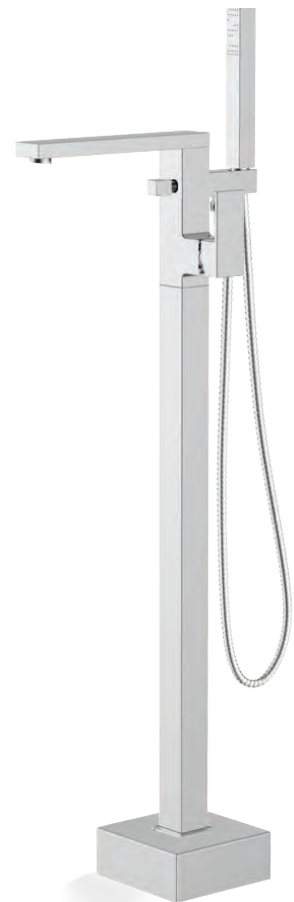

**FLOOR STANDING
BATH/SHOWER MIXER**
Min. 1.5 bar
DITB1106 **£466**

* 3 year guarantee on valves and 5 year on body and finish. 1 year on serviceable parts.