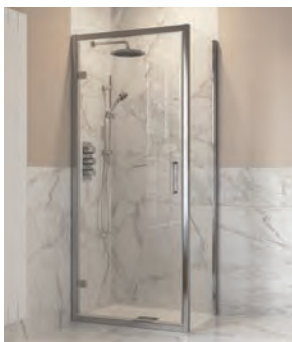

Specifications

Hinge Door

			True wall adjustments (min/max mm)		Door Opening (mm)
			Corner Application	Recess Application	
760mm	DIEH7604	£500	730 - 750	728 - 768	620
800mm	DIEH8004	£502	770 - 790	768 - 808	660
900mm	DIEH9006	£532	870 - 890	868 - 908	760

OPTIONAL SIDE PANEL FOR HINGE DOOR

800mm	DIED8044	£301	770 - 790
900mm	DIED9040	£318	870 - 890