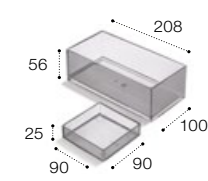

816820409 208 x 100mm
816819409 90 x 90mm

Substitute ... in the reference with the code for the chosen colour finish: