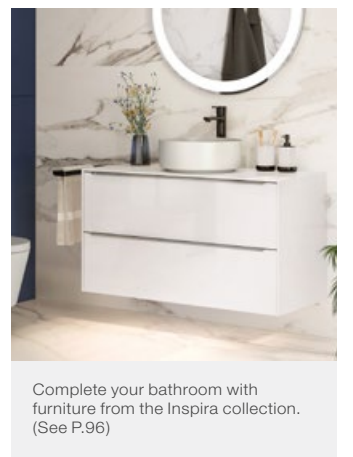

Complete your bathroom with furniture from the Inspira collection. (See P.96)