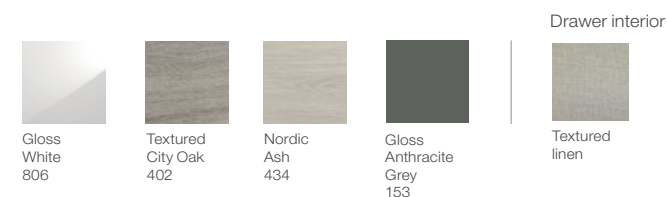

Substitute ... in the reference with the code for the chosen furniture finish: