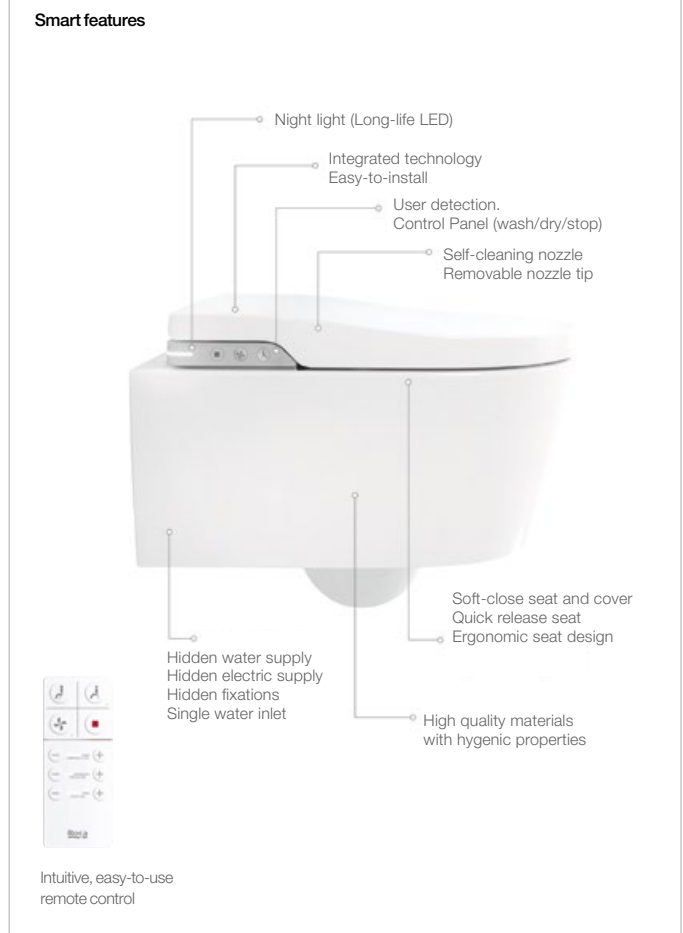

In-Wash® Inspira

In-Wash® Inspira Close coupled WC	In-Wash® Inspira Wall-hung WC	In-Wash® Inspira Back-to-wall WC
● 4.5/3 L 803061002 Rimless WC pan with 4.5/3 litre cistern and soft-close seat	● 4.5/3 L 803060002 Rimless WC pan with soft-close seat Recommended Installation systems: 8900908A0 Duplo WC smart installation system See P.83 for compatible installation systems and operating panels	● 4.5/3 L 80306300R WC pan Recommended Installation systems: 8901212A0 Basic Tank L 8901212A1 Basic Tank LH 8900802A0 Basic Tank Compact See P.82 for compatible installation systems and operating panels