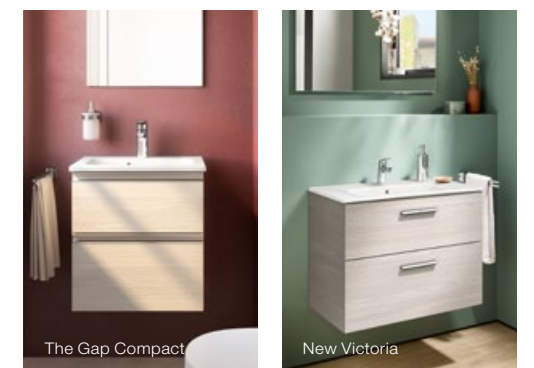

Complete your bathroom with furniture from The Gap (P.114) or New Victoria (P.136) collections.