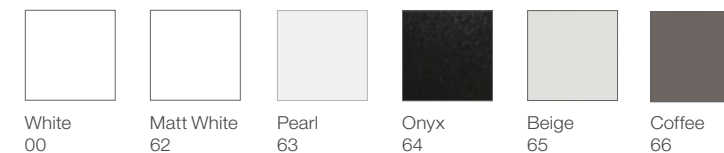

Inspira / FINECERAMIC® basin 32753S..0 550 x 420mm 1TH	Meridian-N 32724S000 550 x 420mm 1TH	Diverta 32711S000 500 x 450mm 1TH	The Gap ^(N) 3270YG000 550 x 420mm 1TH
The Gap 32747S000 560 x 400mm 1TH 32747N000 560 x 400mm 0TH	Debba 32799S000 520 x 400mm 1TH Please note the Debba basin can be countersunk for 3TH	Laura 32739E000 510 x 400mm 1TH 32739F000 510 x 400mm 2TH Please note the Laura 510mm 2TH basin includes a chain stay hole	

Inspira colour options

Substitute .. in the reference with the code for the chosen finish: