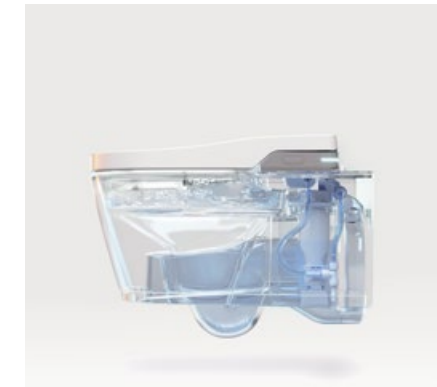

In-Tank® technology, the all-in-one solution

Integrated cistern

The Soft Air technology propels water from the tank to the upper part of the bowl in a powerful, upwards motion, quietly and effectively flushing the toilet.