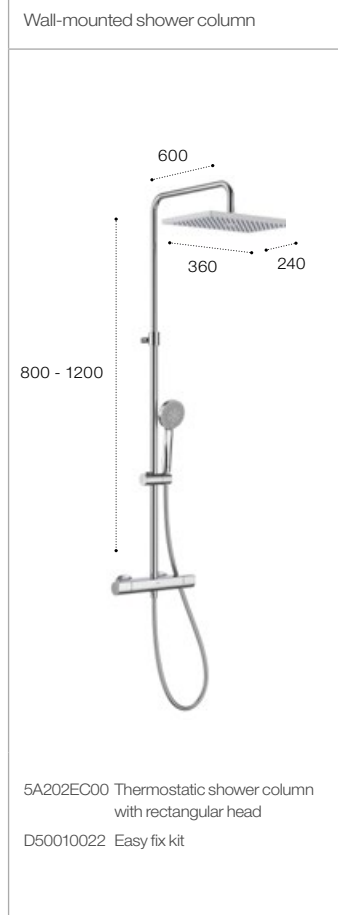

Even-T

Eco Stop	SafeTouch
Security 38°	Quick Reaction

Loft

Danube-T