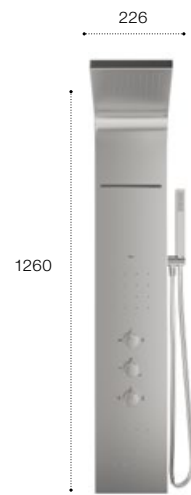

5A9B8BC00 Thermostatic shower column with hydro massage

Optional:
5B4863TPO Glass shelf

Eco Stop

SafeTouch

Security 38°

Quick Reaction