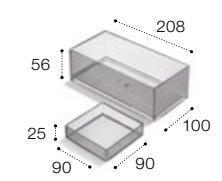

816820409 208 x 100mm
816819409 90 x 90mm