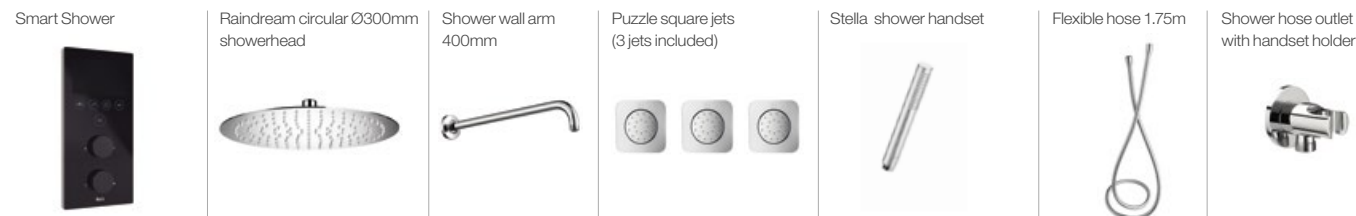

Smart Shower Pack - 3 outlets round design : Chrome finish accessories

5D144AC00

Pack includes: