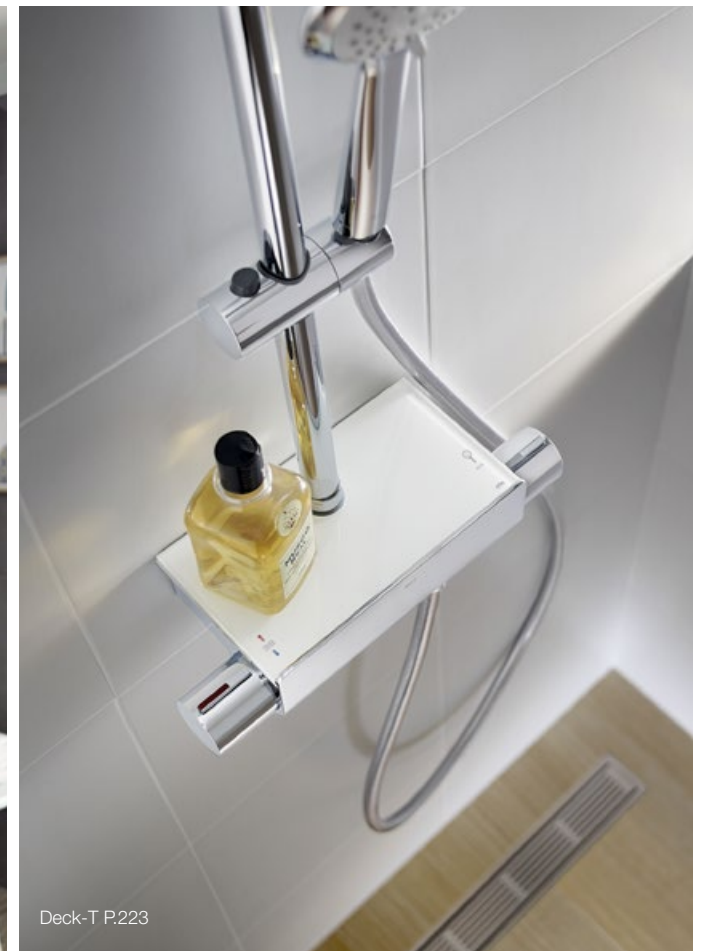

Shower columns

Your own luxury spa

Create your own spa in the luxury of your own home with a shower column, transform a functional space into one of comfort and luxury even on a budget.

Discover more about Roca's Shower columns at www.uk.roca.com