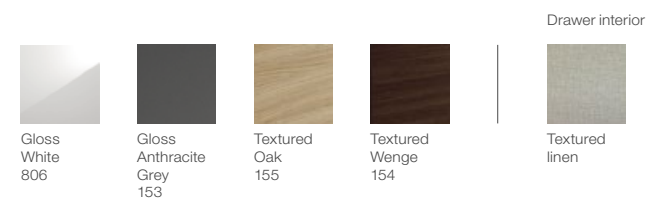

Substitute ... in the reference with the code for the chosen furniture finish: