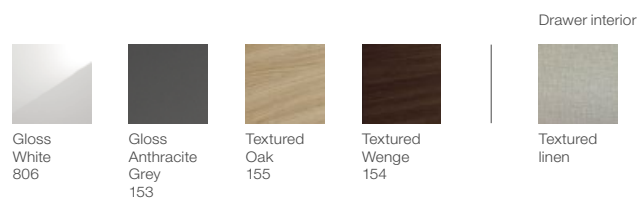

1200mm double basin and base unit with six drawers 855835... Double basin & base unit pack 1200 x 460mm Sold individually: 856677... RH base unit 600 x 460mm 856658... LH base unit 600 x 460mm 32799A000 Double basin 1200 x 460mm 1TH per bowl 816555001 Optional legs (pair) 110mm	1000mm basin and base unit with three drawers 855836... Basin & base unit pack 1000 x 460mm Sold individually: 856674... Base unit 1000 x 460mm 32799B000 Basin 1000 x 460mm 1TH 816555001 Optional legs (pair) 110mm	800mm basin and base unit with three drawers 855837... Basin & base unit pack 800 x 460mm Sold individually: 856675... Base unit 800 x 460mm 32799C000 Basin 800 x 460mm,1TH 816555001 Optional legs (pair) 110mm	700mm basin and base unit with three drawers 855838... Basin & base unit pack 700 x 460mm Sold individually: 856676... Base unit 700 x 460mm 32799D000 Basin 700 x 460mm 1TH 816555001 Optional legs (pair) 110mm

Substitute ... in the reference with the code for the chosen furniture finish: