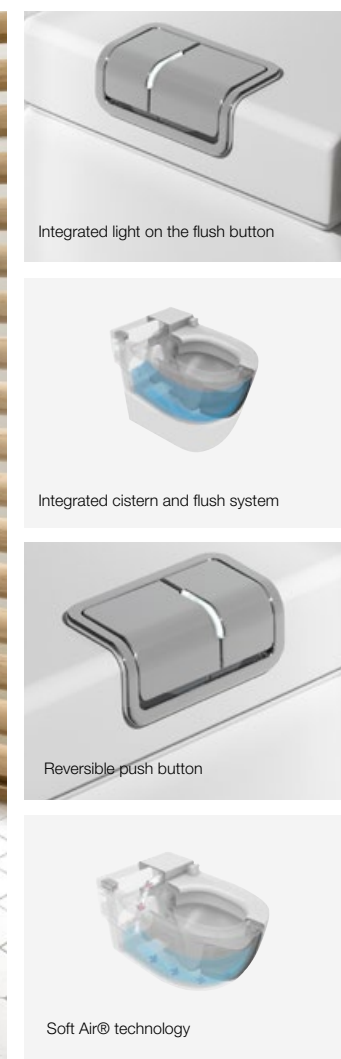

In-Tank® Meridian

Detachable nozzle tip

The nozzle tip is removable for easier cleaning.

Rimless technology

The wall-hung version of the In-Wash® Nova has rimless technology.

Removable seat

Seat and cover are easily removed making cleaning more hygienic.

Self cleaning nozzle

In-Wash® Nova has a retractable self-cleaning nozzle that operates before and after each use.

In-Wash® Nova Close coupled WC	In-Wash® Nova Wall-hung WC
● 4.5/3 L 803G7L000 Smart Close-coupled rimless WC pan and cistern with 4.5/3 litre flush. Soft-close seat included.	● 4.5/3 L 803G70000 Smart wall-hung rimless WC pan with hidden fixations. Soft-close seat included. Recommended Installation systems: 8900908A0 Duplo WC smart installation system

The unique In-Tank Meridian WC is a revolutionary bathroom fitting concept which incorporates the tank in its interior. It is the first WC to offer wall-hung and back-to-wall options which do not require a concealed cistern, facilitating ease of installation and creating an ideal solution for small spaces. Water enters the tank and then air is introduced by a revolutionary blower which has been developed in collaboration with Fluidmaster. This innovative blower pushes the water through the toilet rim to flush the WC. Works on mains pressure only. Requires electrics. For pre-installation instructions please visit www.uk.roca.com

In-Tank Meridian Back-to-wall WC	In-Tank Meridian Wall-hung WC
● 4.5/3 L 893303000 WC pan, integrated cistern and soft-close seat	● 4.5/3 L 893302000 WC pan, integrated cistern and soft-close seat with I-shaped support frame for solid walls 893301000 WC pan, integrated cistern and soft-close seat with L-shaped support frame for stud walls