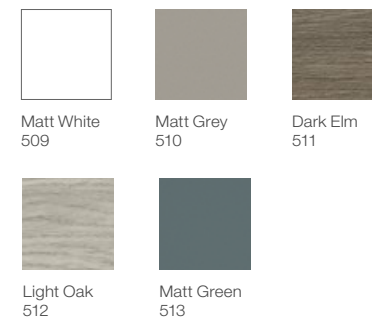

Substitute ... in the reference with the code for the chosen furniture finish: