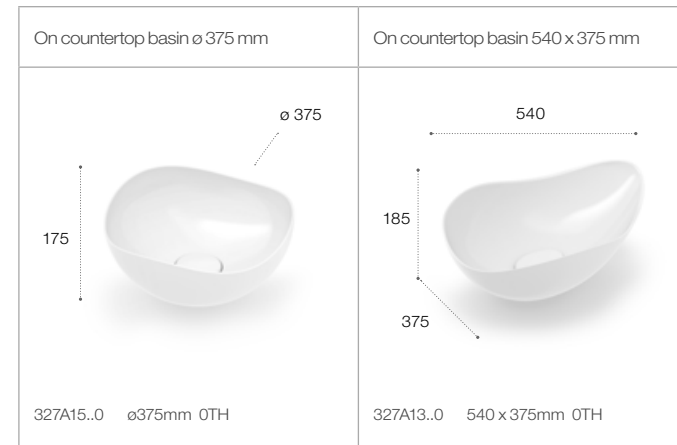

White

Matt White

Pearl

Onyx

Beige

Coffee

Substitute ... in the reference with the code for the chosen finish:

Dimensions are in mm.