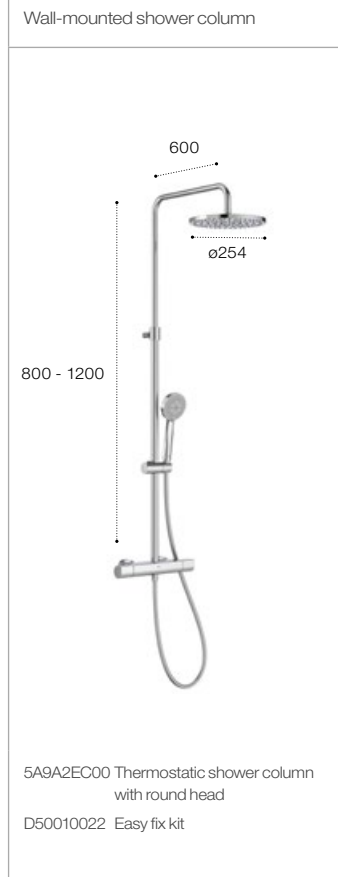

Even-T

Eco Stop	SafeTouch
Security 38°	Quick Reaction

Loft

Danube-T