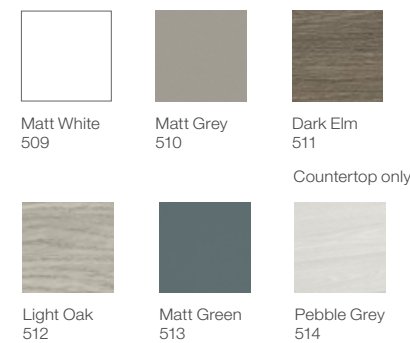

Please substitute the countertop finish to 514 Pebble Grey.

UNIK products (Base unit and Countertop) Dark Elm base units are supplied with the Matt Grey finish countertop. If you order these components separately a Matt Grey countertop will need to be ordered.

Please substitute the countertop finish to 510 Matt Grey.

512 Light Oak Base unit
514 Pebble Grey Countertop

511 Dark Elm Base unit
510 Matt Grey Countertop

1000mm base unit and countertop with two soft-close drawers 851730... Base unit and countertop pack Sold individually: 857616... Base unit 1000 x 460mm 857634... Countertop 1000 x 460mm	800mm base unit and countertop with two soft-close drawers 851728... Base unit and countertop pack Sold individually: 857630... Base unit 800 x 460mm 857618... Countertop 800 x 460mm	800mm RH base unit and countertop with two soft-close drawers 851727... Base unit and countertop pack Sold individually: 857629... Base unit 800 x 460mm 857618... Countertop 800 x 460mm	800mm LH base unit and countertop with two soft-close drawers 851729... Base unit and countertop pack Sold individually: 857631... Base unit 800 x 460mm 857618... Countertop 800 x 460mm

Substitute ... in the reference with the code for the chosen furniture finish: