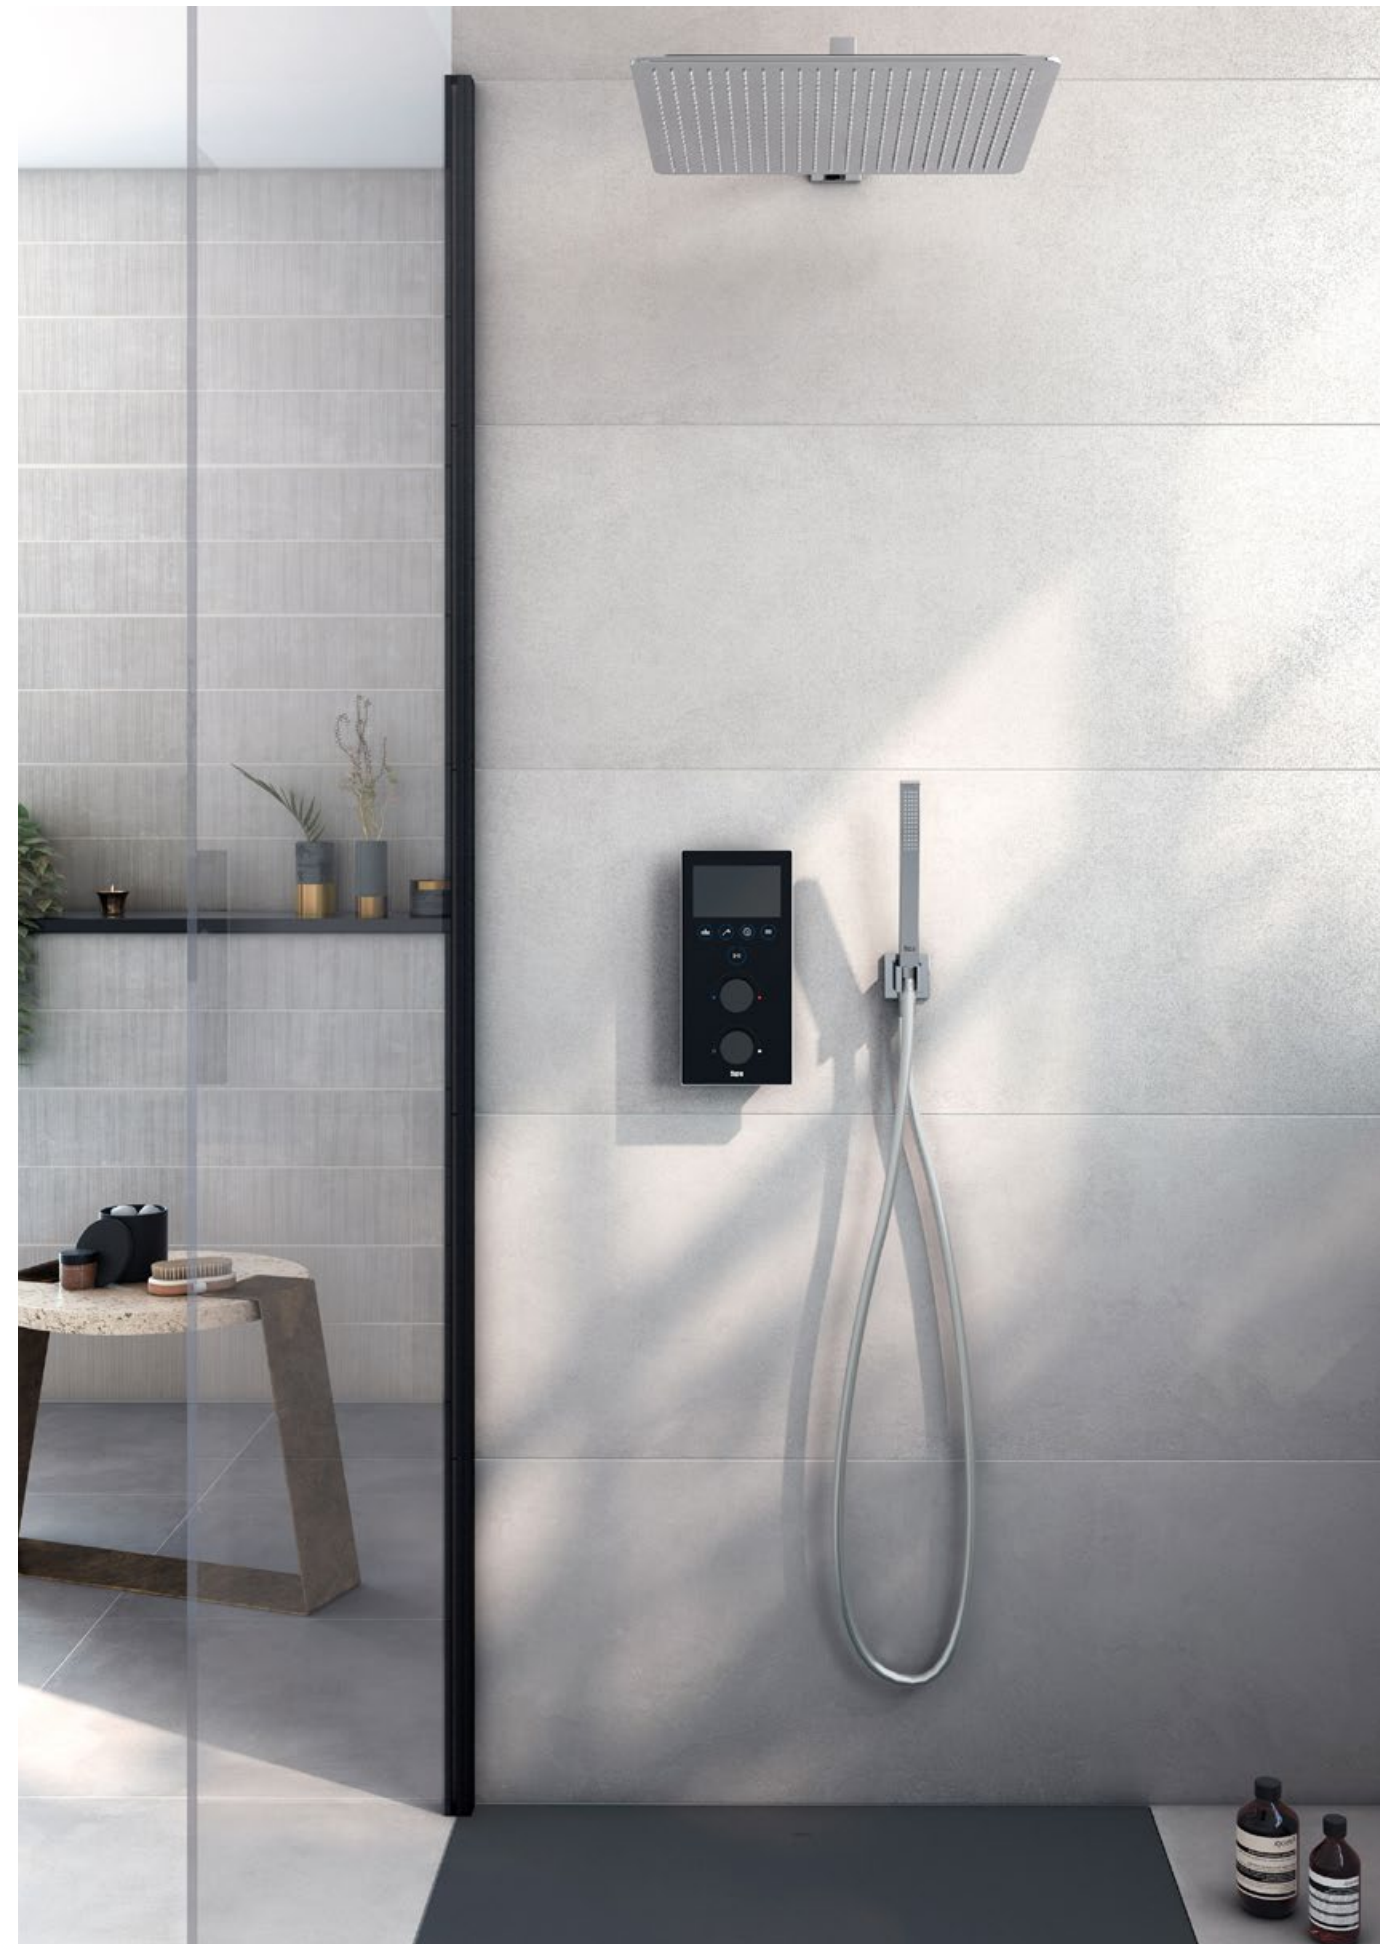

Smart Shower Pack - 2 outlets round design : Chrome finish accessories

5D134AC00

Pack includes: