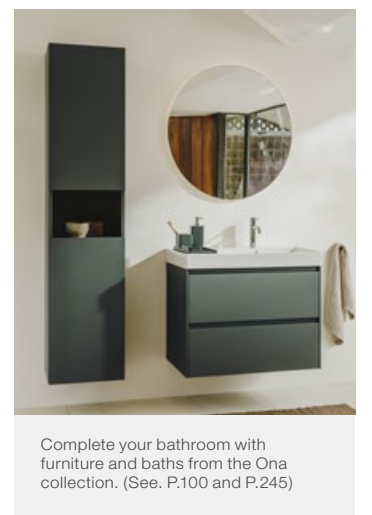

Complete your bathroom with furniture and baths from the Ona collection. (See. P.100 and P.245)

Product Band