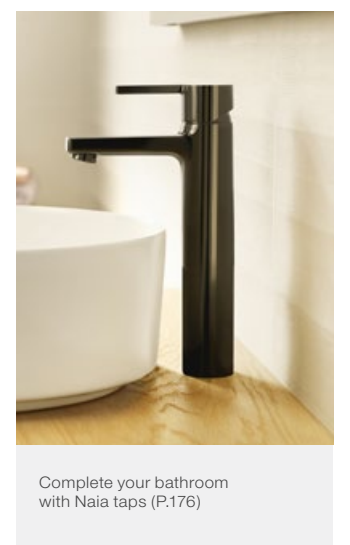

Substitute ... in the reference with the code for the chosen finish:

Basins

Furniture

Dimensions are in mm.

Complete your bathroom with Naia taps (P.176)