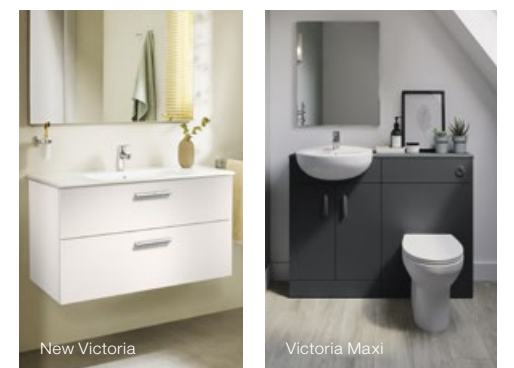

Complete your bathroom with furniture from the New Victoria (P.136) or Victoria Maxi (P.133) collections.