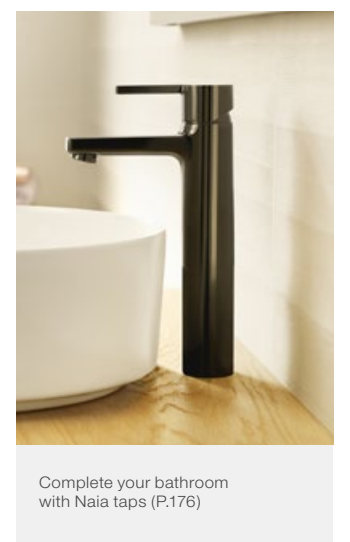

See opposite for basin and furniture colour choices.

Dimensions are in mm.

Substitute ... in the reference with the code for the chosen finish:

Basins

Furniture

Dimensions are in mm.