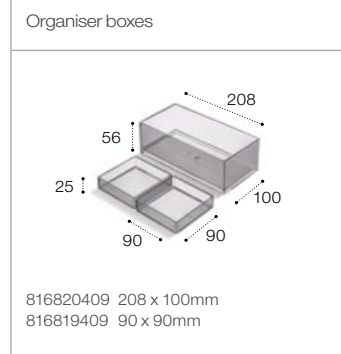

Substitute ... in the reference with the code for the chosen furniture finish:

Dimensions are in mm.  
\*Please note an EU-UK adaptor is required for the space-saving waste.

Product Band A