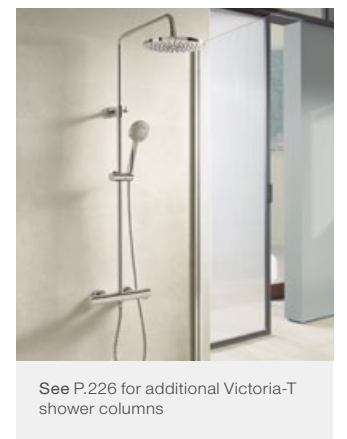

Wall-mounted thermostatic bath-shower mixer 5A121AC00 No kit	Wall-mounted thermostatic shower mixer 5A141AC00 No kit

Wall-mounted thermostatic bath-shower mixer 5A1E18C00 No kit Optional: D50010022 Easy fix Kit D50010009 Pillars	Wall-mounted thermostatic shower mixer 5A2E18C00 No kit Optional: D50010022 Easy fix Kit

Built-in thermostatic mixer 5A0643C00 2 outlets	Built-in thermostatic mixer 5A0743C00 1 outlet

Boxed shower kit   Includes thermostatic wall-mounted shower mixer 5D2F18C00 Hose, handset and riser rail Optional: D50010022 Easy fix Kit

Built-in thermostatic mixer 5A0C1AC00 2 outlets 525869403 RocaBox shower valve housing unit (Required)	Built-in thermostatic mixer 5A2C1AC00 1 outlet 525869403 RocaBox shower valve housing unit (Required)

Built-in thermostatic mixer 5A2K18C00 2 outlets	Built-in thermostatic mixer 5A2M18C00 1 outlet

Shower Box   057802C00 2 outlets with shower handset, showerhead wall fixing, shower hose connector and RocaBox