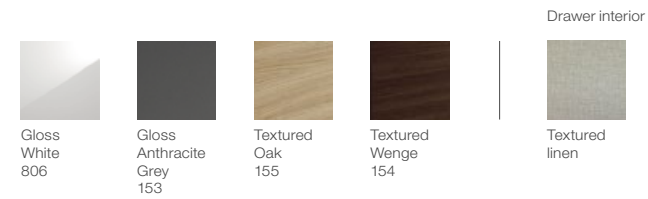

Substitute ... in the reference with the code for the chosen furniture finish: