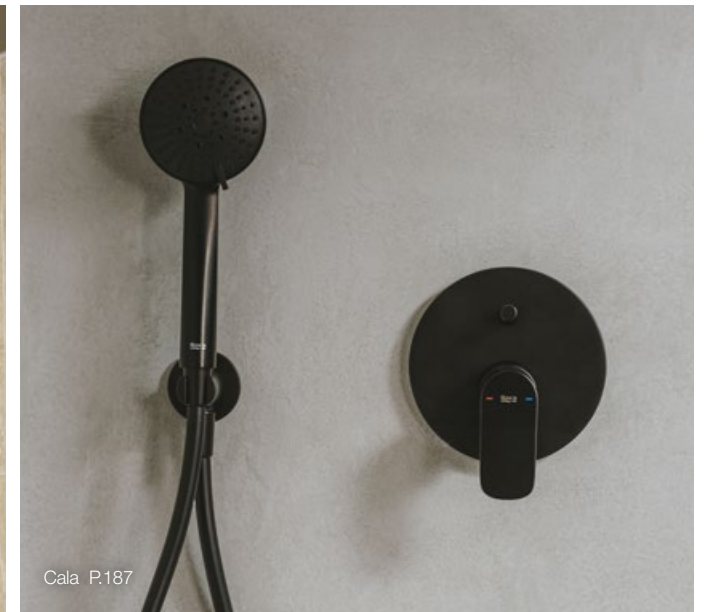

Taps and Showers

Roca taps and showers offer solutions for any space. Combining the latest in technology for greater water saving, style and comfort, providing an all new bathroom experience.

Discover more about Roca's Taps and Showers at www.uk.roca.com