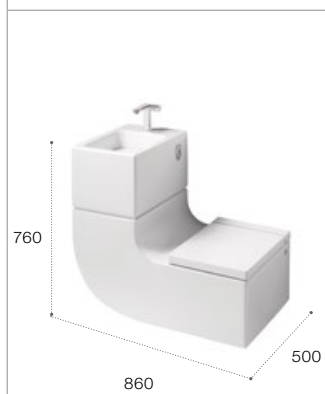

893020001 Basin and WC