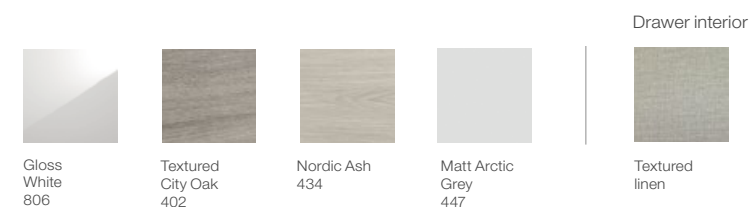

Substitute ... in the reference with the code for the chosen furniture finish:

Dimensions are in mm.  
Please note the furniture frame legs are sold individually to allow mixing and matching.