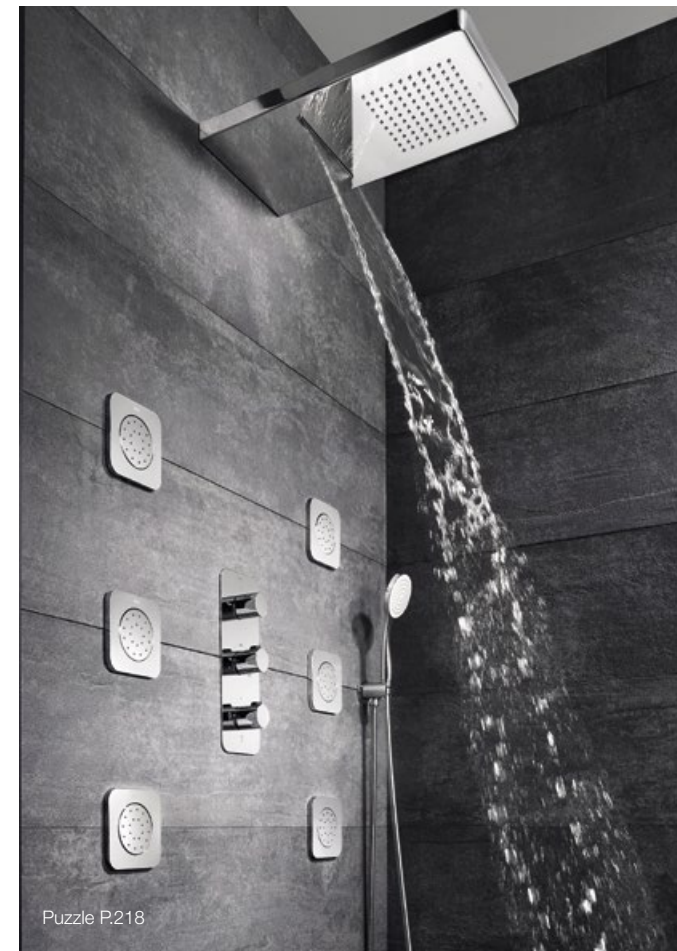

Dimensions are in mm.

\*Please note in order to achieve a preset water temperature, a thermostatic mixing valve is required to mix the hot and cold water supplies.

Cala built-in shower mixer P.187

Puzzle P.218