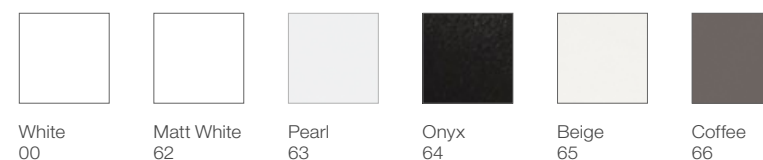

White 00   Matt White 62   Pearl 63   Onyx 64   Beige 65   Coffee 66

Dimensions are in mm.