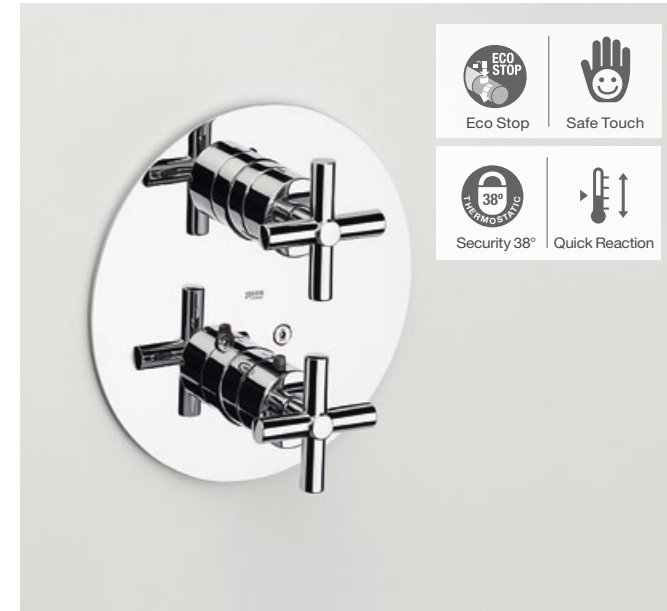

T-1000 Square

T-500

Loft-T

Victoria-T

Wall-mounted thermostatic bath-shower mixer 5A121AC00 No kit	Wall-mounted thermostatic shower mixer 5A141AC00 No kit

Wall-mounted thermostatic bath-shower mixer 5A1E18C00 No kit Optional: D50010022 Easy fix Kit D50010009 Pillars	Wall-mounted thermostatic shower mixer 5A2E18C00 No kit Optional: D50010022 Easy fix Kit

Built-in thermostatic mixer 5A0643C00 2 outlets	Built-in thermostatic mixer 5A0743C00 1 outlet

Boxed shower kit   Includes thermostatic wall-mounted shower mixer 5D2F18C00 Hose, handset and riser rail Optional: D50010022 Easy fix Kit

Built-in thermostatic mixer 5A0C1AC00 2 outlets 525869403 RocaBox shower valve housing unit (Required)	Built-in thermostatic mixer 5A2C1AC00 1 outlet 525869403 RocaBox shower valve housing unit (Required)

Built-in thermostatic mixer 5A2K18C00 2 outlets	Built-in thermostatic mixer 5A2M18C00 1 outlet

Shower Box   057802C00 2 outlets with shower handset, showerhead wall fixing, shower hose connector and RocaBox