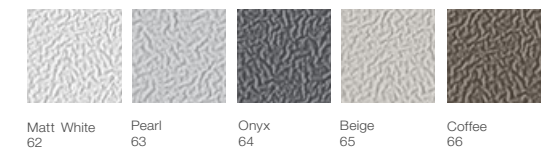

**Colour finishes**

Cratos is available in five exclusive colors: Matt white, Beige, Coffee, Pearl and Onyx.

Substitute... in the reference with the code for the chosen finish: