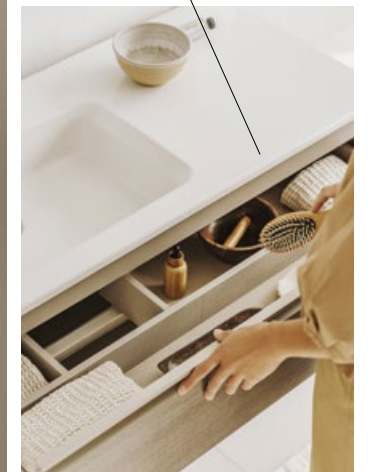

**Accessories for easy storage**

To make it even more practical, The Gap bathroom cabinet can be finished with accessories such as a side towel rail or convenient organising boxes that make storage in drawers easier.