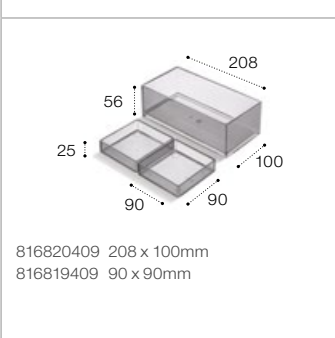

Dimensions are in mm.

*Please note an EU-UK adaptor is required for the space-spacing waste

Product Band **A**