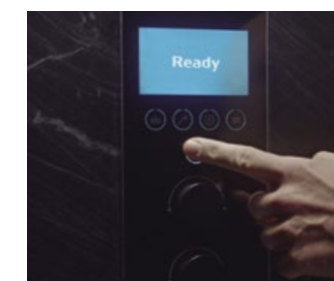

# Smart Shower

The digital Smart Shower combines striking design with powerful performance. The Smart Shower uses smart technology to personalise each showering experience.

Discover more about Roca's Smart shower at [www.uk.roca.com](http://www.uk.roca.com)

## Smart Shower

At the forefront of smart technology, Roca's Smart Shower enables you to control and customise every aspect of your shower through the control panel or through an app, to enhance your luxury showering experience.