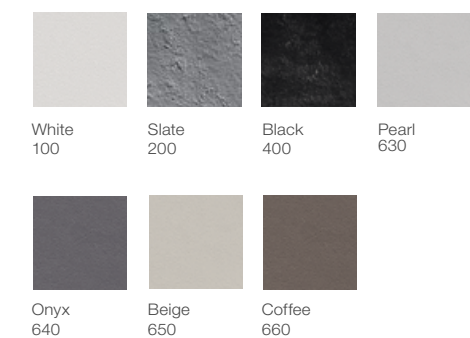

Colour finishes

Terran is available in seven exclusive colors: White, Beige, Pearl, Slate, Coffee, Onyx and Black

Substitute... in the reference with the code for the chosen finish: