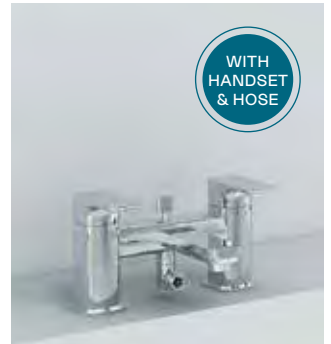

Bath shower mixer with kit

WITH HANDSET & HOSE

Bath shower mixer with kit

FLBSM £380.00