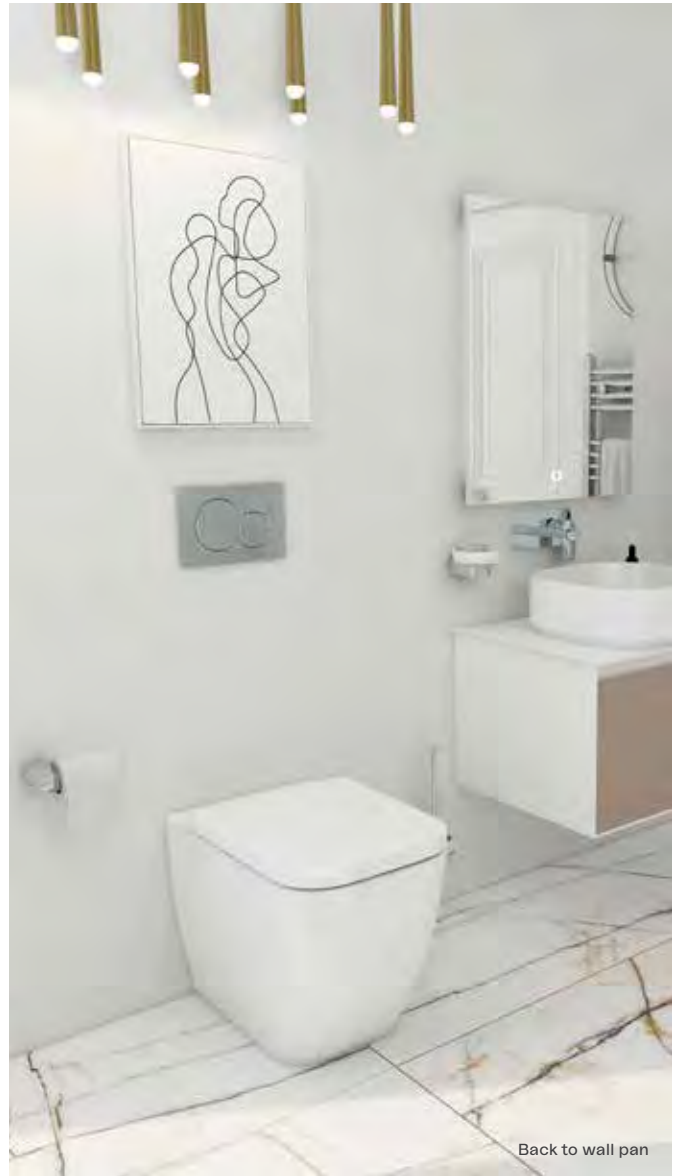

Sanitaryware - ESSENCE

Closed Back Close Coupled pan & cistern

Back to wall pan

Closed Back Close Coupled

Close coupled, closed back pan

C10100 **£400.00**

Close coupled cistern

T10100A **£150.00**