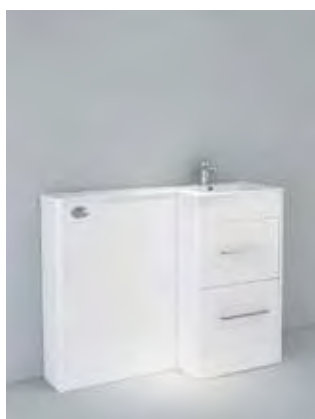

Right hand basin combination pack

Right hand basin combination pack

Right hand basin combination pack

Right hand basin combination pack

WC unit for right hand basin combination pack white gloss

SU600WCRHWG **£350.00**

L 210mm x W 600mm x H 850mm

Double drawer cabinet in white gloss

SU5039DDFCWG **£770.00**

L 390mm x W 500mm x H 850mm

1110mm right hand mineral stone basin extended

SU110RHBAS **£305.00**

L 395mm x W 1100mm x H 550mm

Total price: £1,425.00