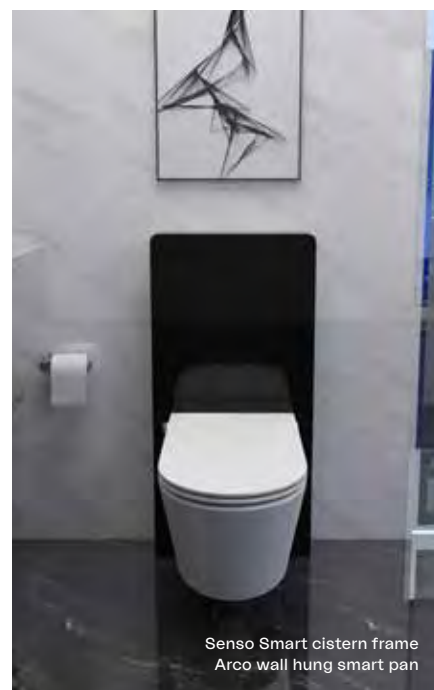

Touch Smart cistern frame
Essence wall hung smart pan

Senso Smart cistern frame
Arco wall hung smart pan

Arco wall hung smart pan

Essence wall hung smart pan

- Smart shower toilet
- Multi function spray options
- Operates by remote control or rotary manual control with smart technology
- Easy to remove seat when at 90 degree angle
- Full surface wash for maximum hygiene with each flush
- Rimless bowl for easy cleaning