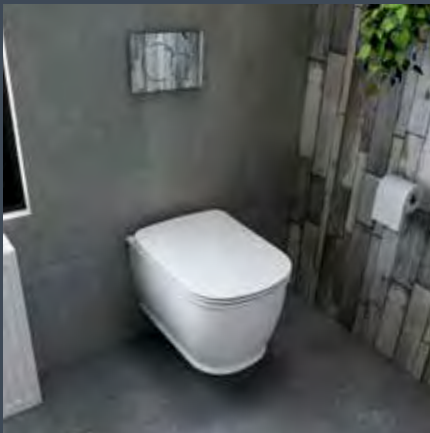

LIBERTY

With a high-end finish, soft rounded edges and beautiful lines, Liberty sanitaryware forms a harmonious bathroom.

Liberty furniture is the perfect blend of modern and classic.

Scan QR code to view the Virtual Liberty Showroom