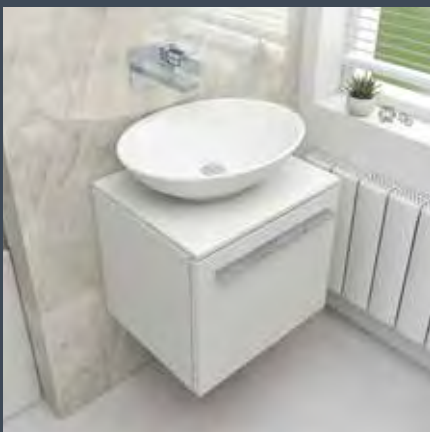

BLOQUE

Bold, modern and pleasing to the eye, Bloque's stunning lines will impress in any bathroom.

Create a unique bathroom with Bloque as your centrepiece.

Scan QR code to view the Virtual Bloque Showroom