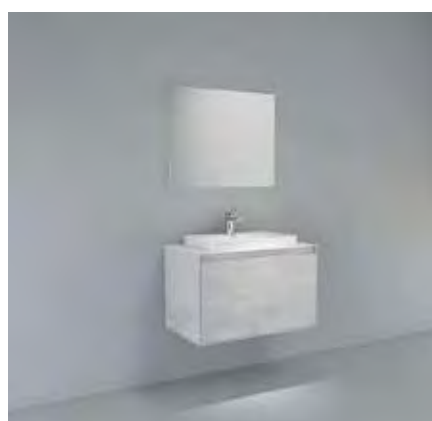

Single drawer cabinet

FZHF2781-800-B0026 **£645.00**

W 800mm x D 480mm x H 490mm

Arco Quartz 800 solid white worktop

FTY2781-800-480-11-S0001 **£305.00**

White Marble option available on page 29.

Total price: £950.00