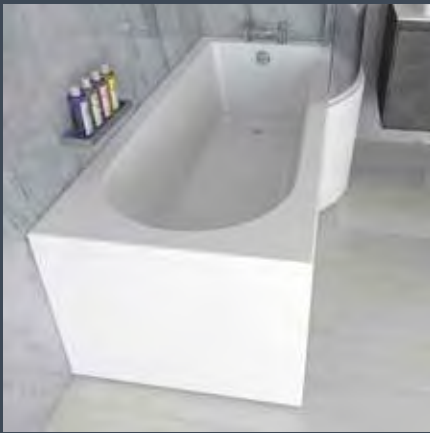

ARCO

Available in both standard Imex Cast or Premiercast reinforced versions. Where space is at a premium, you can still have the best of both worlds with an Arco shower bath.

Offering dedicated showering and bathing spaces within the bath area, Arco shower baths are available in a range of lengths and a choice of right and left hand configurations, providing the ultimate in bathroom versatility.