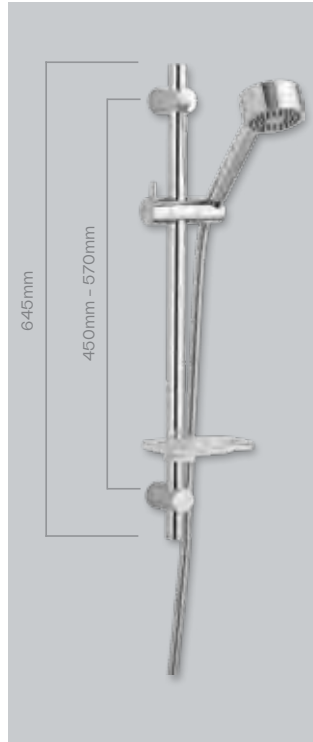

Slide rail kit

Xcite slide rail kit with single function handset and hose

KI460 £77.00