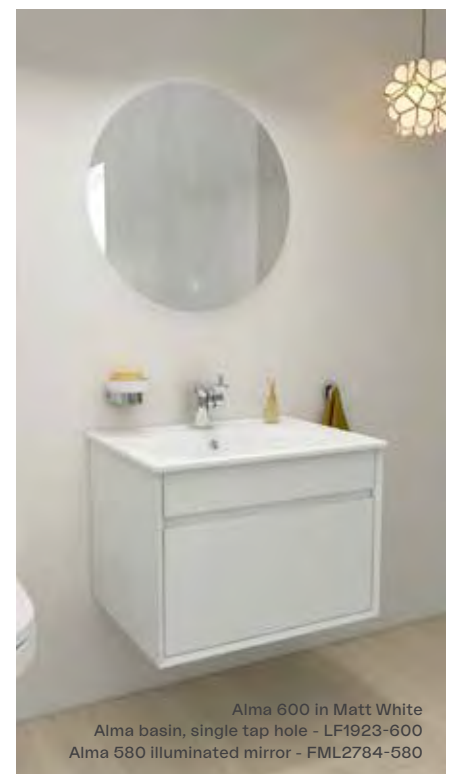

Alma basin single tap hole in white

LF1923-600

£210.00

L 600mm x W 460mm x H 15mm
Alternative worktop & bowl option on page 57.

Total price:

£750.00

Alma 600 in Matt White
Alma basin, single tap hole - LF1923-600
Alma 580 illuminated mirror - FML2784-580