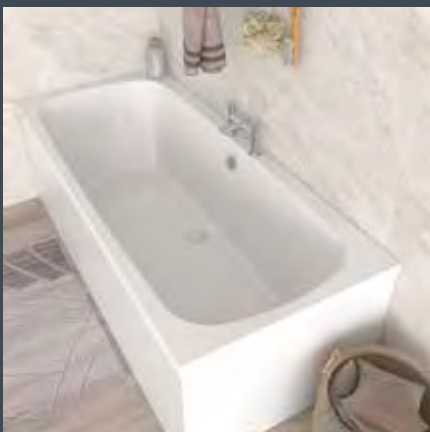

PLATTO

Available in both standard Imex Cast or Premiercast reinforced versions. With softly sculptured high sides, the Platto bath suits both modern and classic bathroom settings. Available in single and double ended.