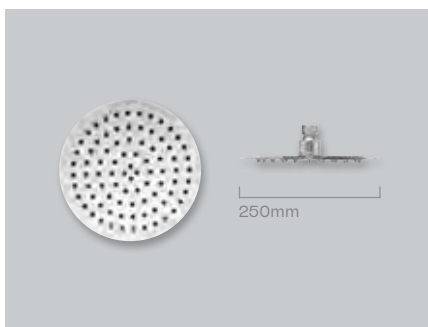

Slimline stainless steel polished round 250mm shower head

Slimline stainless steel polished round 250mm shower head

KI075A

£202.00