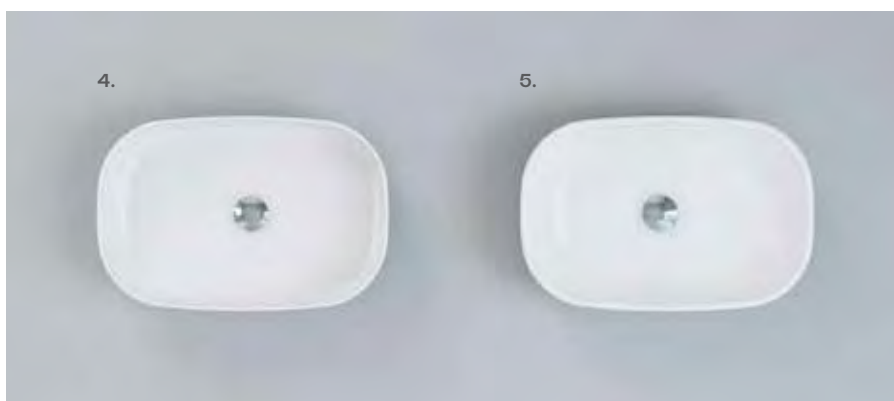

4. Grace slimline countertop basin

LW1814S **£170.00**

L 540mm x W 360mm x H 100mm

5. Grace countertop bowl

LW1814 **£170.00**

L 540mm x W 360mm x H 100mm

Countertop basins

6. Fyori 500mm countertop bowl