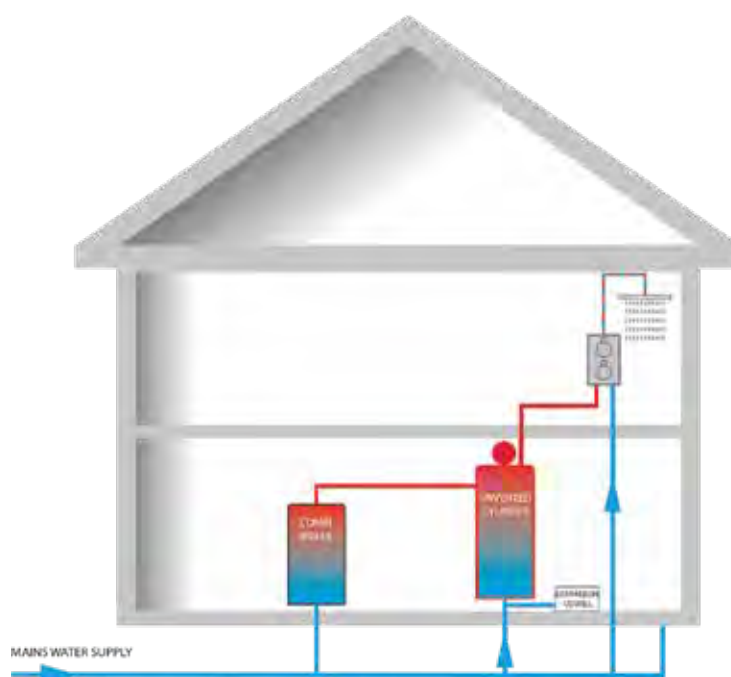

Imex PRESSURE RATING

LP
>0.2

MP
>0.5

HP
>1.0