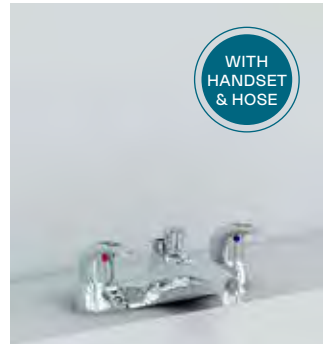

Bath shower mixer with kit
DVBSM £201.00