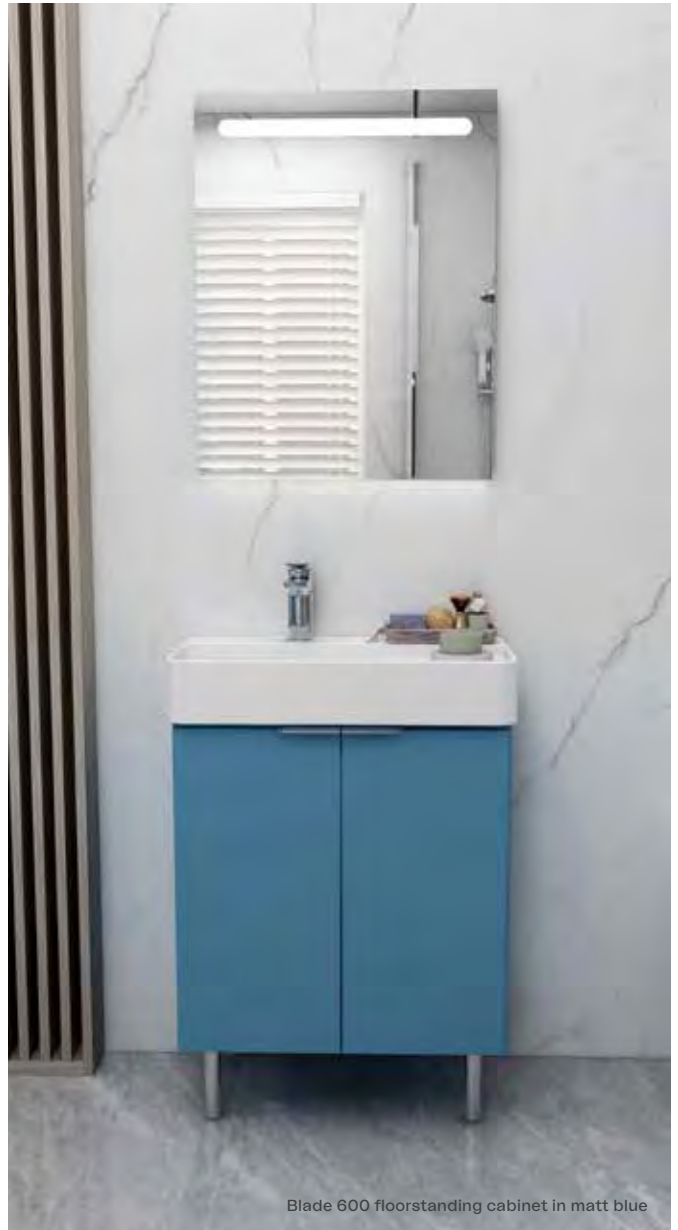

Total price: £660.00

Furniture - Blade 600 Floor standing

Blade 600 floorstanding cabinet in matt white

Blade 600 floorstanding cabinet in matt grey

Blade 600 floorstanding cabinet in matt blue

Blade 600 in Matt Blue