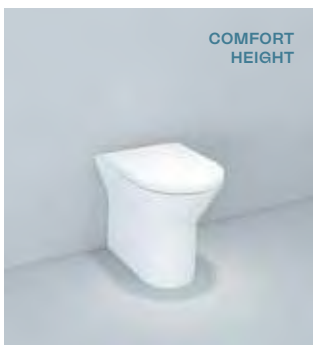

L 455mm x W 362mm x H 40mm
Alternative seats on page 33

Total price: £415.00

Back to wall pan

Comfort height back to wall pan

Wall hung pan

Toilet seat

Soft close, standard seat
 S10180SCQR **£50.00**
 L 455mm x W 362mm x H 40mm
 Fits: All Blade pans

Slim toilet seat

Soft close, quick release, slimline, Duraplus seat
 SL10180SCQR **£75.00**
 L 440mm x W 360mm x H 36mm
 Fits: All Blade pans

Back to wall

COMFORT HEIGHT

Rimless, comfort height, back to wall pan
 CB10180AR **£310.00**
 L 540mm x W 360mm x H 450mm