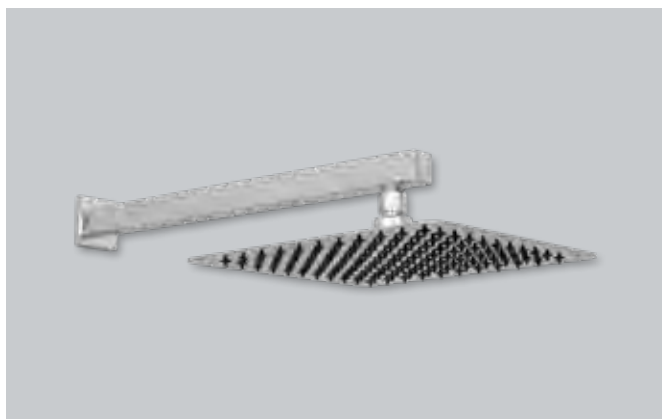

PKAB001

£89.00

PKBR002

Shower head & arm pack

200mm Stainless Steel square slimline showerhead and square brass shower arm

PKSS003

£189.00

Shower head & arm pack