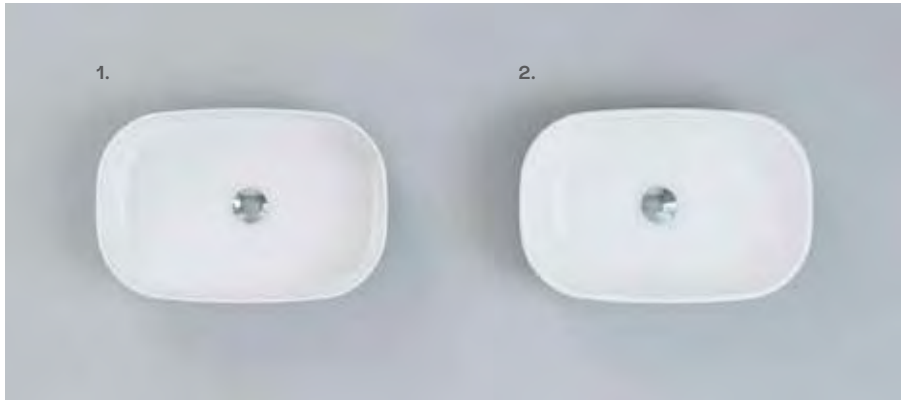

Grace basins

- **1. Grace slimline countertop basin**
  LW1814S **£170.00**
  L 540mm x W 360mm x H 100mm
- **2. Grace countertop bowl**
  LW1814 **£170.00**
  L 540mm x W 360mm x H 100mm