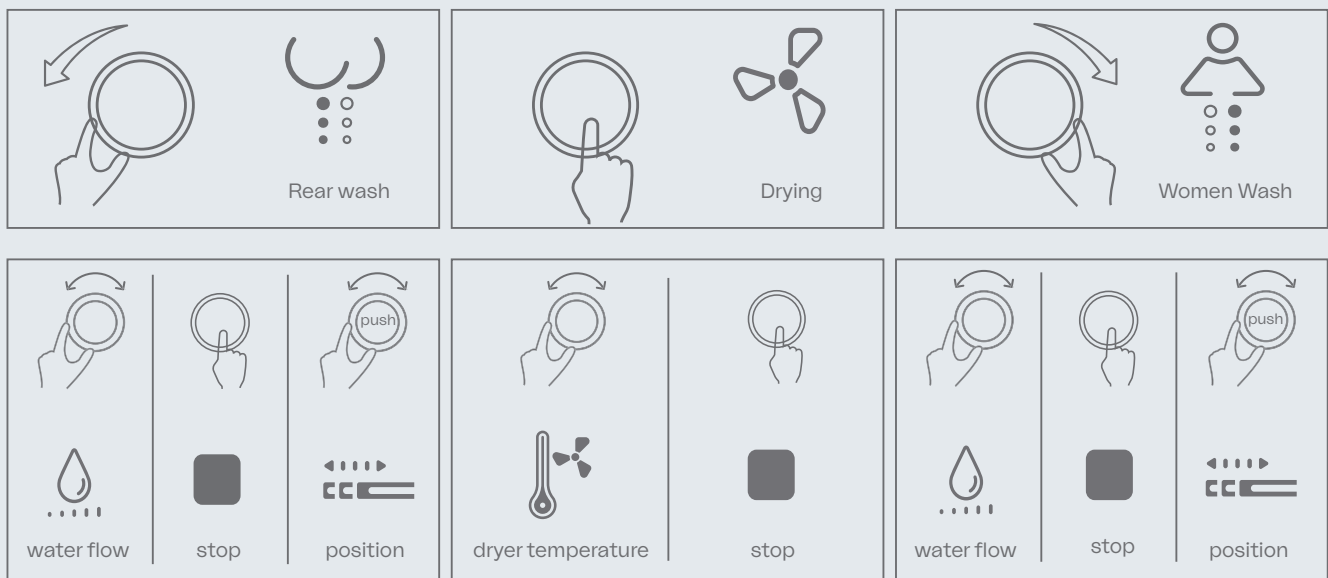

Details make the design

- Delicate feel, light, with comfortable operation
- Micromesh texture with intuitive touch
- Many features with one control