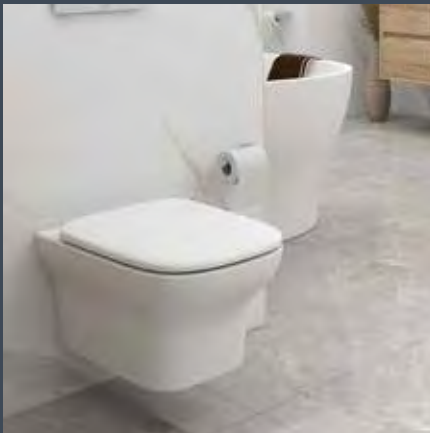

Scan QR code to view the Virtual Grace Showroom

Sanitaryware - GRACE

Open back, comfort height, close coupled pan & cistern

Open back, comfort height, close coupled pan & cistern

Wall hung pan

Open Back Close Coupled