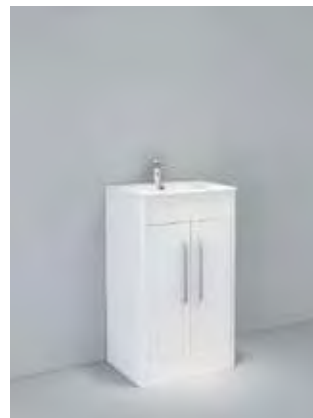

500 floor mounted cabinet

Double door cabinet in white gloss
SU5039TDFMCWG **£560.00**
L 390mm x W 500mm x H 850mm

Mineral stone basin, one tap hole, white
SU50X395BAS **£195.00**
L 510mm x W 395mm

Total price: £755.00