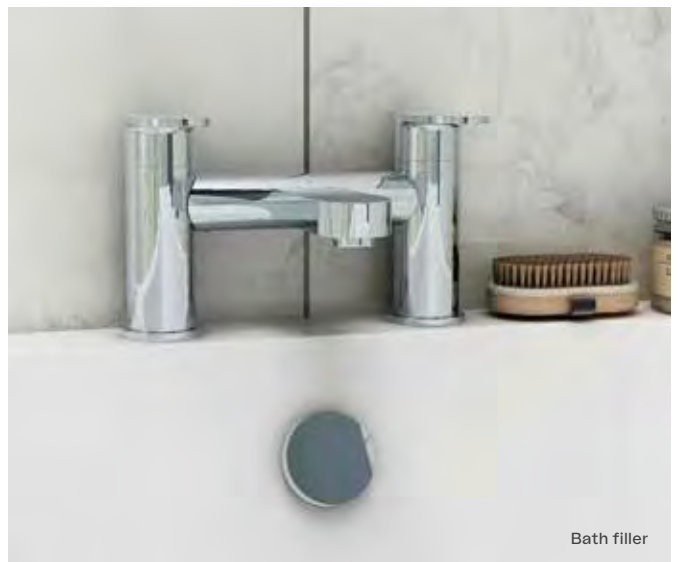

Bath filler

Brassware - ALMA

The modern geometric styling and smooth, ergonomic lines of Alma blend beautifully to make a style statement in the bathroom.

Whether a mixer tap, bath filler or bath shower mixer, Alma will inspire your bathroom scheme.