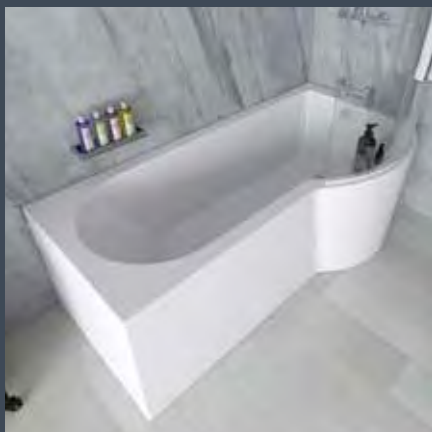

BATHS

Imex baths are the ultimate premium bath. Hand finished in the UK to the most exacting of standards; they are durable, strong and with a reassuring substantial weight, are perfect for all bathrooms.