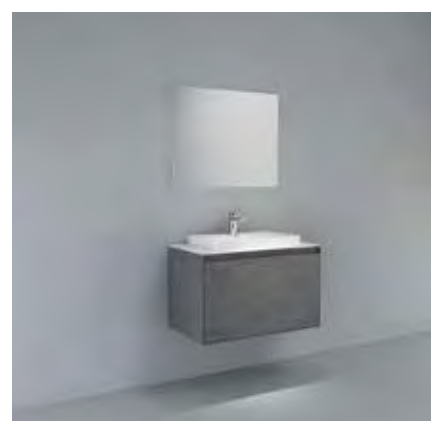

Arco 800 in Grey Marble

Single drawer cabinet

FZHF2781-800-B0004 **£645.00**

W 800mm x D 480mm x H 490mm

Arco Quartz 800 solid white worktop

FTY2781-800-480-11-S0001 **£305.00**

White Marble option available on page 29.

Total price: £950.00