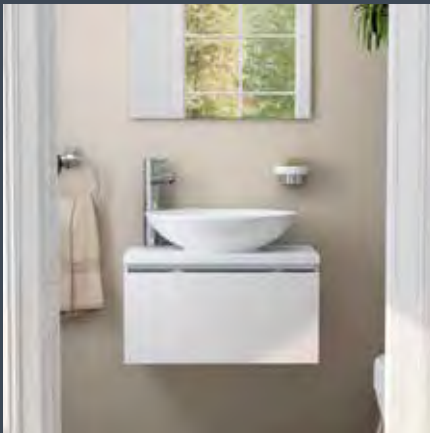

ECHO

The Echo range of furniture and storage solutions complement any family bathroom. Basin units and mirror cabinets ranging from 400mm to 800mm come in both floorstanding and wall mounted options.

Scan QR code to view the Virtual Echo Showroom