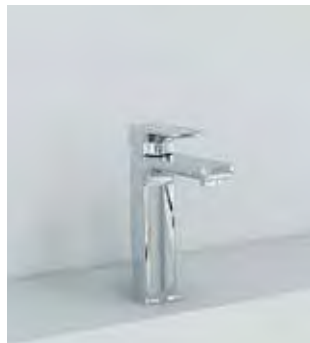

132mm basin mixer

152mm basin mixer

Medium basin mixer

Tall basin mixer

132mm single lever basin mixer with clicker waste

FLSBAS £159.00

152mm single lever basin mixer with clicker waste

FLBAS £185.00