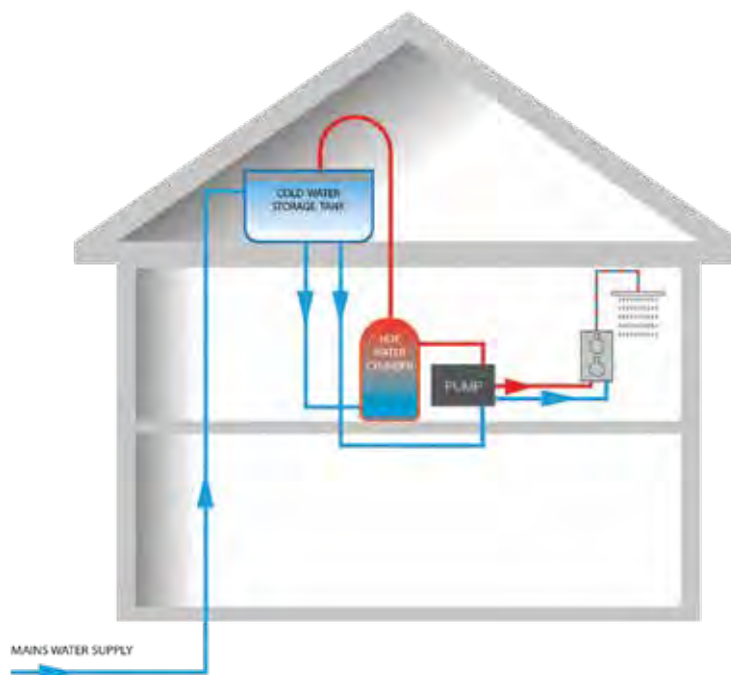

Imex pressure ratings as detailed throughout this brochure:

LP
>0.2

Suitable for LOW pressure water systems with a minimum pressure requirement of 0.2bar.

MP
>0.5

Suitable for MEDIUM pressure water systems with a minimum pressure requirement of 0.5bar.

HP
>1.0

Suitable for HIGH pressure water systems with a minimum pressure requirement of 1bar.

Pump Assisted

High Pressure

Positive Pump:

When a shower head is positioned below the cold-water storage tank, this is known as a 'Positive Head'. In this situation, a positive or standard booster pump can be used.

Negative Pump:

When the shower head is positioned above the cold-water storage tank, this is known as a 'Negative Head'. In this situation, a Universal or Negative head pump can be used.

Universal Pump:

A universal pump will work in both positive and negative situations.

Imex PRESSURE RATING

LP
>0.2

MP
>0.5

HP
>1.0