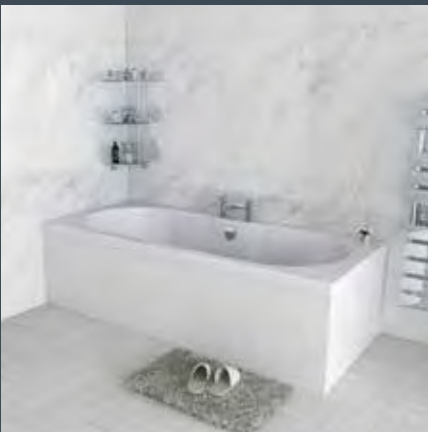

IMWSBS	£227.00
--------	----------------

WAVE

Available in both standard Imex Cast or Premiercast reinforced versions. Enjoy total luxury with a softly curved Wave bath. The ideal solution for your bathroom.