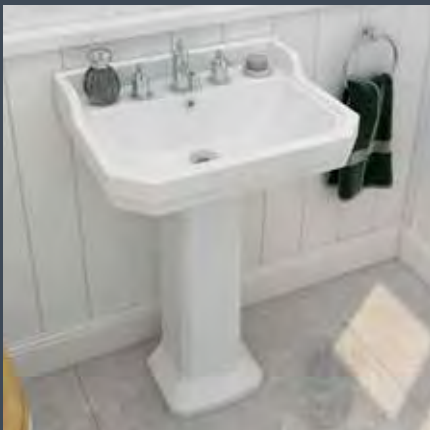

Scan QR code to view the Virtual Wyndham Showroom

Sanitaryware - WYNDHAM

High level pan & cistern

Wyndham 615mm pedestal basin
Wyndham full pedestal
Open back, close coupled pan & cistern

Back to wall pan