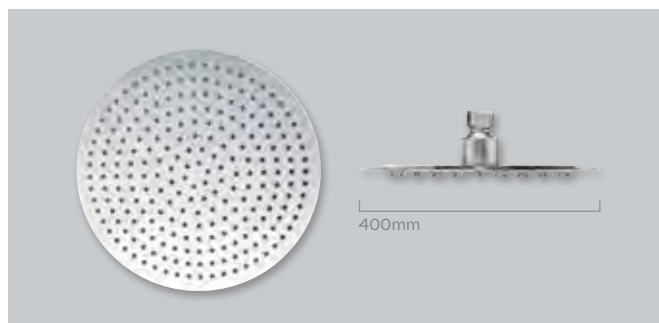

Slimline stainless steel polished round 400mm shower head

KI075D

£414.00