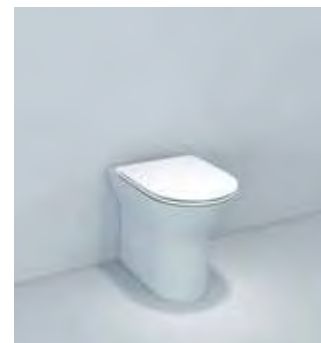

Slim toilet seat

Soft close, quick release, slimline, Duraplus seat
SL10180SCQR **£75.00**
L 440mm x W 360mm x H 36mm
Fits: All Blade pans