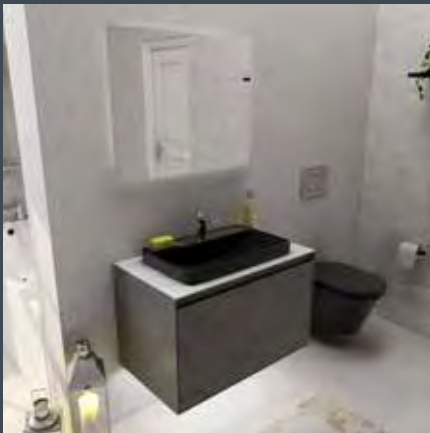

Sanitaryware - ARCO

Closed Back Close Coupled pan

Open Back Close Coupled pan

560mm back to wall pan

Closed Back Close Coupled

Open Back Close Coupled

Back to wall rimless

Back to wall