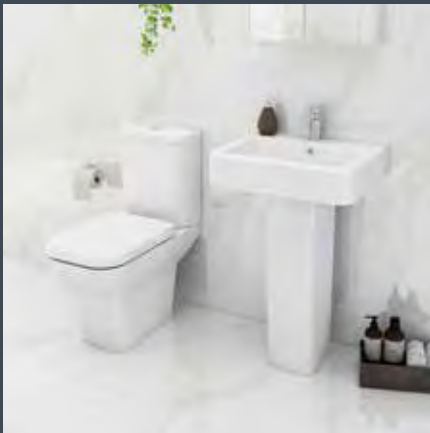

SUBURB

Offering gentle curving sides, simplicity in its shaping and compact styling, the Suburb collection offers options to suit any bathroom requirement.

Scan QR code to view the Virtual Suburb Showroom