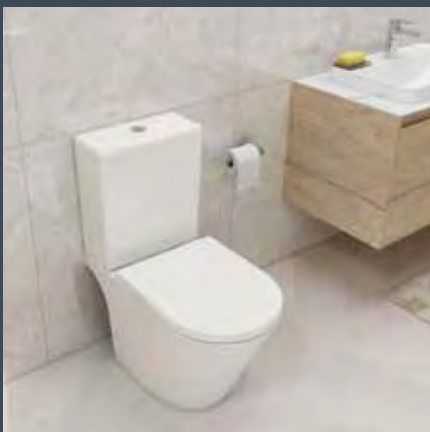

Sanitaryware - ARCO

Closed Back Close Coupled pan

Open Back Close Coupled pan

560mm back to wall pan

Closed Back Close Coupled

Open Back Close Coupled

Back to wall rimless

Back to wall