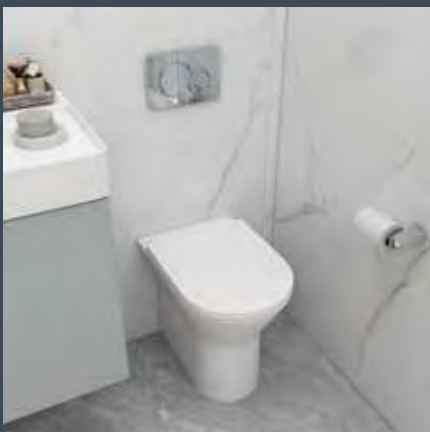

£520.00

W 1500mm x H 600mm

BLADE

Blade introduces fluent lines and skilful design, filling your bathroom space with vitality.

Beautiful matt furniture in versatile colours to accent any bathroom design.

Scan QR code to view the Virtual Blade Showroom

Sanitaryware - BLADE

Open Back Close Coupled

Closed Back Close Coupled

Open Back Close Coupled

Closed Back Close Coupled

Open Back Close Coupled

Rimless, comfort height, closed back, close coupled pan

C10180AR **£310.00**