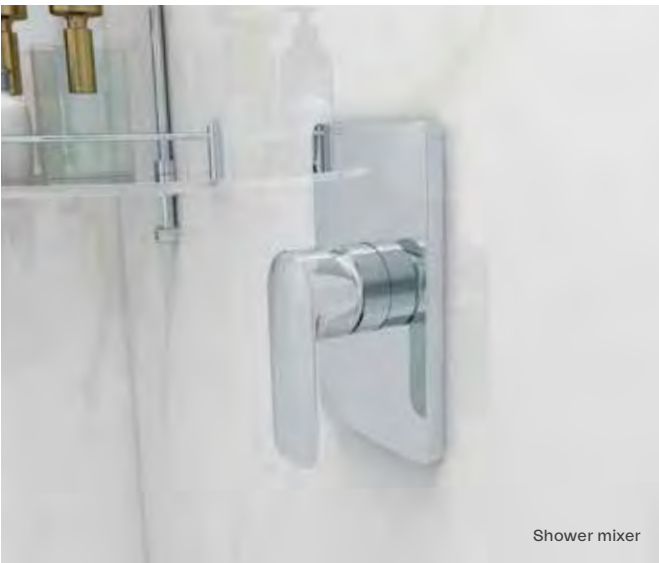

Bath filler

Bath filler

SUBF £261.00

Bath shower mixer

Bath shower mixer with hose handset and wall bracket

SUBSM £334.00

Shower mixer with diverter

Manual single lever shower mixer with diverter

SUSHVODIV £174.00

Shower mixer

Manual single lever shower mixer

SUSHVO £133.00

Floor mounted bath shower mixer

*Supplied with easy install floor bracket

Floor mounted bath shower mixer with hose handset and wall bracket supplied complete with easy install floor bracket

SUFSBSM £1,000.00