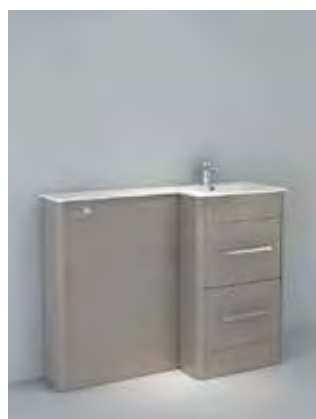

Double drawer cabinet in white gloss

SU5039DDFCWG **£770.00**

L 390mm x W 500mm x H 850mm

1110mm right hand mineral stone basin extended

SU110RHBAS **£305.00**

L 395mm x W 1100mm x H 550mm

Total price: £1,425.00