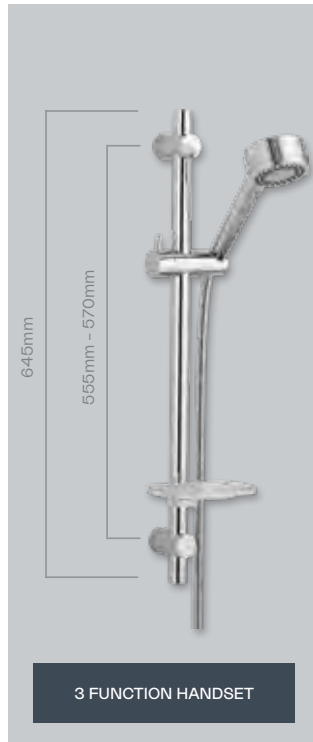

Slide rail kit

Xcite slide rail kit with three function handset and hose

KI450 £83.00