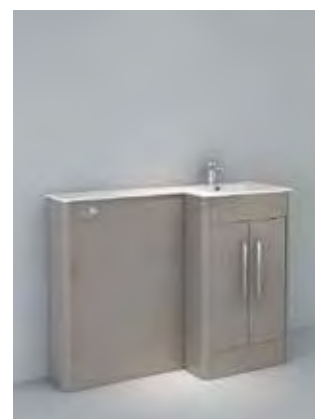

WC unit for right hand basin combination pack matt ash

SU600WCRHMA **£350.00**

L 210mm x W 600mm x H 850mm

Double door cabinet in matt ash

SU5039TDFMCMA **£560.00**

L 390mm x W 500mm x H 850mm

1110mm right hand mineral stone basin extended

SU110RHBAS **£305.00**

L 395mm x W 1100mm x H 550mm

Total price: £1,215.00