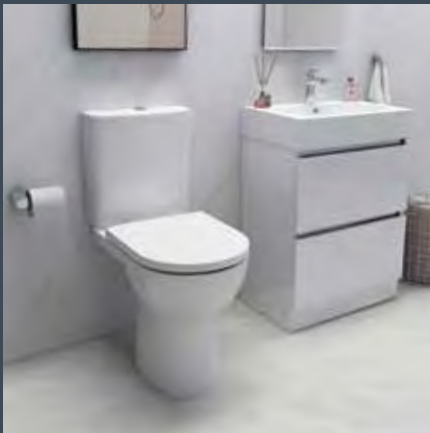

515mm pedestal basin

L10142C **£150.00**

Full pedestal

P10142 **£90.00**

L 310mm x W 515mm x H 890mm

Total price: £240.00

IVAN

Imex always believe in the expression of simplicity.

Ivan sanitaryware delivers a concise style for the minimalist bathroom.

Scan QR code to view the Virtual Ivan Showroom

Sanitaryware - IVAN

Open back, close coupled pan & cistern

Open back, close coupled pan & cistern