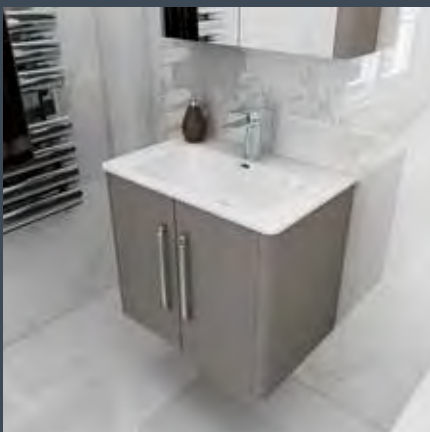

Sanitaryware - SUBURB

Open back, close coupled pan & rounded cistern
530mm two tap hole basin & full pedestal

Open Back Close Coupled

Close coupled pan

C1063C **£240.00**

Close coupled cistern

T1063C - square **£89.00**
L 620mm x W 370mm x H 800mm