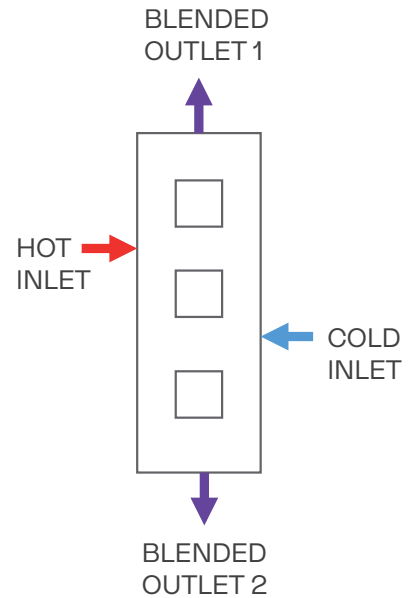

3 handle 2 outlet valve