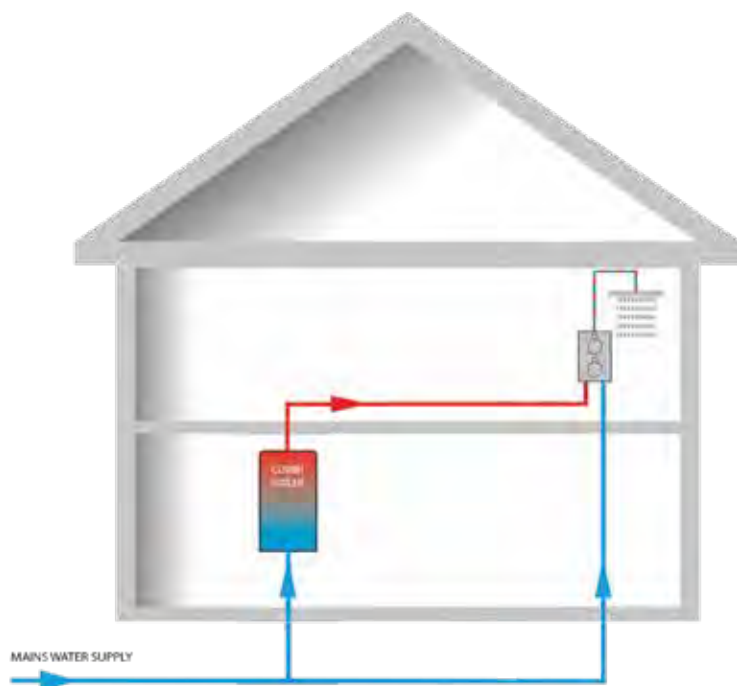

Combination Boiler

Medium - High Pressure

- Combination boiler fitted for hot water on demand
- No storage tanks in the property
- No shower pump installed

Pressure is dependent on the type of combi-boiler plus mains pressure.

Combi-boilers produce a certain Litre Per Minute, ensure to check boiler output.

Imex PRESSURE RATING

LP >0.2   **MP** >0.5   **HP** >1.0