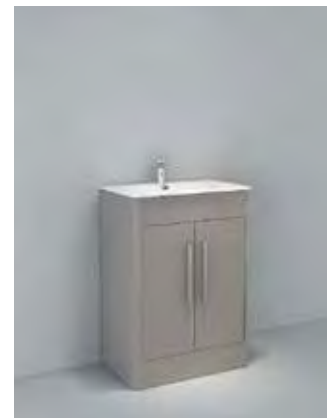

Double door cabinet in matt ash

SU60TDFMCMA **£650.00**

L 390mm x W 600mm x H 850mm

Mineral stone basin, one tap hole white

SU60X395BAS **£205.00**

L 610mm x W 395mm

Total price: £855.00