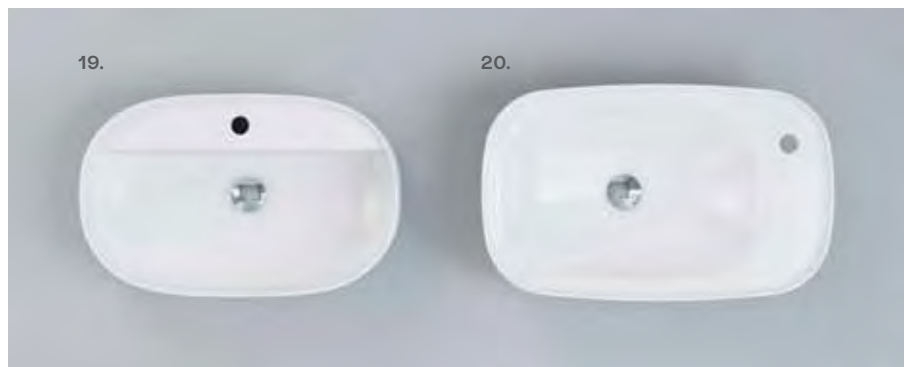

20. Liberty countertop basin

LW1826 **£215.00**

L 650mm x W 400mm x D 170mm
Can be used with all Liberty cabinets