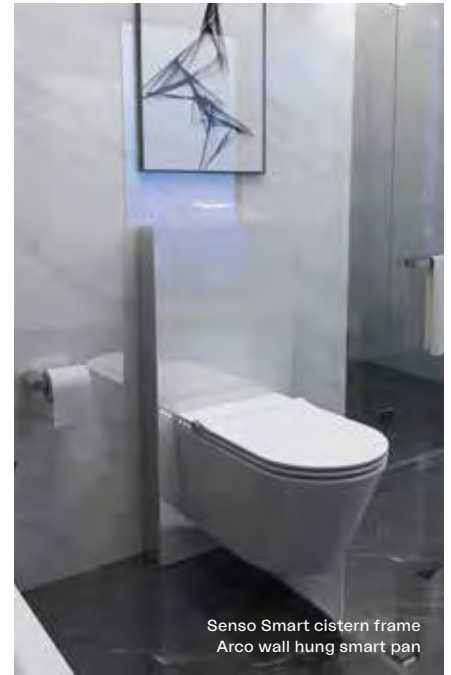

Frames & Cisterns - SENSO SMART

Hands free flushing

Simply wave your hand above the indicator to activate the flushing function for a practical and hygienic bathroom solution.

Senso Smart cistern frame
Arco wall hung smart pan

Senso Smart White glass sensor wave frame

Senso Smart Black glass sensor wave frame