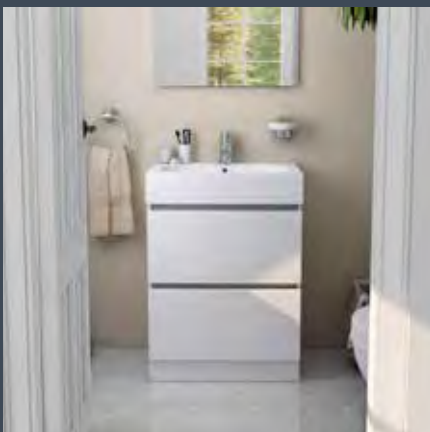

ECHO

The Echo range of furniture and storage solutions complement any family bathroom. Basin units and mirror cabinets ranging from 400mm to 800mm come in both floorstanding and wall mounted options.

Scan QR code to view the Virtual Echo Showroom