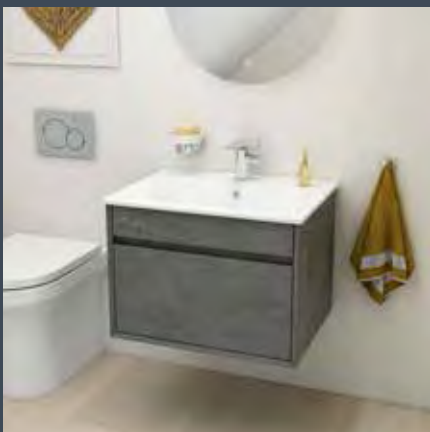

ALMA

Relax and enjoy the simple, clean, stylish lines of Alma.

Enhance the look of your Alma sanitaryware with stylish bathroom furniture.

Scan QR code to view the Virtual Alma Showroom