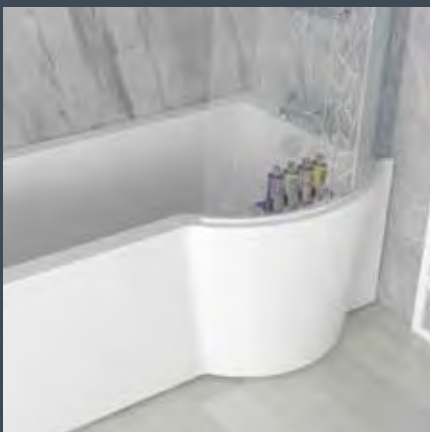

ARCO

Available in both standard Imex Cast or Premiercast reinforced versions. Where space is at a premium, you can still have the best of both worlds with an Arco shower bath.

Offering dedicated showering and bathing spaces within the bath area, Arco shower baths are available in a range of lengths and a choice of right and left hand configurations, providing the ultimate in bathroom versatility.