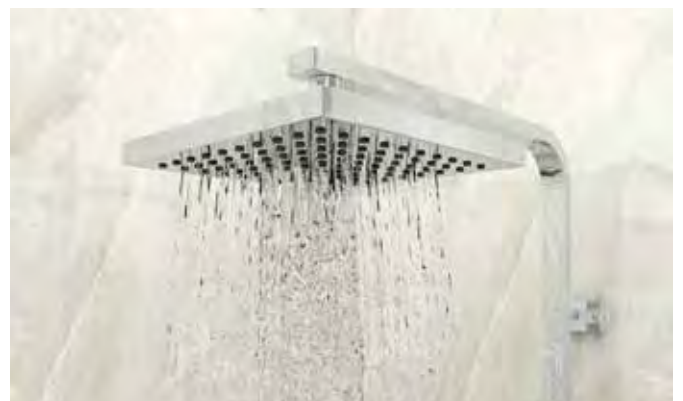

WRAS
APPROVED PRODUCT
VALVE ONLY

BQRRPDF

£370.00

- Inlet fitting centres - 150mm
- Inlet connections - 3/4" male threads
- Inlet fittings - 1/2" x 3/4" offset elbow connectors with 130-170mm centres
- 1/2" Male outlet connector

WRAS
APPROVED PRODUCT
VALVE ONLY

BQBVPK001

£263.00

- Inlet fitting centres - 150mm
- Inlet connections - 3/4" male threads
- Inlet fittings - 1/2" x 3/4" offset elbow connectors with 130-170mm centres
- 1/2" Male outlet connector

WRAS
APPROVED PRODUCT
VALVE ONLY

BQBVPK002

£387.00

- Inlet fitting centres - 150mm
- Inlet connections - 3/4" male threads
- Inlet fittings - 1/2" x 3/4" offset elbow connectors with 130-170mm centres
- 1/2" Male outlet connector