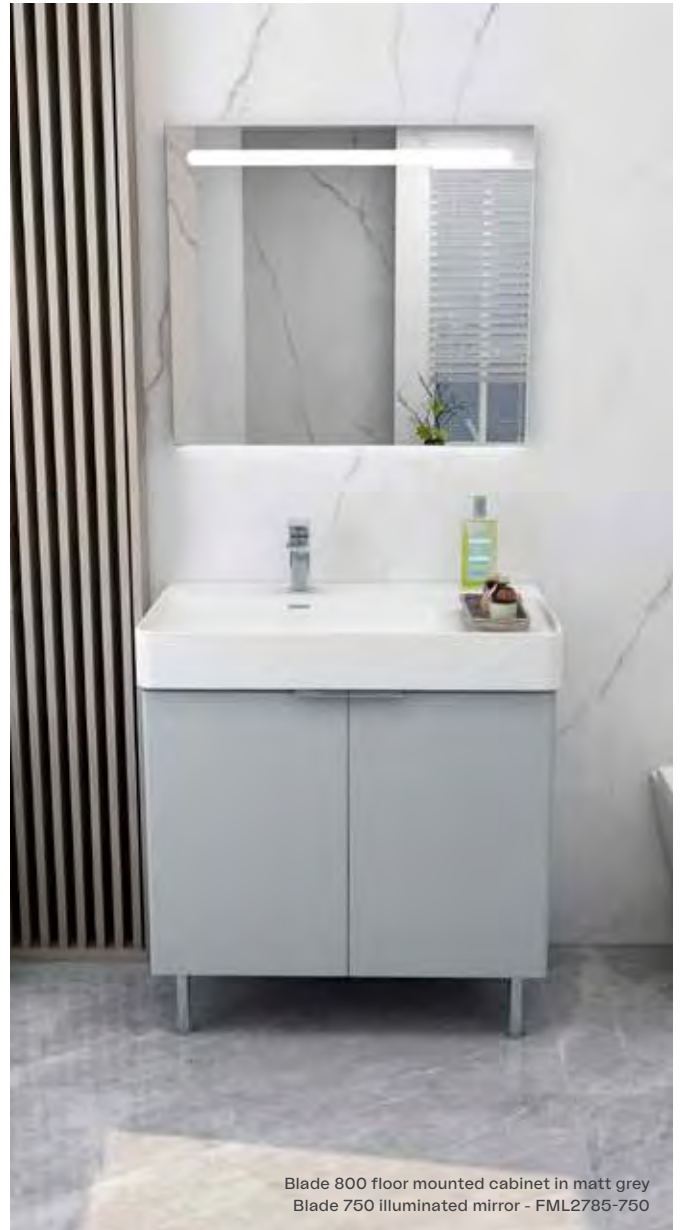

Blade basin one tap hole

LF1924-800 **£325.00**
L 800mm x W 460mm x H 110mm

Total price: £1,000.00

Blade 800 in Matt White

Wall mounted cabinet

FZHM2785-800-Q0002 **£675.00**
W 800mm x D 445mm x H 490mm

Blade basin one tap hole

LF1924-800 **£325.00**
L 800mm x W 460mm x H 110mm

Total price: £1,000.00

Furniture - Blade 800 Floor standing

Blade 800 floor mounted cabinet in matt blue

Blade 800 floor mounted cabinet in matt grey
Blade 750 illuminated mirror - FML2785-750