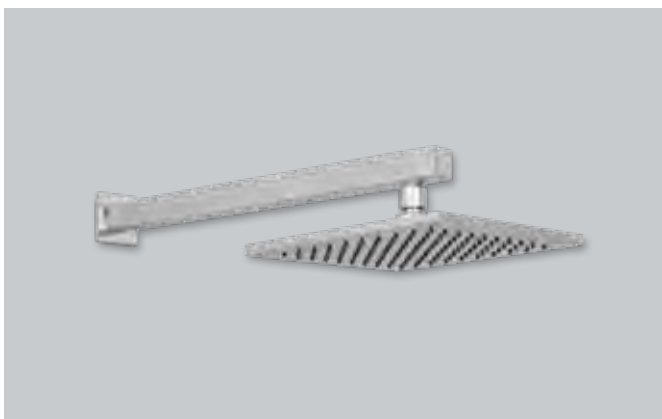

Shower head & arm pack

200mm Deluxe brass square showerhead and square brass shower arm

PKBR003

£254.00