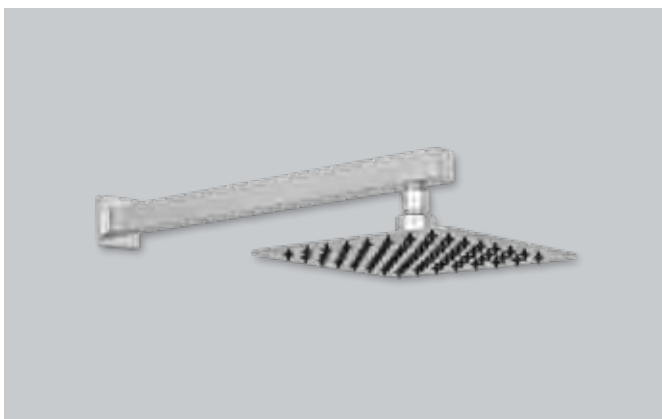

Shower head & arm pack

200mm Stainless Steel square slimline showerhead and square brass shower arm

PKSS003

£189.00