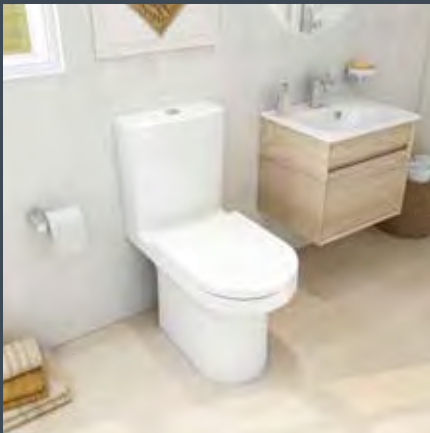

ALMA

Relax and enjoy the simple, clean, stylish lines of Alma.

Enhance the look of your Alma sanitaryware with stylish bathroom furniture.

Scan QR code to view the Virtual Alma Showroom