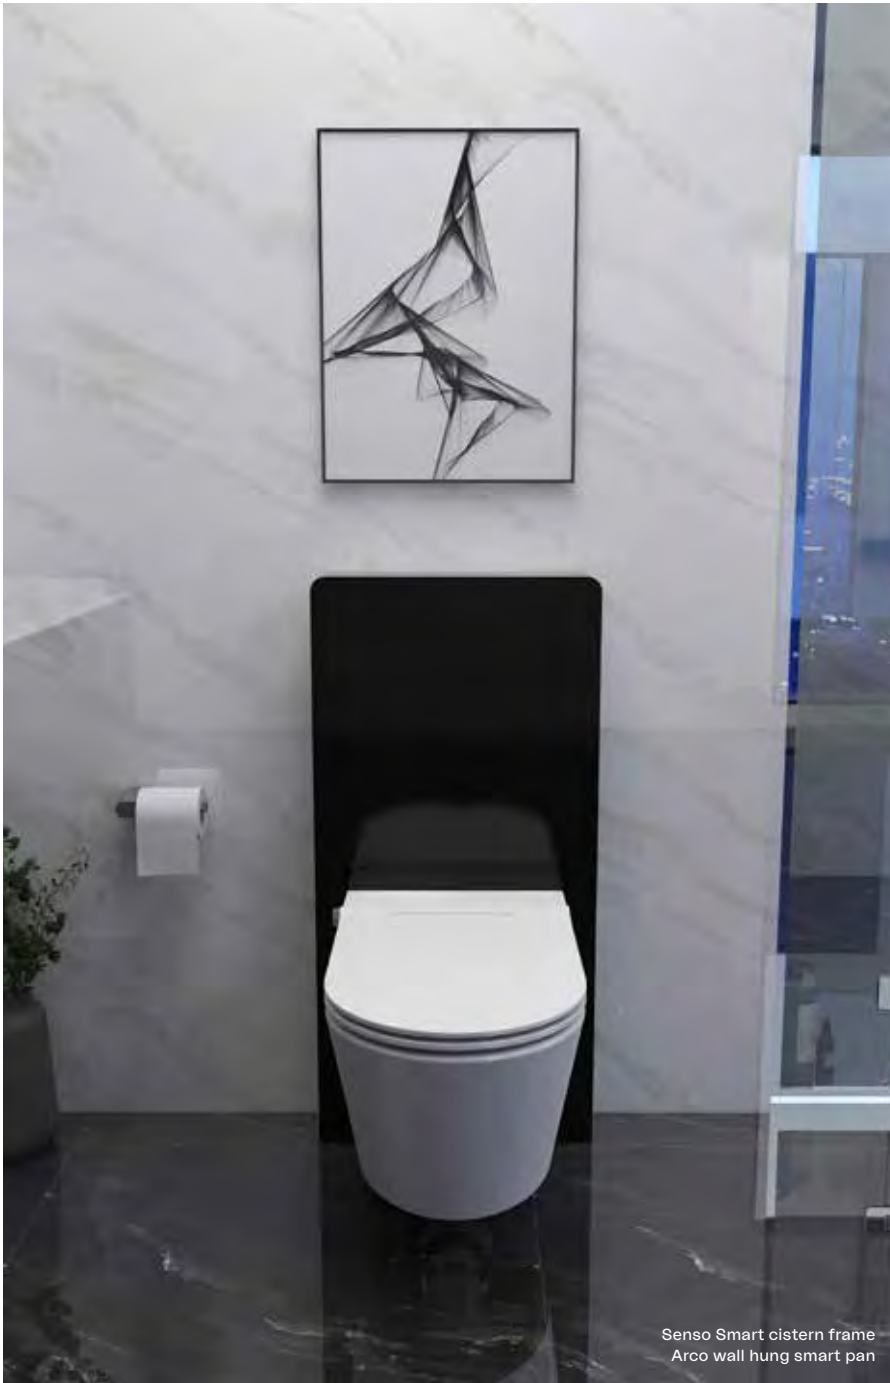

Frames & Cisterns - SENSO SMART

Hands free flushing

Simply wave your hand above the indicator to activate the flushing function for a practical and hygienic bathroom solution.

Senso Smart cistern frame
Arco wall hung smart pan

Senso Smart White glass sensor wave frame

Senso Smart Black glass sensor wave frame