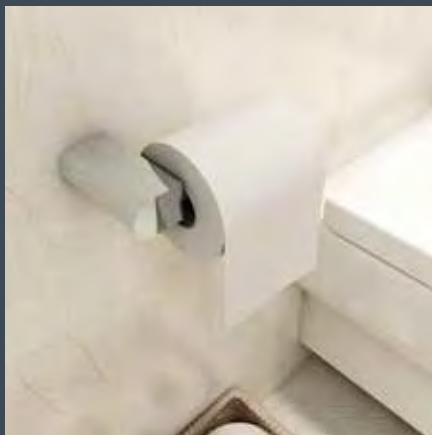

Accessories - BLOQUE

Bloque accessories deliver that finishing touch to any bathroom environment and offer a useful and practical array of solutions.

Glass shelf - BQGS

Soap dish - BQSD
Robe hook - BQRH

Soap dish