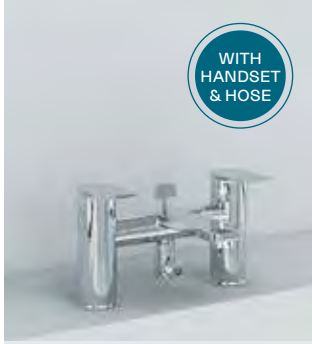

Bath shower mixer

Bath shower mixer with hose handset and wall bracket

SUBSM £334.00