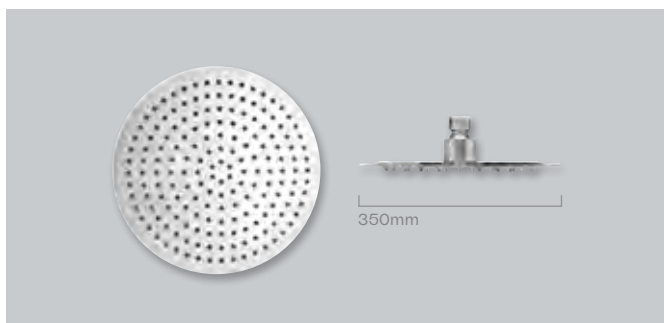

Slimline stainless steel polished round 350mm shower head

KI075C

£341.00