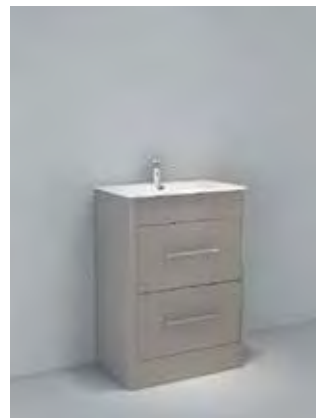

Double drawer cabinet in matt ash

SU60DDFMCMA **£810.00**

L 390mm x W 600mm x H 850mm

Mineral stone basin, one tap hole white

SU60X395BAS **£205.00**

L 610mm x W 395mm

Total price: £1,015.00