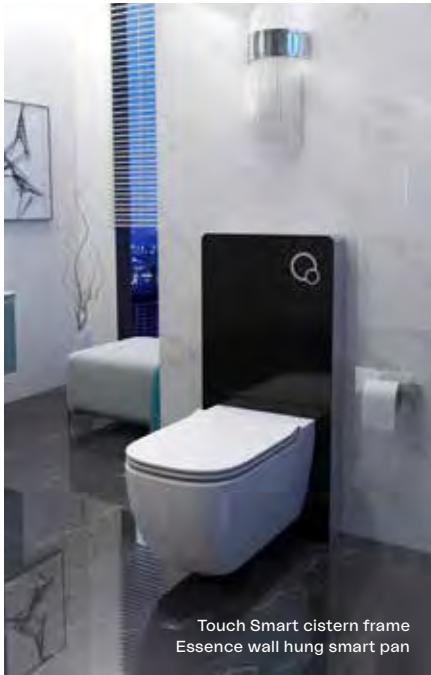

£115.00

W 354mm x H 320mm

Super slim concealed insulated cistern with chrome front mounted dual flush plate

CC100F

£190.00

W 496mm x H 450mm

Frames & Cisterns - TOUCH SMART

Touch Smart cistern frame
Essence wall hung smart pan

Touch Smart cistern frame
Essence wall hung smart pan

Button

Delicately designed buttons with two different sizes, which perfectly match with the glass cistern panel. Looks beautiful and is very practical.