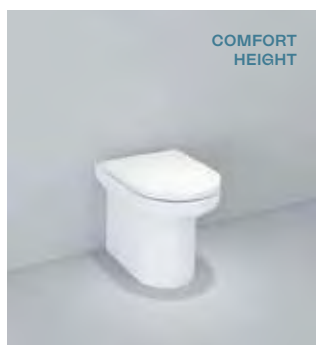

Back to wall pan

Wall hung pan and bidet

Open Back Close Coupled

Back to wall

Wall Hung

Wall Hung Bidet

COMFORT HEIGHT

Rimless, comfort height, open back, close coupled pan

C10156R **£270.00**

Close coupled cistern

T10156 **£100.00**

L 650mm x W 360mm x H 830mm

Duraplus, quick release, soft close seat and cover

S1088SCQR **£95.00**

L 435mm x W 358mm x H 30mm
Alternative seats on page 43

Total price: £465.00

COMFORT HEIGHT

Rimless, comfort height, back to wall pan

CB10156R **£300.00**

L 520mm x W 360mm x H 420mm

Duraplus, quick release, soft close seat and cover

S1088SCQR **£95.00**

L 435mm x W 358mm x H 30mm
Alternative seats on page 43