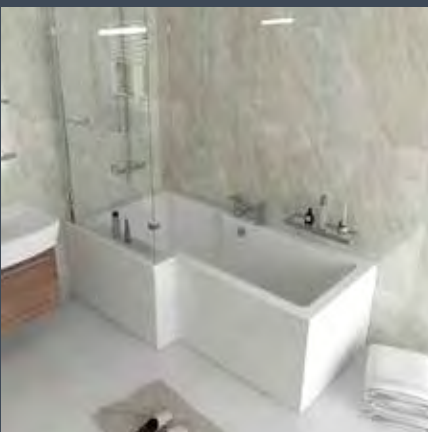

700mm IMC700EP
750mm IMC750EP
800mm IMC800EP

Shower
Screens

Quadro IMQSBSH

Ronda/Arco IMRSBS

Bloque IMBSBS

Wave IMWSBS

QUADRO

Available in both standard Imex Cast or Premiercast reinforced versions. Quadro has a range of sizes and styles including single, double ended and shower baths. You will find a stylish bath to suit any requirement for the perfect family friendly environment.