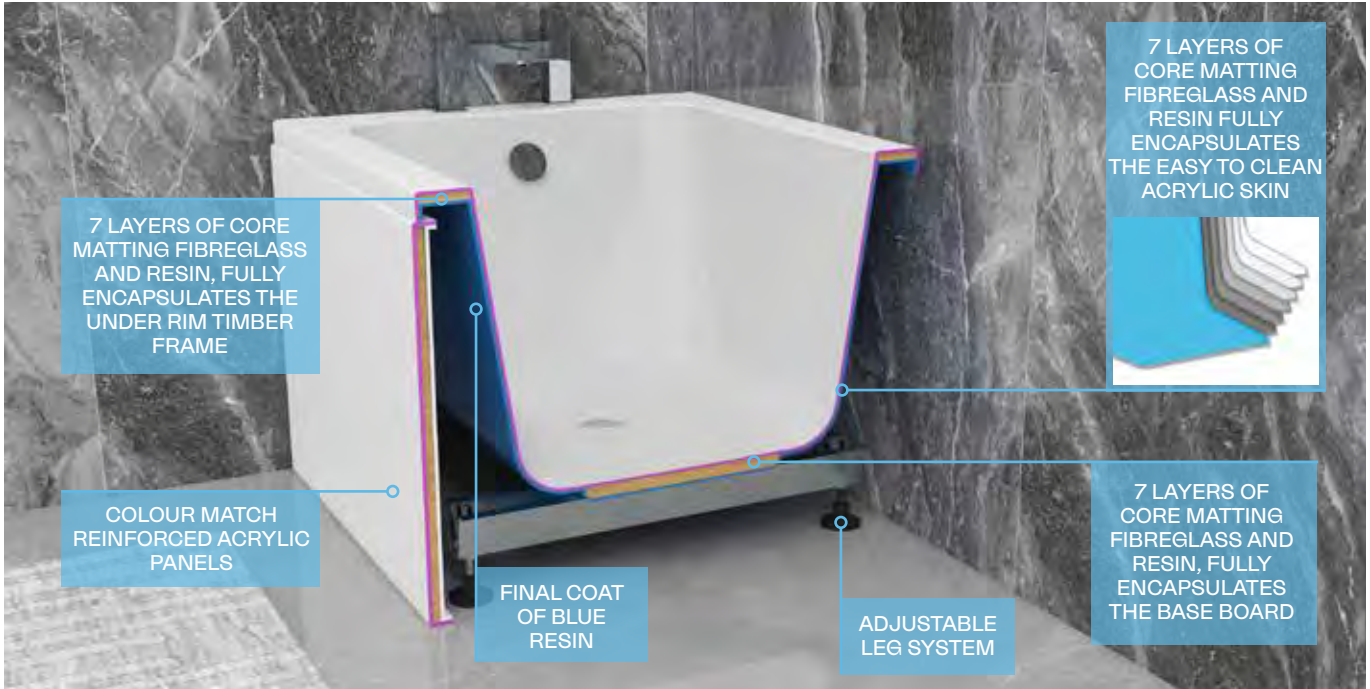

Premiercast

The Ultimate Premium reinforced acrylic bath

All Imex Premiercast baths are constructed by hand, we first form the bath from high quality 5mm acrylic, then add a full timber supporting frame to both the base of the bath and the underside of the rim. This creates a strong base to then apply by hand, 7 layers of fibreglass core matting. Between each layer we apply a resin bonding adhesive which, when dry creates a super strong encapsulated bonded core. Finally the bath is coated with a mix of resin and blue paint, which provides a smooth and superstrength final bonded surface.