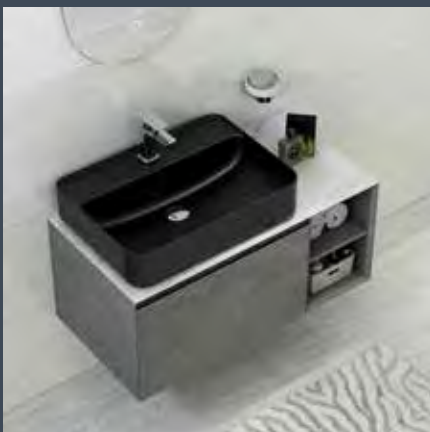

Scan QR code to view the Virtual Ravine Showroom

Sanitaryware - RAVINE

Open back pan and close coupled cistern
 Ravine 1500 in Natural Stone
 Quartz 1500 Solid White worktop
 Ravine bowl with one tap hole white - LW1823