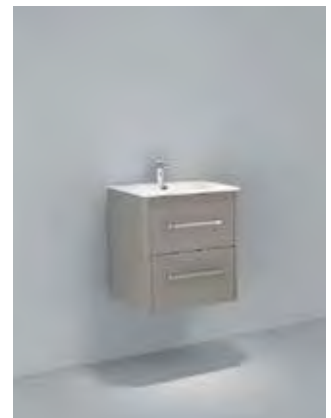

500 wall mounted cabinet

Double drawer cabinet in matt ash

SU5039DDWMCMA **£630.00**

L 390mm x W 500mm x H 520mm

Mineral stone basin, one tap hole, white

SU50X395BAS **£195.00**

L 510mm x W 395mm

Total price: £825.00