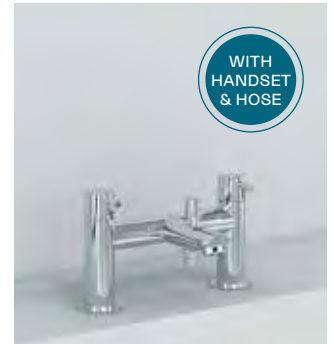

IVBF £150.00

Bath shower mixer with kit

WITH HANDSET & HOSE

Bath shower mixer with kit

IVBSM £180.00