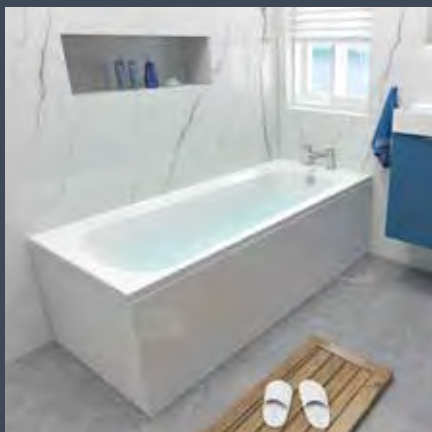

RONDA

Available in both standard Imex Cast or Premiercast reinforced versions. Ronda has a range of sizes and styles including single, double ended and shower baths. A stylish design that will be the centre piece of any modern bathroom.