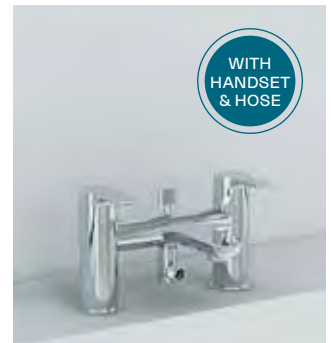

WITH HANDSET & HOSE

Bath shower mixer with kit

ERBSM £347.00