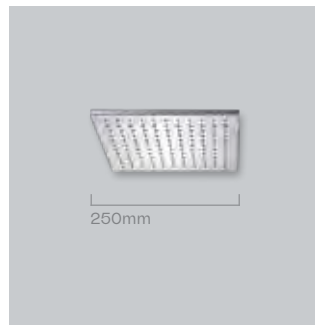

K1071C £575.00

Deluxe square 200mm shower head

Deluxe square 200mm shower head

K1073 £189.00

Deluxe square 250mm shower head

Deluxe square 250mm shower head

K1073A £265.00

Deluxe square 300mm shower head