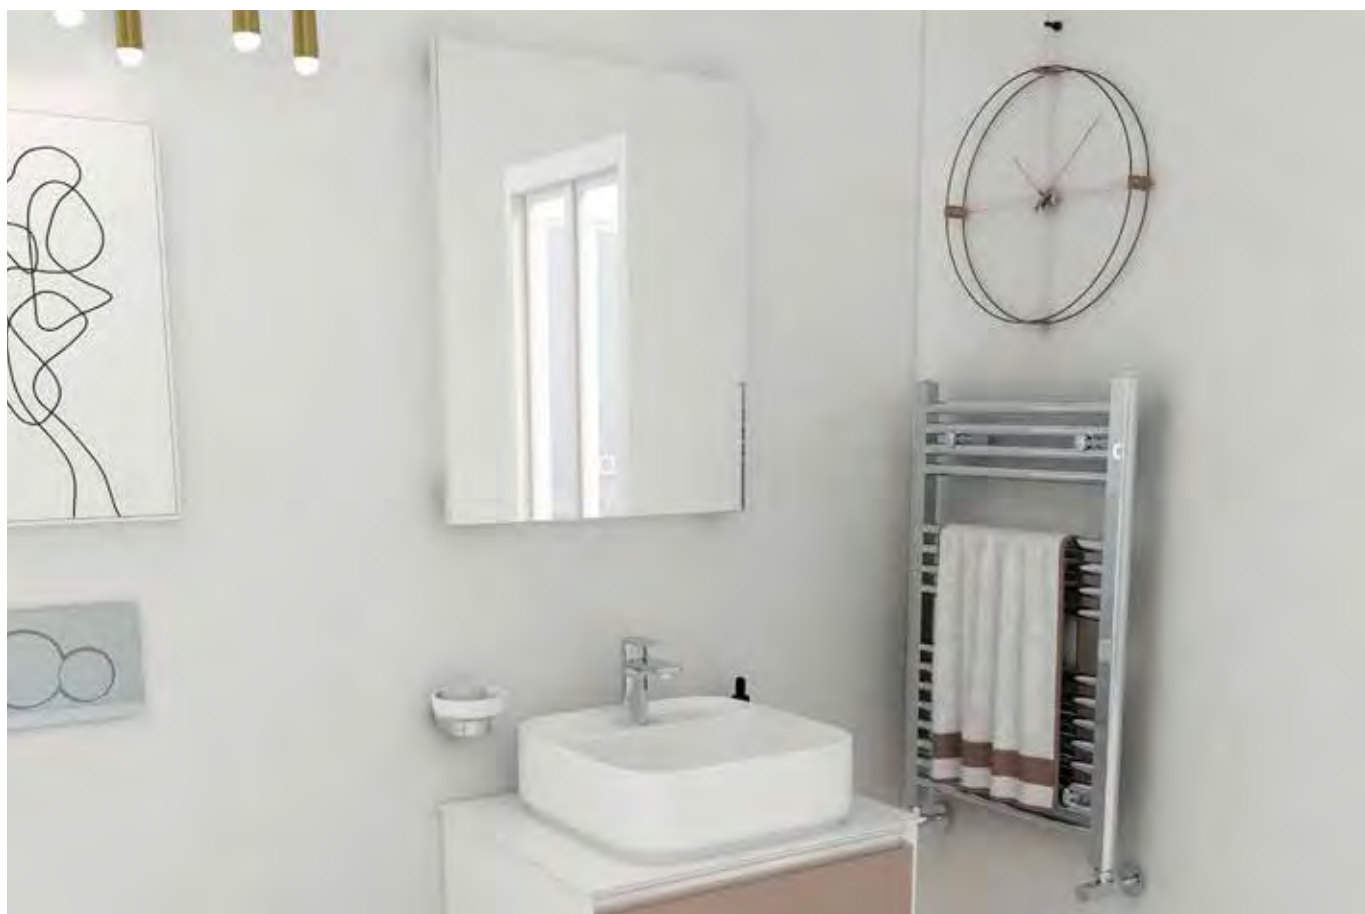

Essence illuminated mirror

Illuminated mirror with demister

FML2773-550 **£265.00**

W 550mm x H 700mm

Essence illuminated mirror

Illuminated mirror with demister

FML2773-750 **£295.00**

W 750mm x H 600mm