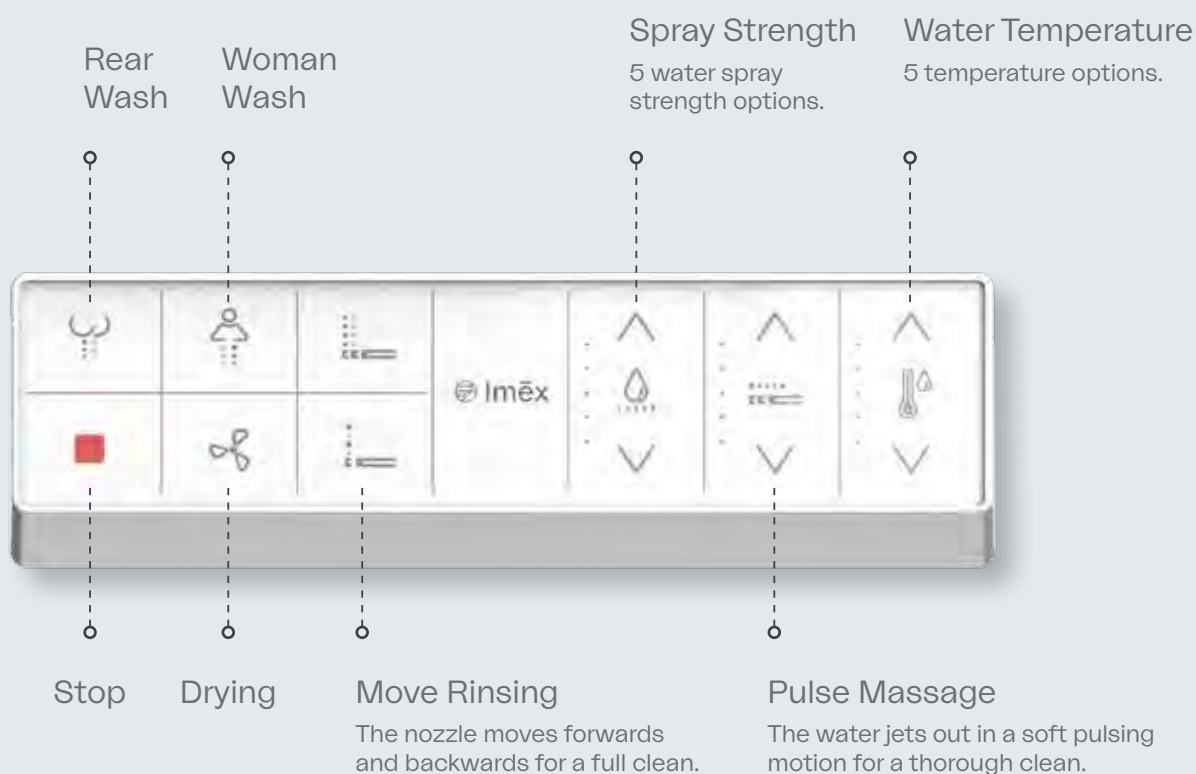

Details make the design

- Delicate feel, light, with comfortable operation
- Micromesh texture with intuitive touch
- Many features with one control

Remote control

Simple and clean design, functional operation at a glance; tilted design, ergonomics, make the controller more comfortable to use and understand.