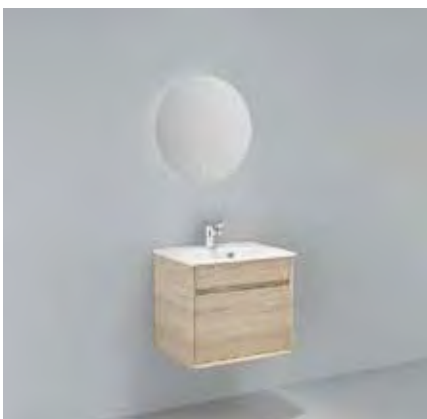

Alma 500 in Natural Oak

Single drawer cabinet

FZHF2784-500-B0001

£435.00

W 500mm x D 395mm x H 450mm

Alma basin single tap hole in white

LF1923-500

£200.00

L 500mm x W 400mm x H 15mm

Total price:

£635.00