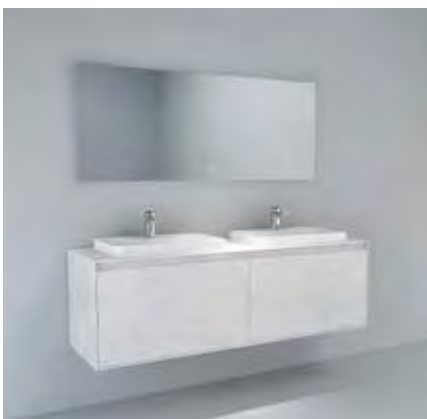

Mirror featured: FML2781-1500
Alternative mirrors from page 148.

Brassware featured: Suburb
Alternative brassware from page 264.

Scan QR code to view the
Virtual Arco Showroom

Arco 1600 in Natural Stone

Twin single drawer cabinet