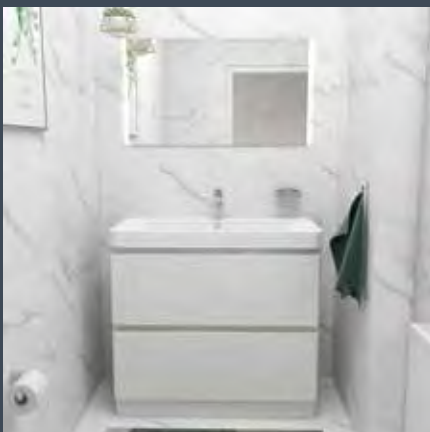

FLITE

Flite is both a superb solution in a family bathroom, en-suite or cloakroom. Flite also has a wide range of matching furniture in beautiful gloss white to complete your bathroom suite with style.

Scan QR code to view the Virtual Flite Showroom