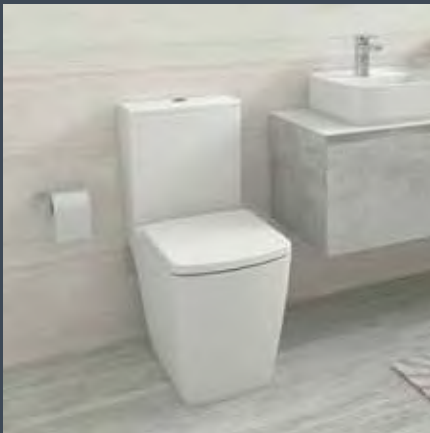

RAVINE

Minimalist lines for a modern, aesthetic trend.

Ravine furniture offers large storage capacity with soft closing drawers. Available in three colours and two styles of worktop.

Scan QR code to view the Virtual Ravine Showroom