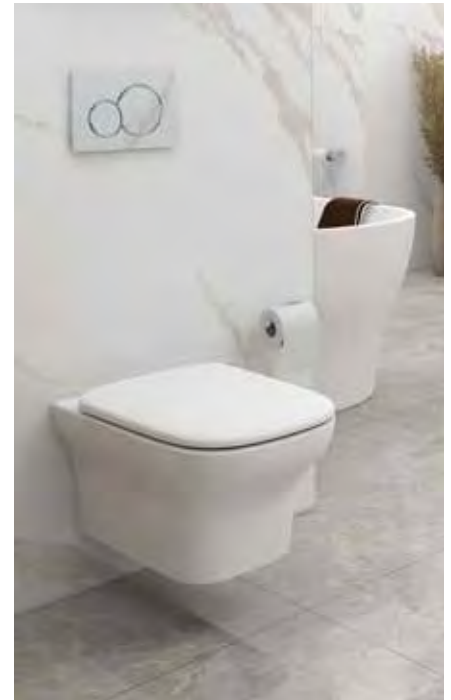

Cisterns & Frames

Wall frames and concealed cisterns compatible with wall hung and back-to wall WCs. Space saving with an easy clean and neat appearance.

Wall hung, WC bowl frame

Reduced height, wall hung, WC bowl frame