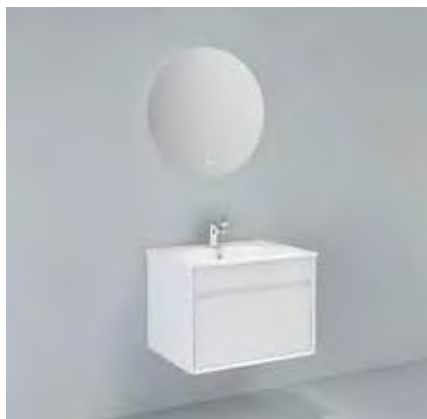

Alma 600 in Matt White

Single drawer cabinet

FZHM2784-600-Q0002

£540.00

W 600mm x D 460mm x H 450mm

Alma basin single tap hole in white

LF1923-600

£210.00

L 600mm x W 460mm x H 15mm
Alternative worktop & bowl option on page 57.

Total price:

£750.00