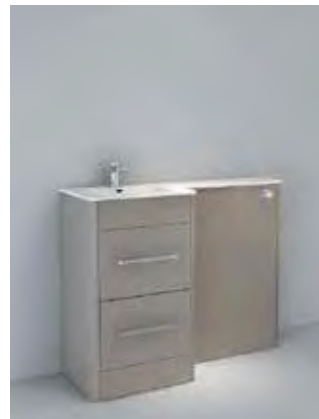

Double drawer cabinet in white gloss

SU5039DDFMCWG **£770.00**
 L 390mm x W 500mm x H 850mm

1110mm left hand mineral stone basin extended

SU1110LHBAS **£305.00**
 L 395mm x W 1100mm x H 550mm

Total price: £1,425.00