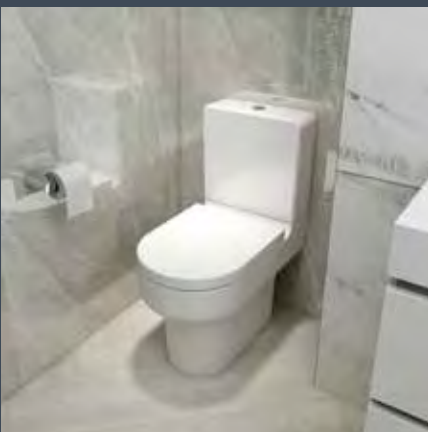

Ivan Duraplush soft close quick release seat
 SL10180SCQR **£75.00**

DURO

There is plenty of choice with the Duro range of sanitaryware.

Choose from close coupled, back to wall or wall hung options.

Scan QR code to view the Virtual Duro Showroom