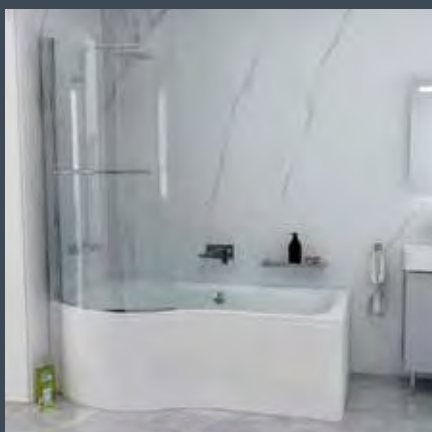

RONDA

Available in both standard Imex Cast or Premiercast reinforced versions. Ronda has a range of sizes and styles including single, double ended and shower baths. A stylish design that will be the centre piece of any modern bathroom.