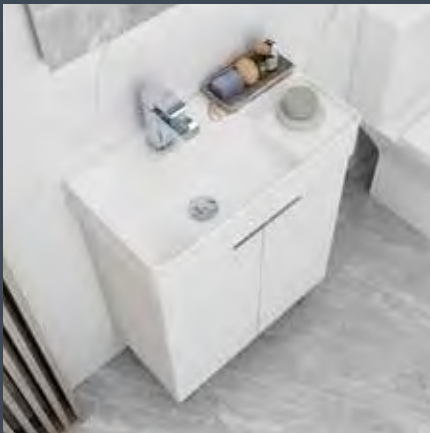

Sanitaryware - BLADE

Open Back Close Coupled

Closed Back Close Coupled

Open Back Close Coupled

Closed Back Close Coupled

Open Back Close Coupled

Rimless, comfort height, closed back, close coupled pan

C10180AR **£310.00**