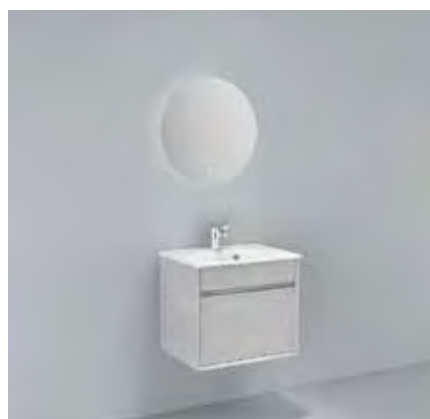

Alma 500 in Slate

Single drawer cabinet

FZHF2784-500-B0005 **£435.00**
W 500mm x D 395mm x H 450mm

Alma basin single tap hole in white

LF1923-500 **£200.00**
L 500mm x W 400mm x H 15mm

Total price: £635.00