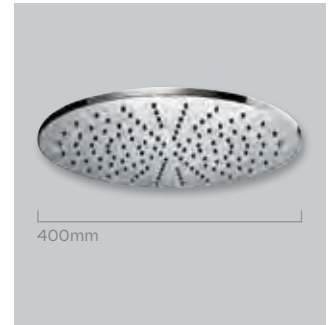

Deluxe round 250mm shower head

Deluxe round 250mm shower head

K1071A £225.00

Deluxe round 300mm shower head

Deluxe round 300mm shower head

K1071B £388.00

Deluxe round 400mm shower head

Deluxe round 400mm shower head