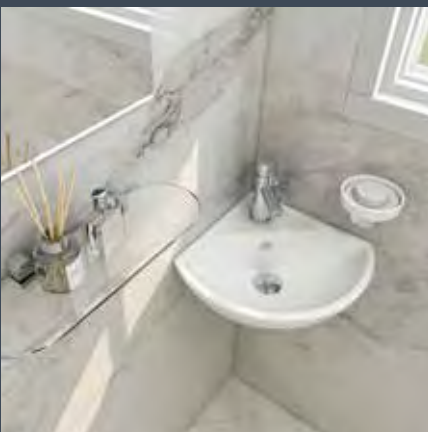

Ivo offers a comprehensive range of sanitaryware with beautiful curves in gloss white.

Ivo is designed to complement all styles of bathroom design from traditional to modern.

Scan QR code to view the Virtual Ivo Showroom