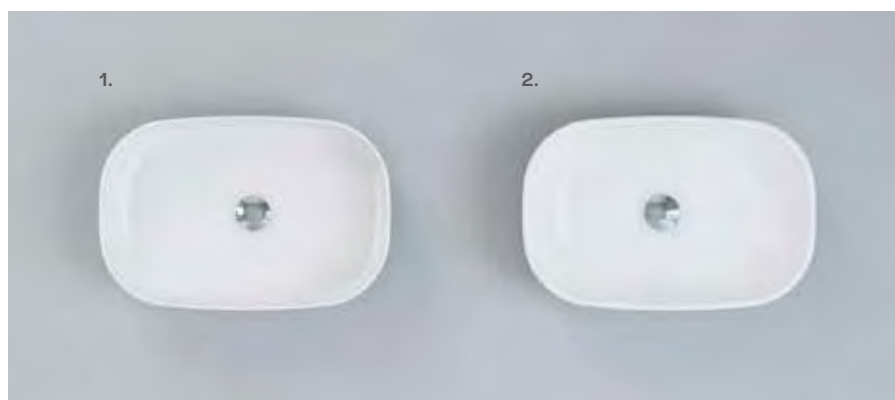

2. Grace countertop bowl

LW1814 **£170.00**

L 540mm x W 360mm x H 100mm