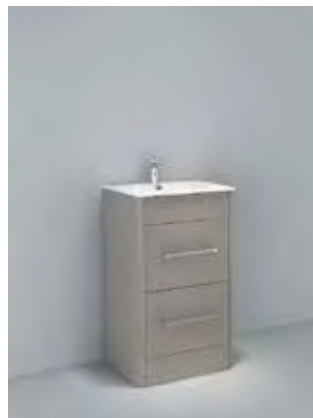

500 floor mounted cabinet

Double drawer cabinet in matt ash
SU5039DDFMCMA **£770.00**
L 390mm x W 500mm x H 850mm

Mineral stone basin, one tap hole, white
SU50X395BAS **£195.00**
L 510mm x W 395mm

Total price: £965.00