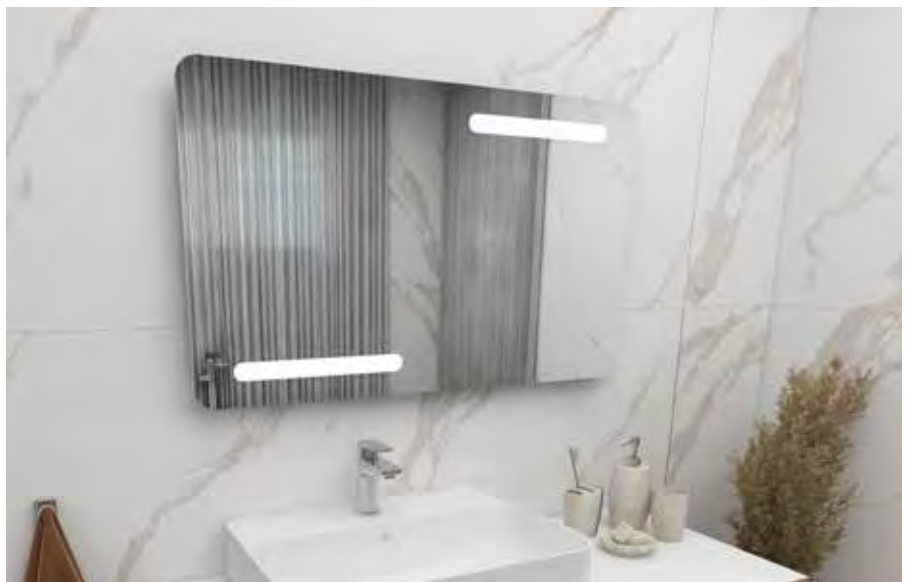

Grace 800 Illuminated Mirror

Grace 1000 Illuminated Mirror

Illuminated mirror with switch

GR60BLM

£365.00

W 600mm x H 800mm

Illuminated mirror with switch

GR80BLM

£400.00

W 800mm x H 800mm

Illuminated mirror with switch

GR100BLM

£430.00

W 1000mm x H 600mm

Grace 1200 Illuminated Mirror

Illuminated mirror with magnifying mirror
GR120BLM £525.00
W 1200mm x H 600mm

Cisterns & Frames

Wall frames and concealed cisterns compatible with wall hung and back-to wall WCs. Space saving with an easy clean and neat appearance.

Wall hung, WC bowl frame

Reduced height, wall hung, WC bowl frame