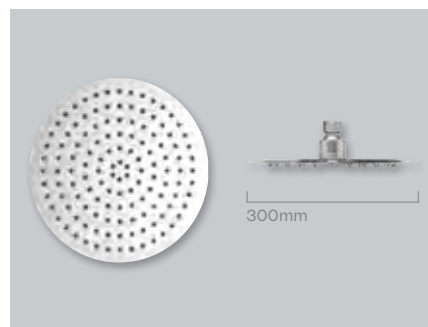

KI075

£111.00

Slimline stainless steel polished round 250mm shower head

Slimline stainless steel polished round 250mm shower head

KI075A

£202.00

Slimline stainless steel polished round 300mm shower head

Slimline stainless steel polished round 300mm shower head