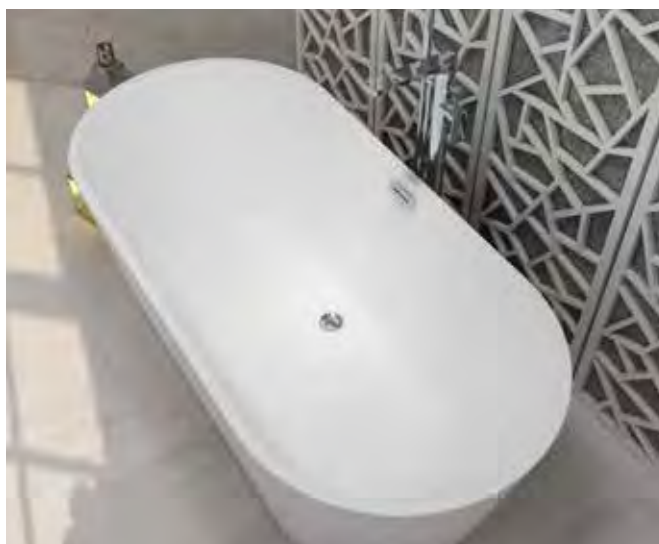

Freestanding - ARCO SLIM

The iconic design of Arco slim in a contemporary styling, offers a timeless bathing solution that makes it one of the most popular Imex freestanding baths made.

We are so proud and confident in our Premiercast baths that we are delighted to offer a 25 year guarantee with each bath.

PB106SLIM 1700mm x 800mm **£1,573.00**