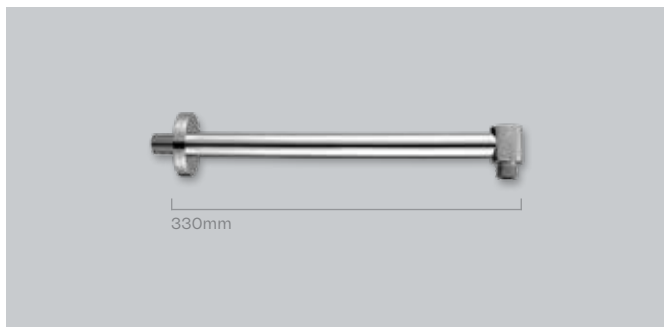

Round brass shower arm

Round brass shower arm

KI030

£52.00