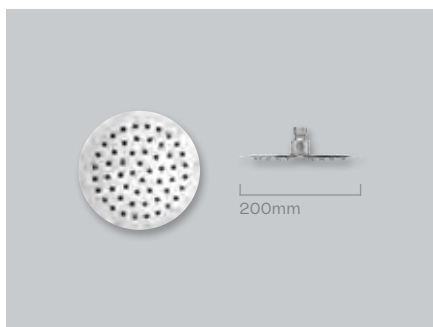

Slimline polished square 250mm shower head

KI074A

£203.00

Slimline polished square 300mm shower head

Slimline polished square 300mm shower head

KI074B

£276.00

Slimline polished square 350mm shower head

Slimline polished square 350mm shower head

KI074C

£342.00

Showering - SLIMLINE SHOWER HEADS

Slimline stainless steel polished round 200mm shower head

Slimline stainless steel polished round 200mm shower head