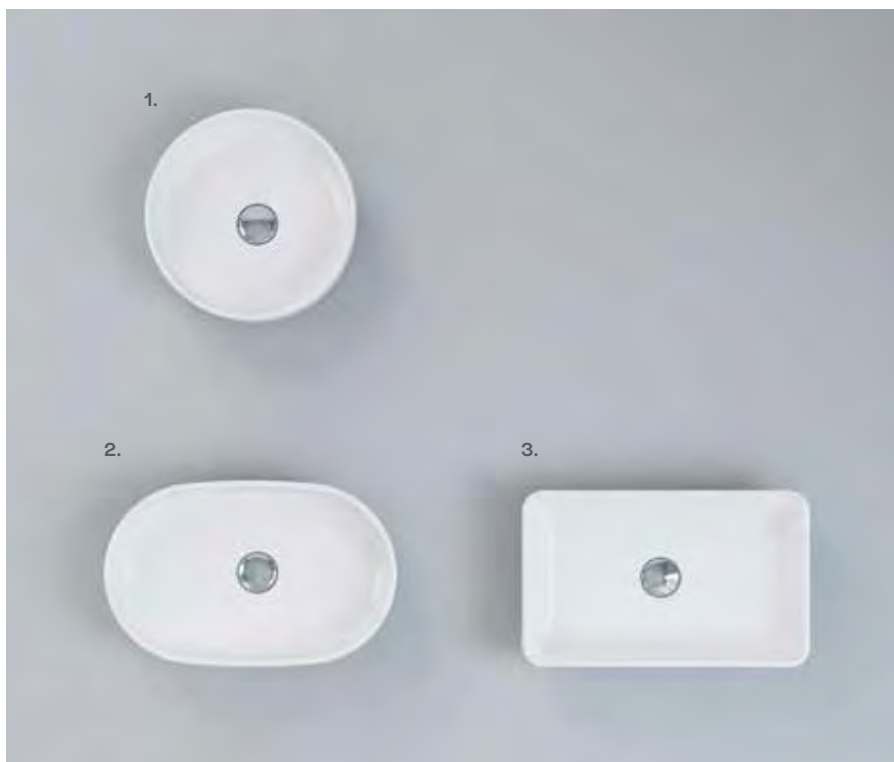

L 550mm x W 350mm x H 100mm
Can be used with Alma 600 cabinets (with worktop)

3. Square countertop basin

LW1816 **£195.00**

L 550mm x W 340mm x H 110mm
Can be used with Alma 600 cabinets (with worktop)

Grace basins