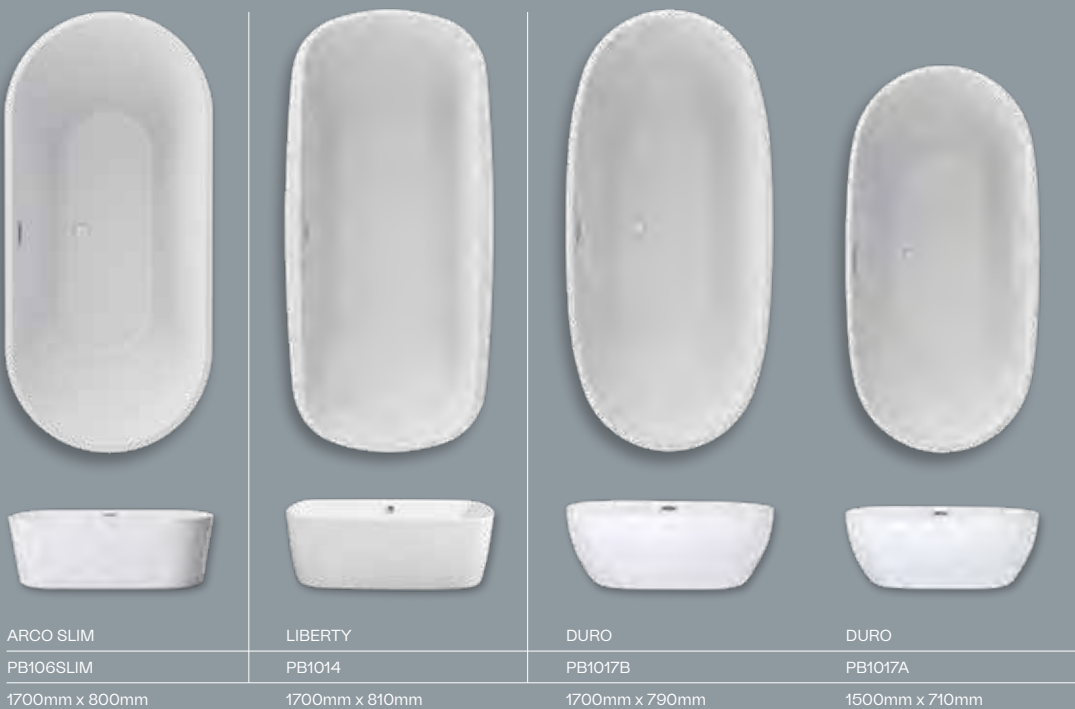

The versatility of the premium materials we use in our Premiercast baths allows our designers to innovate and create sculpted, contemporary freestanding baths that are truly refined and timelessly elegant. From the strong clean lines of Ravine to the softly rounded organic shape of Essence and the classic design of Arco Slim, Premiercast freestanding baths will be the star attraction in your bathroom.