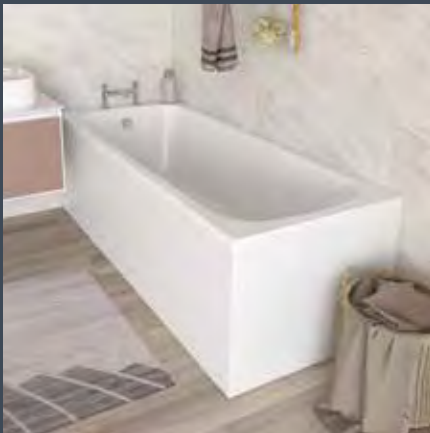

PLATTO

Available in both standard Imex Cast or Premiercast reinforced versions. With softly sculptured high sides, the Platto bath suits both modern and classic bathroom settings. Available in single and double ended.