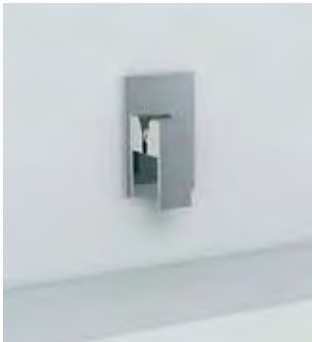

Shower valve

Concealed manual shower valve
BQSHVO £252.00