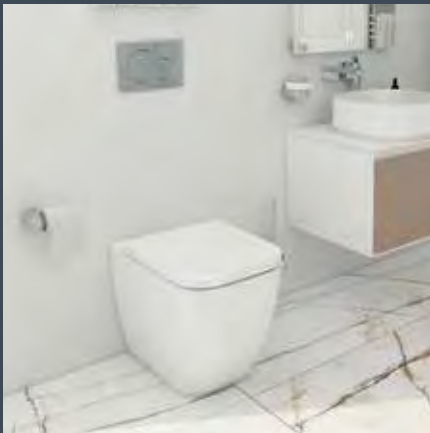

ESSENCE

A timeless, modern, classic with refined elegant lines, Essence is everything you could desire for your bathroom.

Essence furniture brings a modern touch to classic styling.

Scan QR code to view the Virtual Essence Showroom