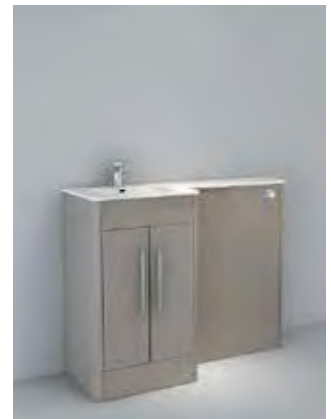

WC unit for left hand basin combination pack matt ash

SU600WCLHMA **£350.00**
L 210mm x W 600mm x H 850mm

Double door cabinet in matt ash

SU5039TDFMCMA **£560.00**
L 390mm x W 500mm x H 850mm

1110mm left hand mineral stone basin extended

SU1110LHBAS **£305.00**
L 395mm x W 1100mm x H 550mm

Total price: £1,215.00