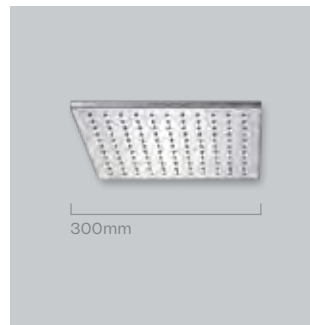

K1071C £575.00

Deluxe square 200mm shower head

Deluxe square 200mm shower head

K1073 £189.00

Deluxe square 250mm shower head

Deluxe square 250mm shower head

K1073A £265.00

Deluxe square 300mm shower head