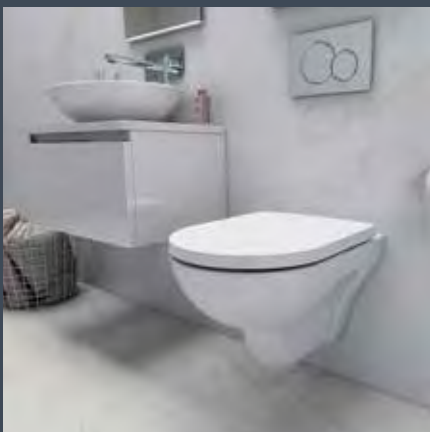

515mm pedestal basin

L10142C **£150.00**

Full pedestal

P10142 **£90.00**

L 310mm x W 515mm x H 890mm

Total price: £240.00

IVAN

Imex always believe in the expression of simplicity.

Ivan sanitaryware delivers a concise style for the minimalist bathroom.

Scan QR code to view the Virtual Ivan Showroom

Sanitaryware - IVAN

Open back, close coupled pan & cistern

Open back, close coupled pan & cistern