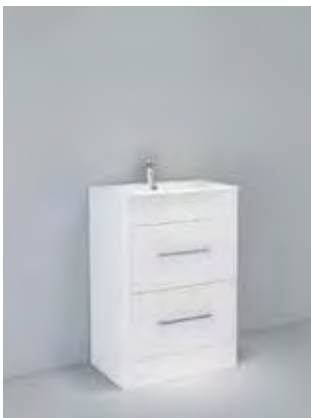

600 floor mounted cabinet

600 floor mounted cabinet

600 floor mounted cabinet

600 floor mounted cabinet

Double drawer cabinet in white gloss

SU60DDFMCWG **£810.00**

L 390mm x W 600mm x H 850mm

Mineral stone basin, one tap hole white