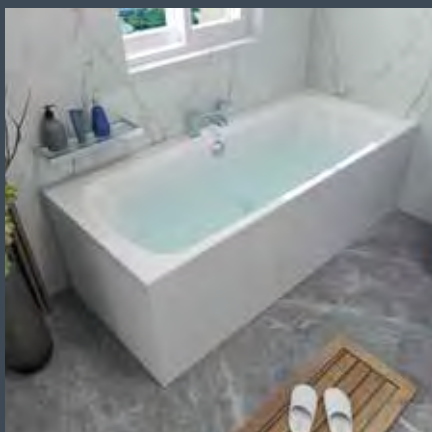

RONDA

Available in both standard Imex Cast or Premiercast reinforced versions. Ronda has a range of sizes and styles including single, double ended and shower baths. A stylish design that will be the centre piece of any modern bathroom.