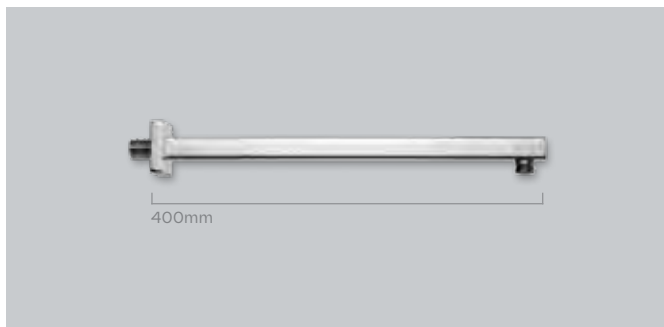

Showering - SHOWER ARMS

Square brass shower arm

Square brass shower arm

KI033

£65.00