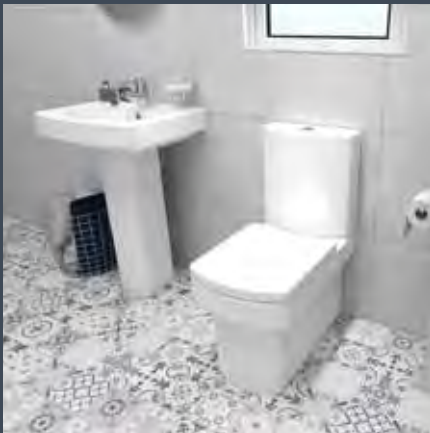

DEKKA

Compact with unique styling, the Dekka sanitaryware range offers practical functionality and is a perfect solution for the home.

Scan QR code to view the Virtual Dekka Showroom