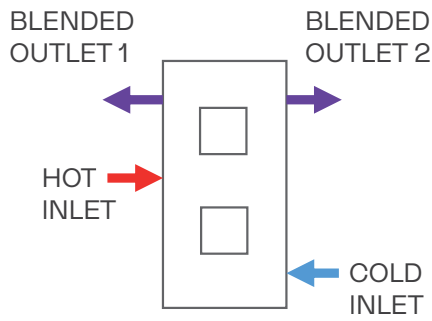

2 way divert valve