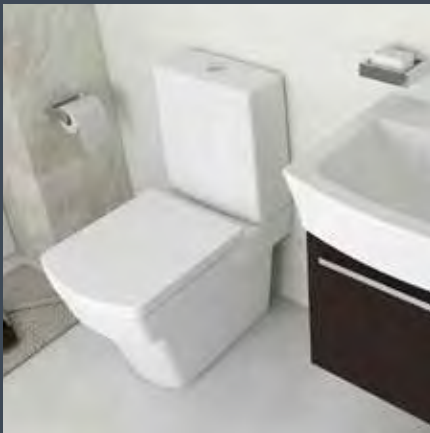

BLOQUE

Bold, modern and pleasing to the eye, Bloque's stunning lines will impress in any bathroom.

Create a unique bathroom with Bloque as your centrepiece.

Scan QR code to view the Virtual Bloque Showroom