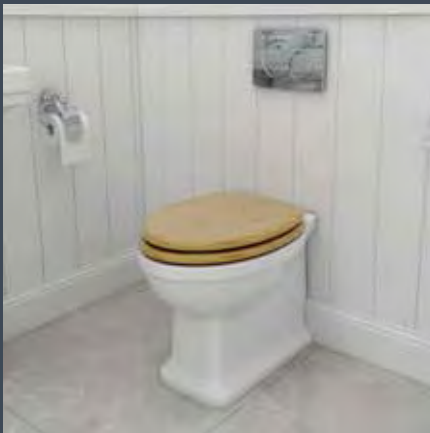

Scan QR code to view the Virtual Wyndham Showroom

Sanitaryware - WYNDHAM

High level pan & cistern

Wyndham 615mm pedestal basin
Wyndham full pedestal
Open back, close coupled pan & cistern

Back to wall pan