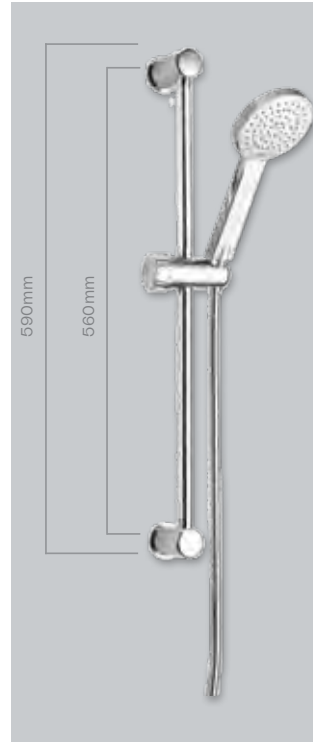

KI430 £139.00

Slide rail kit

Xcite slide rail kit with single function handset and hose

KI460 £77.00

Slide rail kit

Modern riser rail kit with single function handset and hose

KI400 £52.00

Slide rail kit