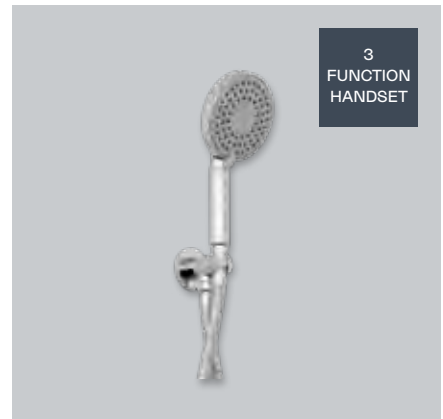

PKWO003-7

£91.00

Round wall outlet elbow with handset & hose

Round wall outlet elbow, with Arco single function handset and chrome 12mm bore double lock hose

PKWO004-12

£78.00

Round wall outlet elbow with handset & hose

Round wall outlet elbow, with Essence single function handset and chrome 12mm bore double lock hose

PKWO005-12

£91.00

Round wall outlet elbow with handset & hose

3
FUNCTION
HANDSET

Round wall outlet elbow, with Essence three function handset and chrome 12mm bore double lock hose