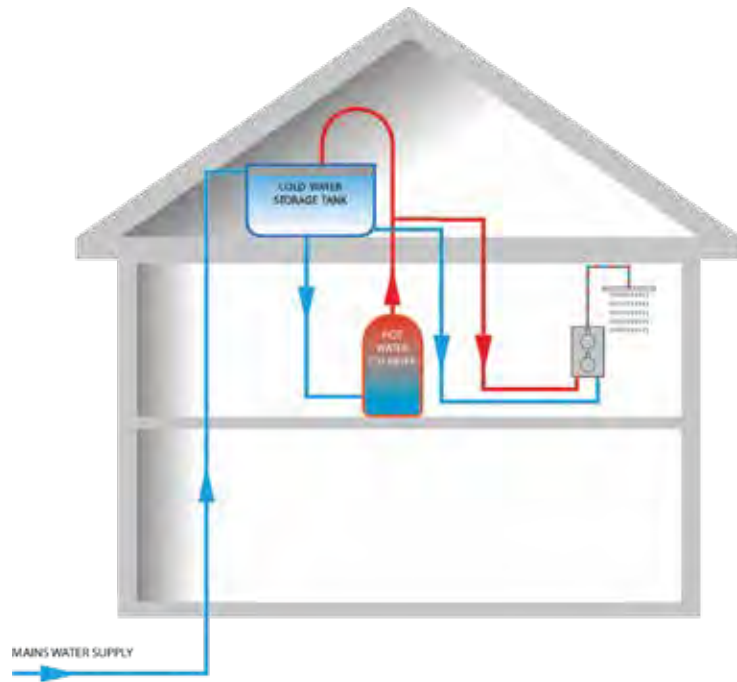

Identify your water system

The type of water system within the home will affect your choice of product and the performance of the product.

Please refer to the diagrams to help identify your water system.

Gravity fed

Low Pressure

- Cold water storage tank in the loft
- Hot water cylinder
- No shower pump installed

Approximately per 1 meter distance between the bottom of the cold-water tank and the point of outlet equates to 0.1 bar pressure.

Imex PRESSURE RATING

LP
>0.2