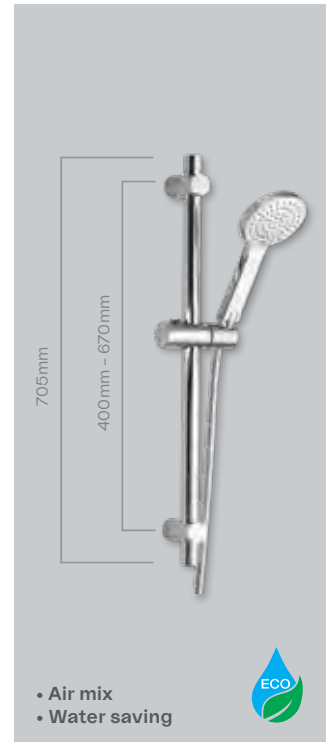

Slide rail kit

Arco riser rail kit with adjustable fixings and single function Air Mix handset

KI465 £54.00