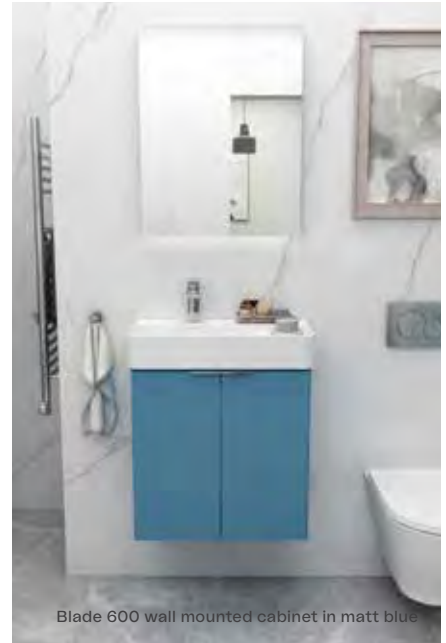

Blade 600 wall mounted cabinet

Blade 600 wall mounted cabinet in matt blue

Mirror featured: FML2785-550
Alternative mirrors from page 148.

Brassware featured: Fiite
Alternative brassware from page 264.

Scan QR code to view the
Virtual Blade Showroom