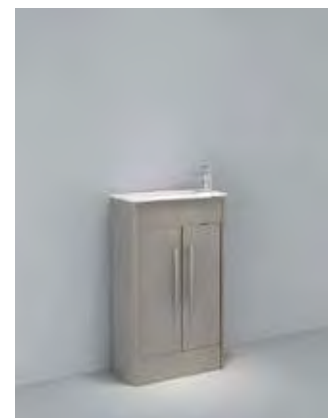

Floor mounted cloakroom cabinet

Double door cabinet in matt ash

SU5025TDFMCMA **£450.00**

L 250mm x W 500mm x H 850mm

Mineral stone basin, one tap hole white

SU50X255BAS **£165.00**

L 510mm x W 255mm

Total price: £615.00